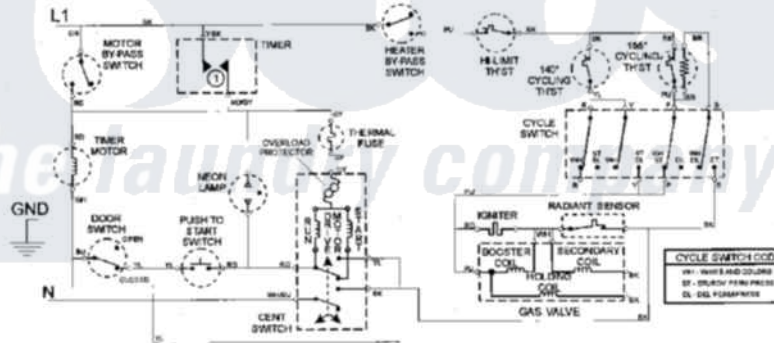

Maytag MDG16CSBWW 10 - WIRING INFORMATION

TIMER INFORMATION			6.7 MIN	66.7 MIN
CAM NO.	CIRCUIT	FUNCTION		
1	Y-BKRD	MOTOR	[Timing bar with 6.7 MIN and 66.7 MIN markers]	
CAM OPEN		HEATER & MOTOR BY-PASS SWITCHES	SETTING	4.8 MIN
CAM CLOSED			33 MIN	
CAM MAY BE OPEN OR CLOSED			40 MIN	
			47 MIN	
			53 MIN	
		60 MIN