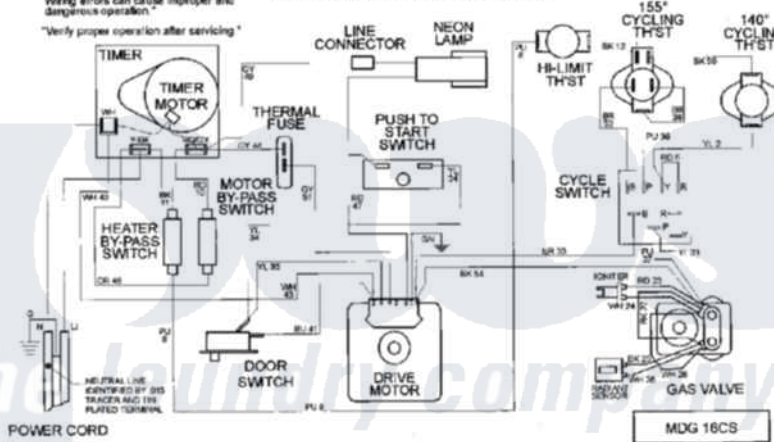

ELECTRICAL SCHEMATIC