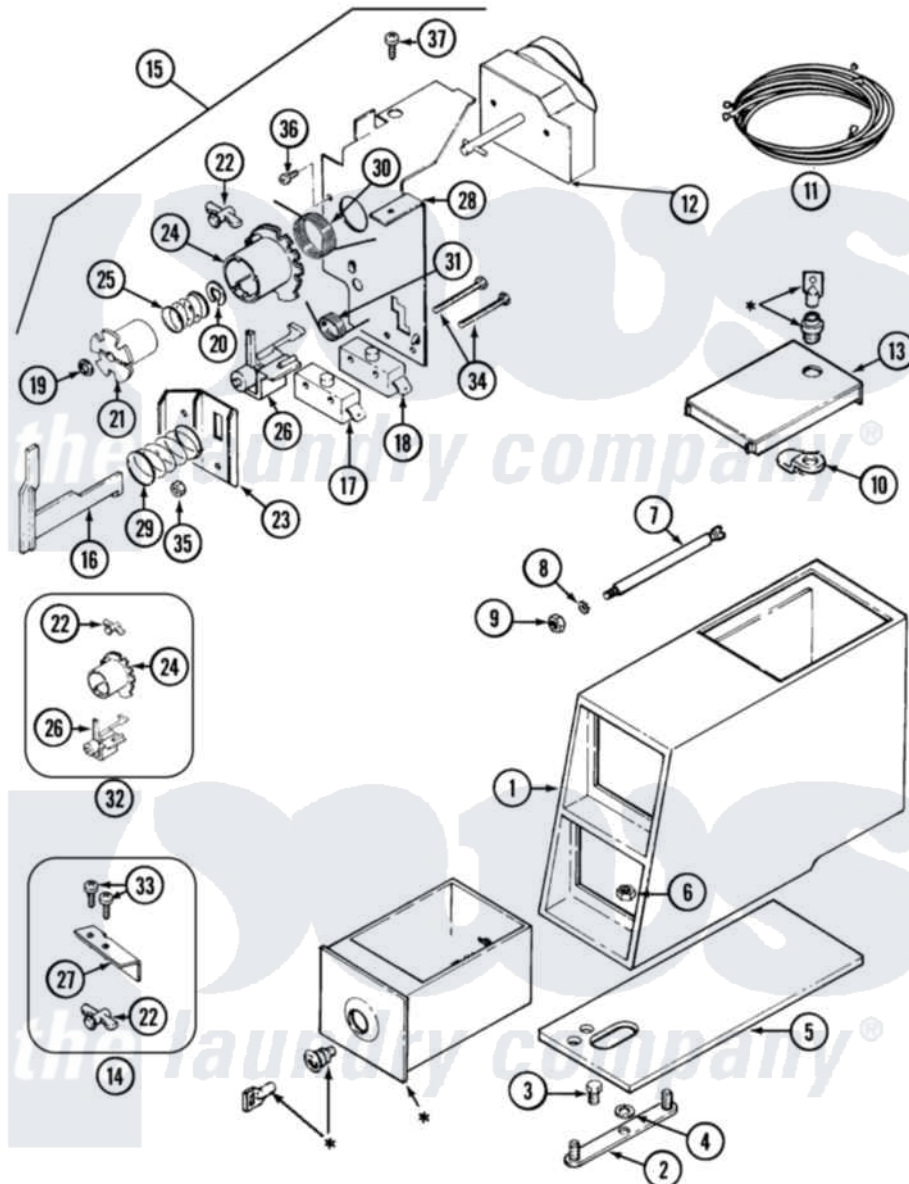

Maytag MDG16CSDGW 02 - CONTROL CENTER

• CONTACT YOUR COMMERCIAL LAUNDRY DISTRIBUTOR

Maytag [Residential Maytag MDG16CSDGW Dryer Parts](#) Parts Diagram 02 - CONTROL CENTER

[Click on the part number to view part](#)

Item	Original Part Number	Replaced By	Status	Part Description
001	22002478		Not Available	VAULT, COIN (WHT) (ORIGINAL COIN VAULT NLA USE)
"	22002885			Vault, Coin
002	22001810		Not Available	STRAP, MOUNTING
003	211294	90767		Screw, 8A X 3/8 HeX Washer Head Tapping
004	910309			Washer, Mounting Strap
005	22002072			Gasket, Control Center
"	22002618			Gasket, Control Center
006	Y052740	62739		Nut, Lock
007	22001903	8576635		Bolt
008	910387			Lockwasher, Vault Assembly
009	Y052721			Nut, Terminal Block Plate
010	22003677			Nut, Locking Cam
011	33001195			Wire Harness, Timer
012	33002115			Timer

"	33002136		Timer
013	22001881		Grommet, Double
"	22001882		Latch, Access Door
"	22001883	214354	Screw, Top Cover To Cabnt.
"	22003679		Timer Access Door Assembly
"	22003692		Timer Access Door Assembly
014	33002598		Actuator, Dryer Kit
015	33001275		Torsion Timer Assembly
"	33001276		Torsion Timer Assembly
016	314337	33002968	Slider
017	305798	Not Available	BYPASS SWITCH FOR MOTOR
018	Y305799		Bypass Switch For Heater
019	211790		Lock Ring For Timer Shaft
020	Y312270		Clip, Spring Retainer
021	314330	Not Available	DRIVER FOR INDEX WHEEL (NOT INCLUDED W/KIT)
022	314335		Peg, Tine Adjustment
"	314547	Y308109	Slide And Adj. Return Bracket
023	314339		Switch And Slider Bracket
024	314546		Wheel, Index
025	211065		Spring, Index Wheel
026	314548	33002967	Actuator, Switch
"	33002967		Actuator, Switch
027	33001708		Bracket, Coin Slide
028	33001207	33002702	Timer Bracket
029	NLA	Not Available	SPRING, HELICAL
030	314331		Spring, Torsion Return
031	314332		Spring, Actuator
032	306104		Actuator Switch Kit
033	212707	3196385	Screw
034	315277		Screw
035	Y052634	701719	Nut, Hex
036	910708	488234	Screw 8-32 X 1/4
037	211168	W10139210	Screw, 8-18 X 5/16