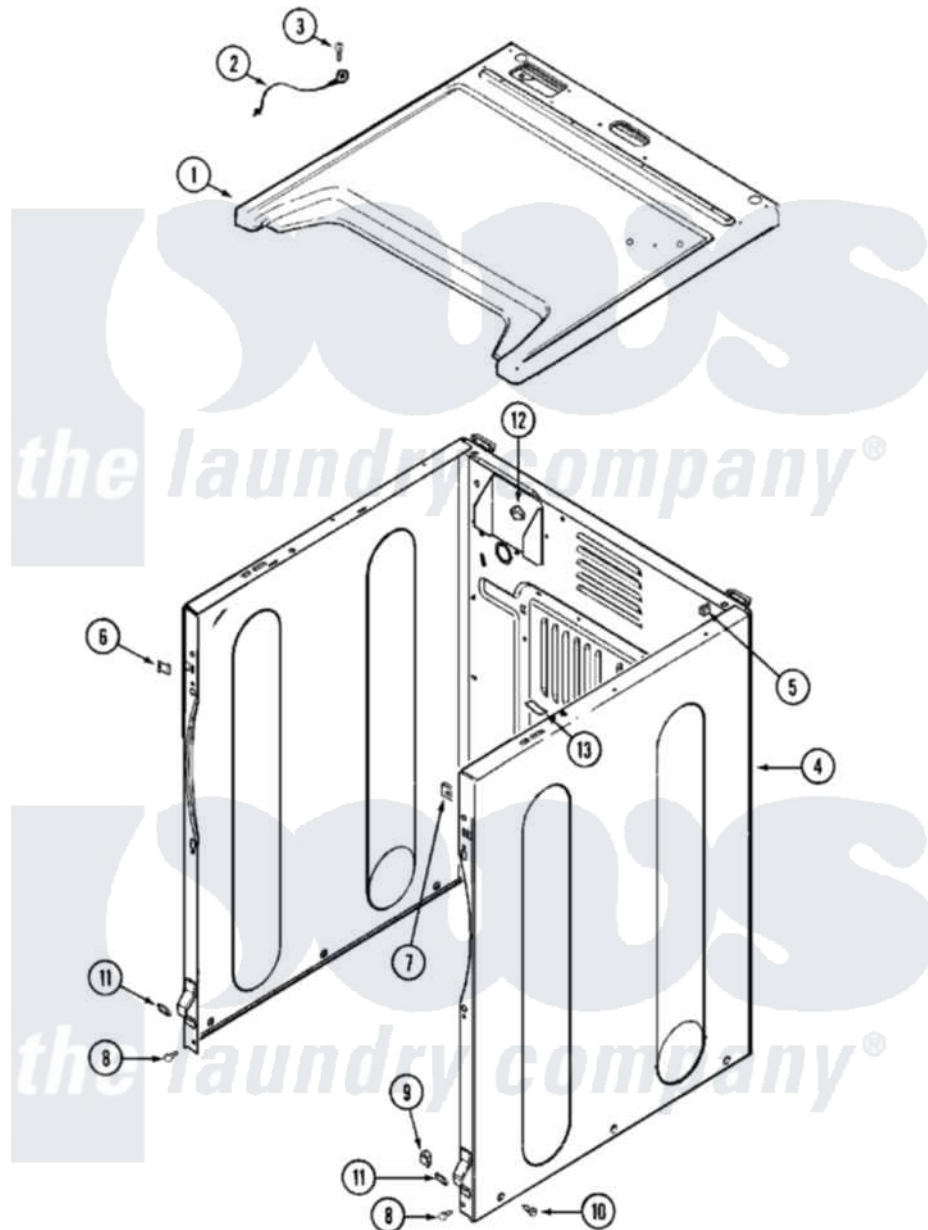

Maytag MDG16CSDGW 03 - CABINET-FRONT

Maytag [Residential Maytag MDG16CSDGW Dryer Parts](#) Parts Diagram 03 - CABINET-FRONT
 Click on the part number to view part

Item	Original Part Number	Replaced By	Status	Part Description
001	33002633			Cover, Top
"	33002634		Not Available	COVER, TOP (BSQ-AS PK)
002	22001959			Wire, Ground
003	210186	3370225		Screw
004	22003644			Cabinet Assembly
"	NLA		Not Available	CABINET ASSY (WHT-AS PK)
005	310933	33002194		Nut, Speed
006	22002049			Clip Note: Clip, Front Panel
007	213280	204439		Screw And Fstner Assembly
008	22001995			Screw Note: Screw, Tumbler Front And Shroud
009	Y310376			Clip, Door Switch Harness
010	213007			Xfor Cabinet See Cabinet, Back
"	22003409	213007		Xfor Cabinet See Cabinet, Back
011	22002239			Clip, Front Panel