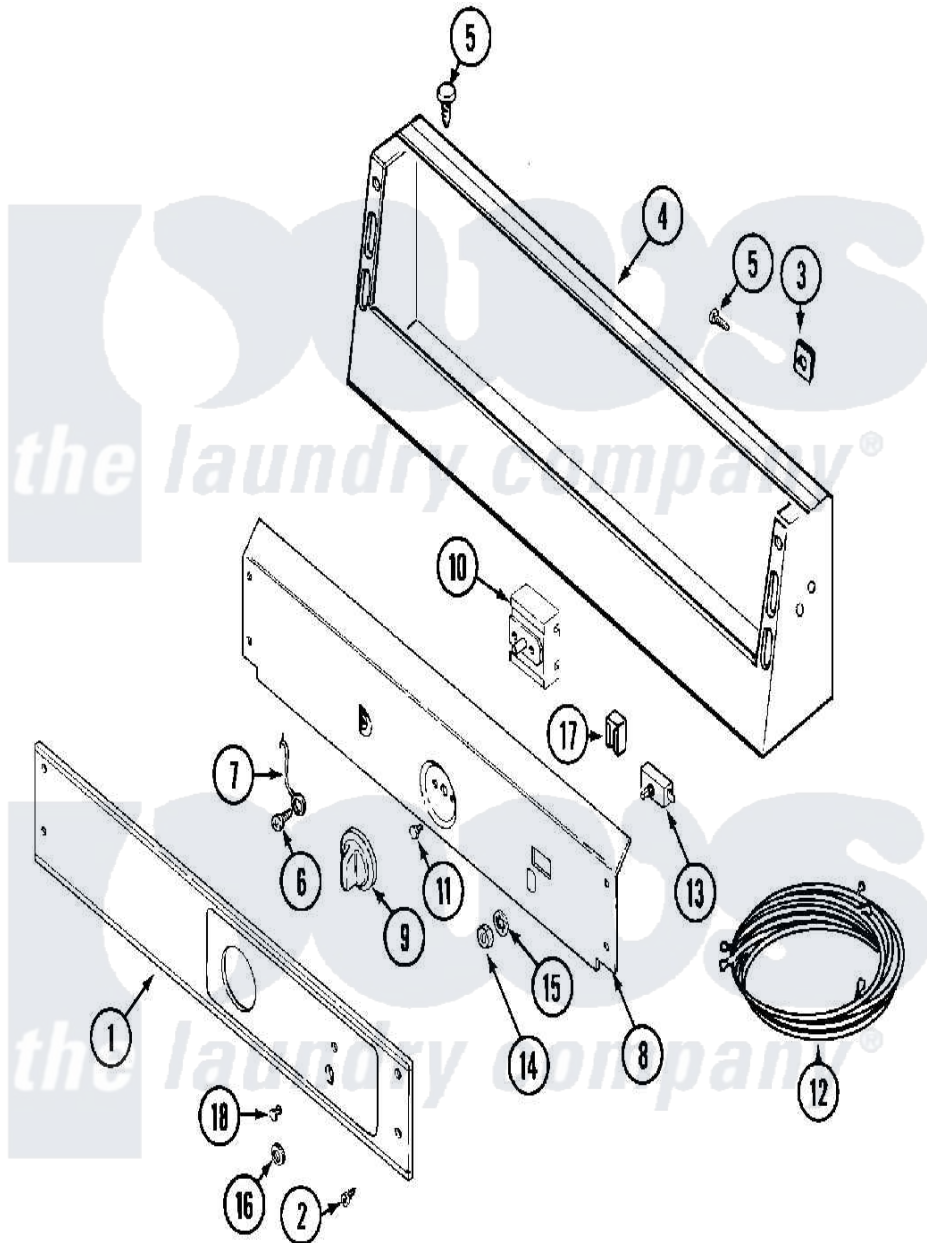

# Maytag MDG16CSDWQ 01 - CONTROL PANEL

Maytag [Residential Maytag MDG16CSDWQ Dryer Parts](#) Parts Diagram 01 - CONTROL PANEL  
 Click on the part number to view part

Item	Original Part Number	Replaced By	Status	Part Description
001	<a href="#">33002938</a>			Facia - Cs
002	<a href="#">215506</a>			Screw, Control Panel Overlay
003	<a href="#">215506</a>			Screw, Control Panel Overlay
004	22002925	<a href="#">3370225</a>		Screw
"	<a href="#">22003088</a>			Console
"	<a href="#">22003089</a>			Console
"	<a href="#">33001948</a>			Transformer Lower
005	212276	<a href="#">W10116760</a>		Screw
006	<a href="#">211252</a>			Screw, Ground Wire
007	<a href="#">205810</a>			Wire, Ground
008	<a href="#">33002521</a>			Bracket, Back
"	<a href="#">33002522</a>			Bracket, Back
009	<a href="#">306938</a>			Knob, Selector Switch
010	307237	<a href="#">W10327105</a>		Switch, Cycle Selection
"	<a href="#">33002276</a>			Switch, Cycle Selector
011	Y313588	<a href="#">488234</a>		Screw 8-32 X 1/4

012	<a href="#">33002244</a>		Wire Harness, Main
"	<a href="#">33002771</a>		Harness, Wire Main
013	306940	<a href="#">W10149462</a>	Switch, Push-To-Start
014	Y312706	<a href="#">422617</a>	Nut
015	<a href="#">312751</a>		Lockwasher, Start Switch
016	<a href="#">Y312702</a>		Knurled Nut, Start Switch
017	22001365	<a href="#">W10139459</a>	Lamp-Indicator 230 V.
"	33002798	<a href="#">Y303703</a>	Pilot Light
018	<a href="#">215564</a>		Lens, Indicator Light
019	<a href="#">16009021</a>		Manual, Service-No Refund