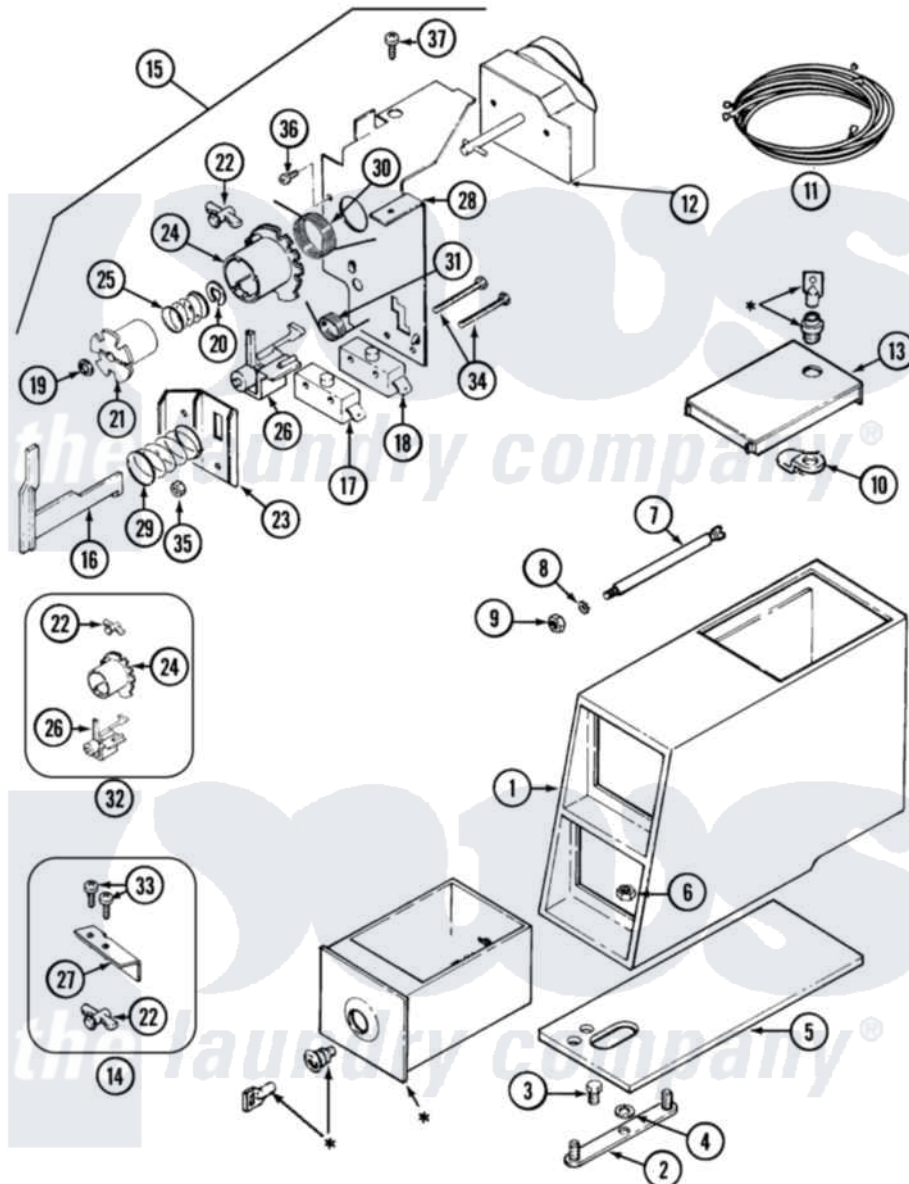

# Maytag MDG16CSDWQ 02 - CONTROL CENTER

• CONTACT YOUR COMMERCIAL LAUNDRY DISTRIBUTOR

Maytag [Residential Maytag MDG16CSDWQ Dryer Parts](#) Parts Diagram 02 - CONTROL CENTER  
 Click on the part number to view part

Item	Original Part Number	Replaced By	Status	Part Description
001	22002478		Not Available	VAULT, COIN (WHT) (ORIGINAL COIN VAULT NLA USE)
"	<a href="#">22002885</a>			Vault, Coin
002	22001810		Not Available	STRAP, MOUNTING
003	211294	<a href="#">90767</a>		Screw, 8A X 3/8 HeX Washer Head Tapping
004	<a href="#">910309</a>			Washer, Mounting Strap
005	<a href="#">22002072</a>			Gasket, Control Center
"	<a href="#">22002618</a>			Gasket, Control Center
006	Y052740	<a href="#">62739</a>		Nut, Lock
007	22001903	<a href="#">8576635</a>		Bolt
008	<a href="#">910387</a>			Lockwasher, Vault Assembly
009	<a href="#">Y052721</a>			Nut, Terminal Block Plate
010	<a href="#">22003677</a>			Nut, Locking Cam
011	<a href="#">33001195</a>			Wire Harness, Timer
012	<a href="#">33002115</a>			Timer