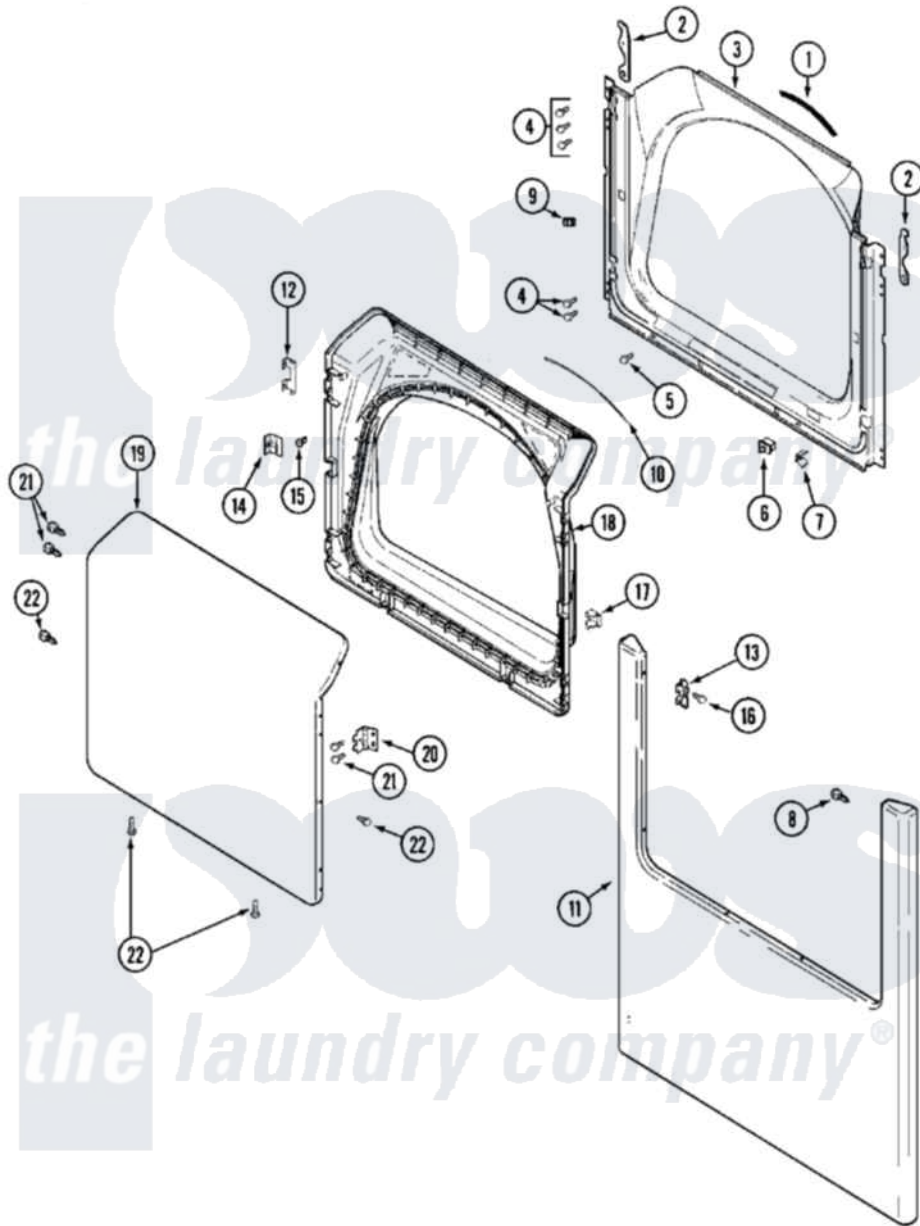

Maytag MDG16CSDWQ 04 - DOOR

Maytag [Residential Maytag MDG16CSDWQ Dryer Parts](#) Parts Diagram 04 - DOOR
 Click on the part number to view part

Item	Original Part Number	Replaced By	Status	Part Description
001	33001767			Seal, Shroud
002	22002247	33002597		Hook, Security
003	33001900			Shroud
004	22001995			Screw Note: Screw, Tumbler Front And Shroud
005	33001768			Screw, Shroud Note: Screw, Shroud And Outlet Duct
006	33001509	W10169313		Switch-Dor
"	33002239			Switch, Door
007	33001760			Bracket, Hinge
009	Y304578	LA-1003		Door Catch Kit
010	33002094			Seal, Door
012	22002038			Clip, Door
013	33001771			Bushing, Inner Door
014	33001793			Bracket, Strike
015	33001761			Strike, Door
016	22002039			Clip, Door

017	33001763		Plug, Inner Door
018	33001899		Door, Inner
019	33001904		Door, Outer
"	NLA	Not Available	DOOR, OUTER (BSQ)
020	33001759		Hinge, Door
021	22002062	98006631	Screw
022	22002063		Screw No.8-18AB Wafer Head
"	33002351		Screw
023	33001764		Cover, Hinge Hole
"	33002349		Cover, Hinge Hole
024	33001846		Screw, Hinge Hole Cover
025	22002243		Screw, Front Panel And Hinge
"	22002244		Clip, Grounding
026	213280	204439	Screw And Fstner Assembly
"	22002239		Clip, Front Panel
"	33001901		Panel, Front
"	NLA	Not Available	PANEL, FRONT (BSQ)