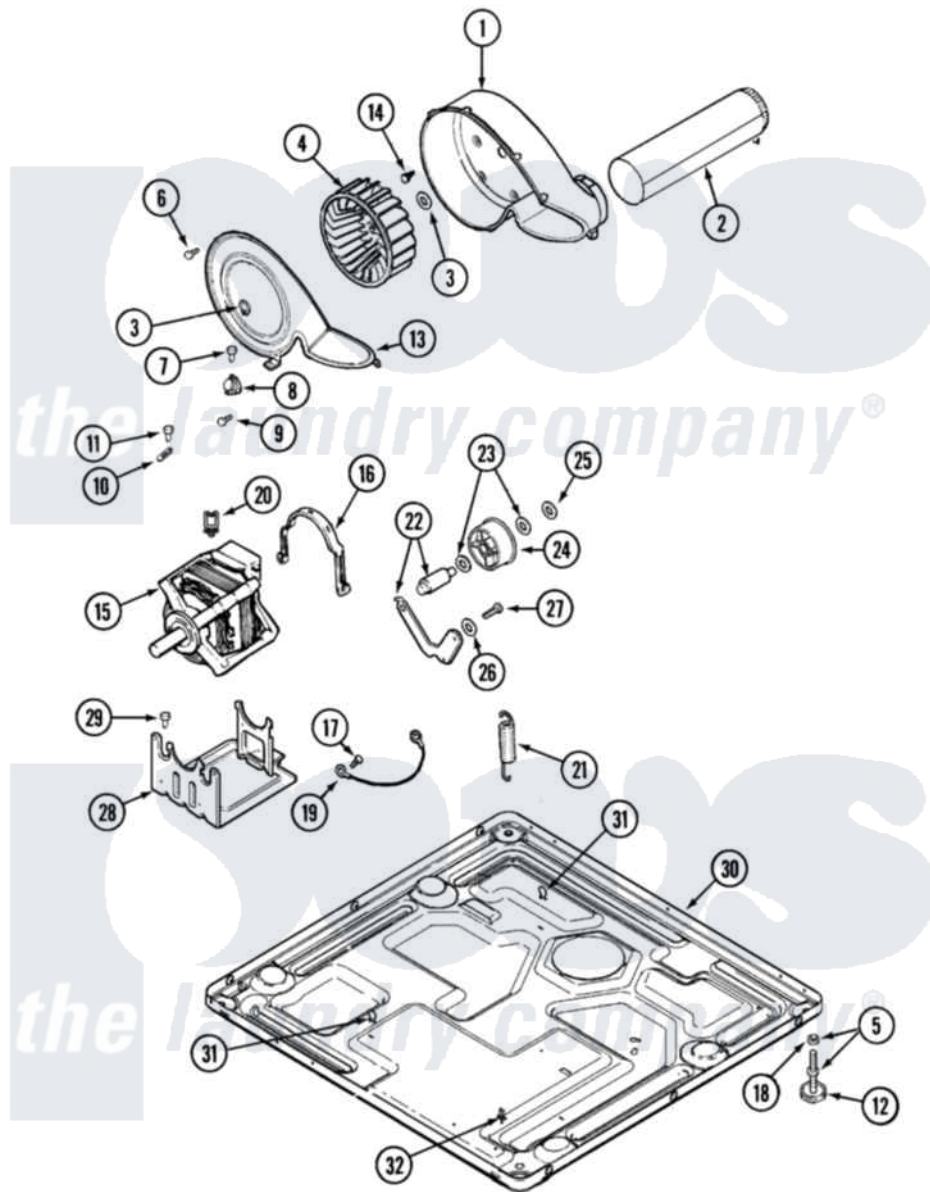

Maytag MDG16CSDWQ 07 - MOTOR DRIVE & BASE

Maytag Residential Maytag MDG16CSDWQ Dryer Parts Parts Diagram 07 - MOTOR DRIVE & BASE
 Click on the part number to view part

Item	Original Part Number	Replaced By	Status	Part Description
001	33001789			Housing, Blower
002	22001995			Screw Note: Screw, Tumbler Front And Shroud
"	33001800			Duct Assembly, Exhaust
003	410233	9703438		Ring-Retrn
004	33001790			Wheel, Blower
005	Y305086			Adjustable Leg And Nut
006	33001855	33002917		Screw, No.10-16
007	Y313561			Screw---NA
008	303392			Thermostat, Cycling
"	306966			Thermostat, Multi-Temp Part Not Used Mdg26ct-MN Only
009	22001996	3370225		Screw
010	33001762			Fuse, Thermal
011	NLA		Not Available	SCREW, THERMAL CUT-OFF
012	Y314137			Foot, Rubber
013	33002711			Cover, Blower Housing

014	314818	1163839	Screw
015	33002795		Motor, Drive 60Hz
"	33002796	W10197708	Motor-Drve
016	33002221	Y015825	Clip, Motor To Motor Support
017	910343	488234	Screw 8-32 X 1/4
018	Y052740	62739	Nut, Lock
019	901220		Ground Wire
020	Y310376		Clip, Door Switch Harness
021	33002460	33002459	Assembly, Spring And Plug
"	33002461		Plug For Spring
022	33001840	6-3705180	Idler Arm
023	Y312527		Washer, Idler Shaft
024	33001783	6-3700340	BearIng- I
025	312958	354987	Ring, Retaining
026	33002218		Grommet, Idler Arm
027	Y014874		Screw, Idler Arm And Sleeve
028	33002817		Motor Support, Offset
029	Y313561		Screw----NA
030	NLA	Not Available	BASE, (LWR)----NA
031	410490		Spring, Retainer Wire Harness
032	315471	22003298	Retainer, Wire