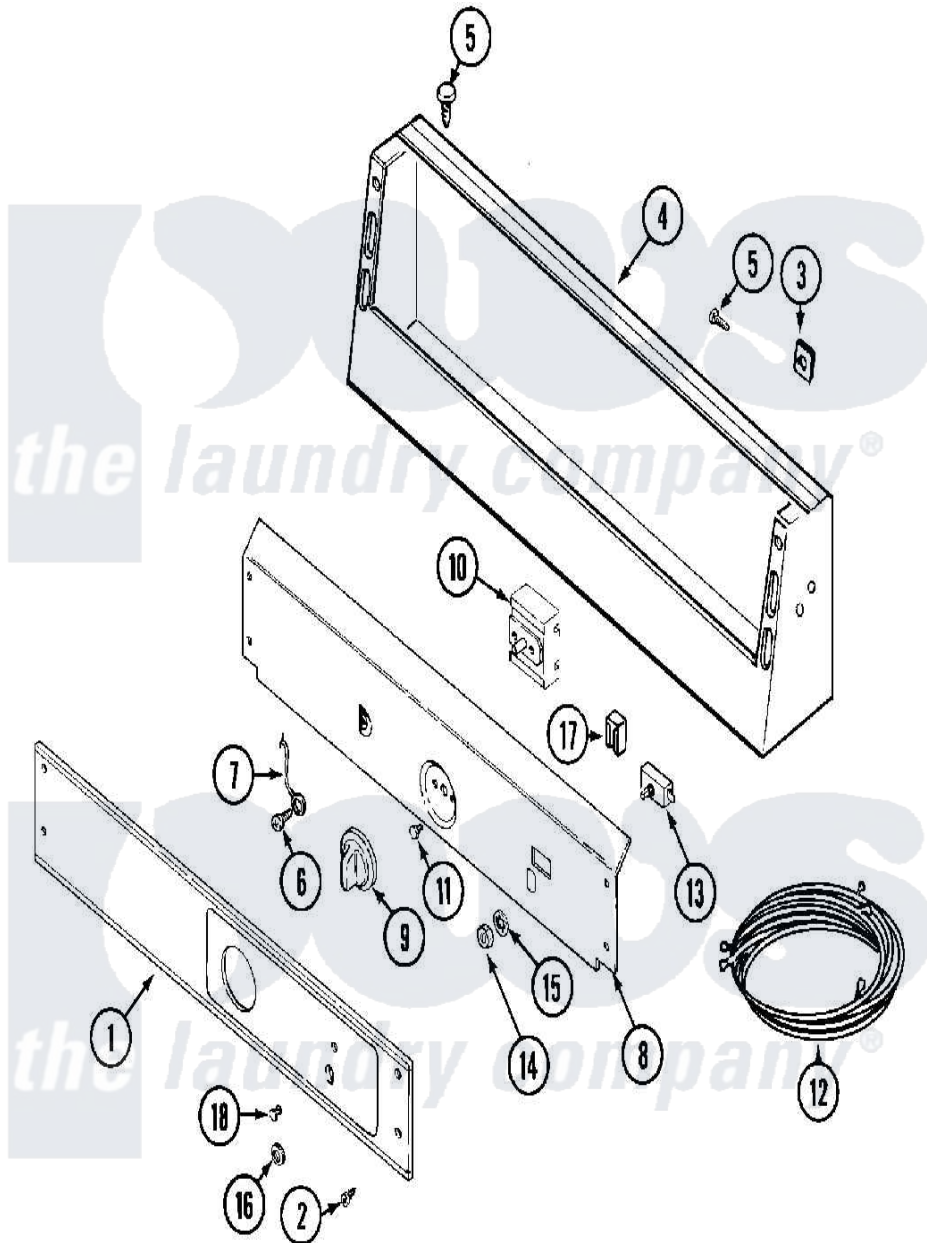

Maytag MDG16CSDWW 01 - CONTROL PANEL

Maytag [Residential Maytag MDG16CSDWW Dryer Parts](#) Parts Diagram 01 - CONTROL PANEL
 Click on the part number to view part

Item	Original Part Number	Replaced By	Status	Part Description
001	33002938			Facia - Cs
002	215506			Screw, Control Panel Overlay
003	215506			Screw, Control Panel Overlay
004	22002925	3370225		Screw
"	22003088			Console
"	22003089			Console
"	33001948			Transformer Lower
005	212276	W10116760		Screw
006	211252			Screw, Ground Wire
007	205810			Wire, Ground
008	33002521			Bracket, Back
"	33002522			Bracket, Back
009	306938			Knob, Selector Switch
010	307237	W10327105		Switch, Cycle Selection
"	33002276			Switch, Cycle Selector
011	Y313588	488234		Screw 8-32 X 1/4

012	33002244		Wire Harness, Main
"	33002771		Harness, Wire Main
013	306940	W10149462	Switch, Push-To-Start
014	Y312706	422617	Nut
015	312751		Lockwasher, Start Switch
016	Y312702		Knurled Nut, Start Switch
017	22001365	W10139459	Lamp-Indicator 230 V.
"	33002798	Y303703	Pilot Light
018	215564		Lens, Indicator Light
019	16009021		Manual, Service-No Refund