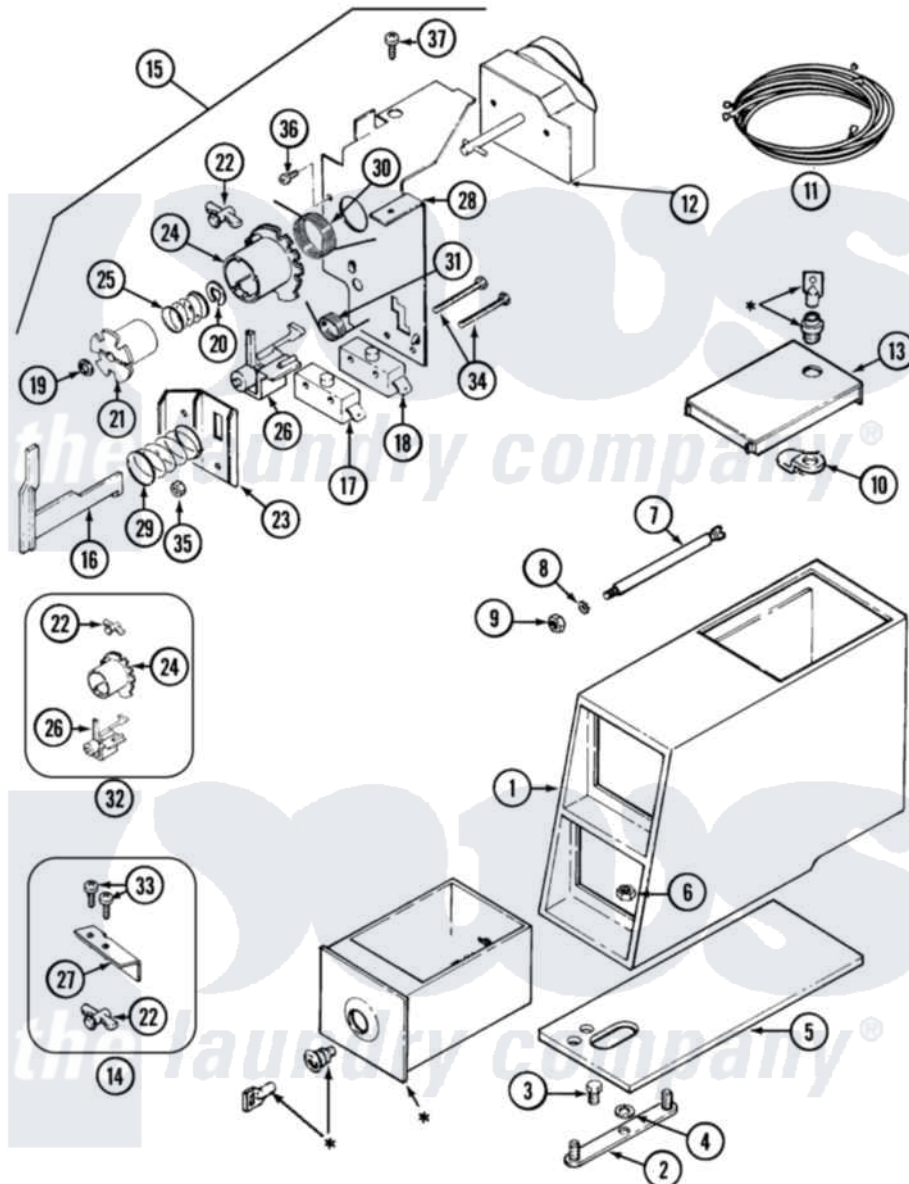

# Maytag MDG16CSDWW 02 - CONTROL CENTER

• CONTACT YOUR COMMERCIAL LAUNDRY DISTRIBUTOR

Maytag [Residential Maytag MDG16CSDWW Dryer Parts](#) Parts Diagram 02 - CONTROL CENTER  
 Click on the part number to view part

Item	Original Part Number	Replaced By	Status	Part Description
001	22002478		Not Available	VAULT, COIN (WHT) (ORIGINAL COIN VAULT NLA USE)
"	<a href="#">22002885</a>			Vault, Coin
002	22001810		Not Available	STRAP, MOUNTING
003	211294	<a href="#">90767</a>		Screw, 8A X 3/8 HeX Washer Head Tapping
004	<a href="#">910309</a>			Washer, Mounting Strap
005	<a href="#">22002072</a>			Gasket, Control Center
"	<a href="#">22002618</a>			Gasket, Control Center
006	Y052740	<a href="#">62739</a>		Nut, Lock
007	22001903	<a href="#">8576635</a>		Bolt
008	<a href="#">910387</a>			Lockwasher, Vault Assembly
009	<a href="#">Y052721</a>			Nut, Terminal Block Plate
010	<a href="#">22003677</a>			Nut, Locking Cam
011	<a href="#">33001195</a>			Wire Harness, Timer
012	<a href="#">33002115</a>			Timer