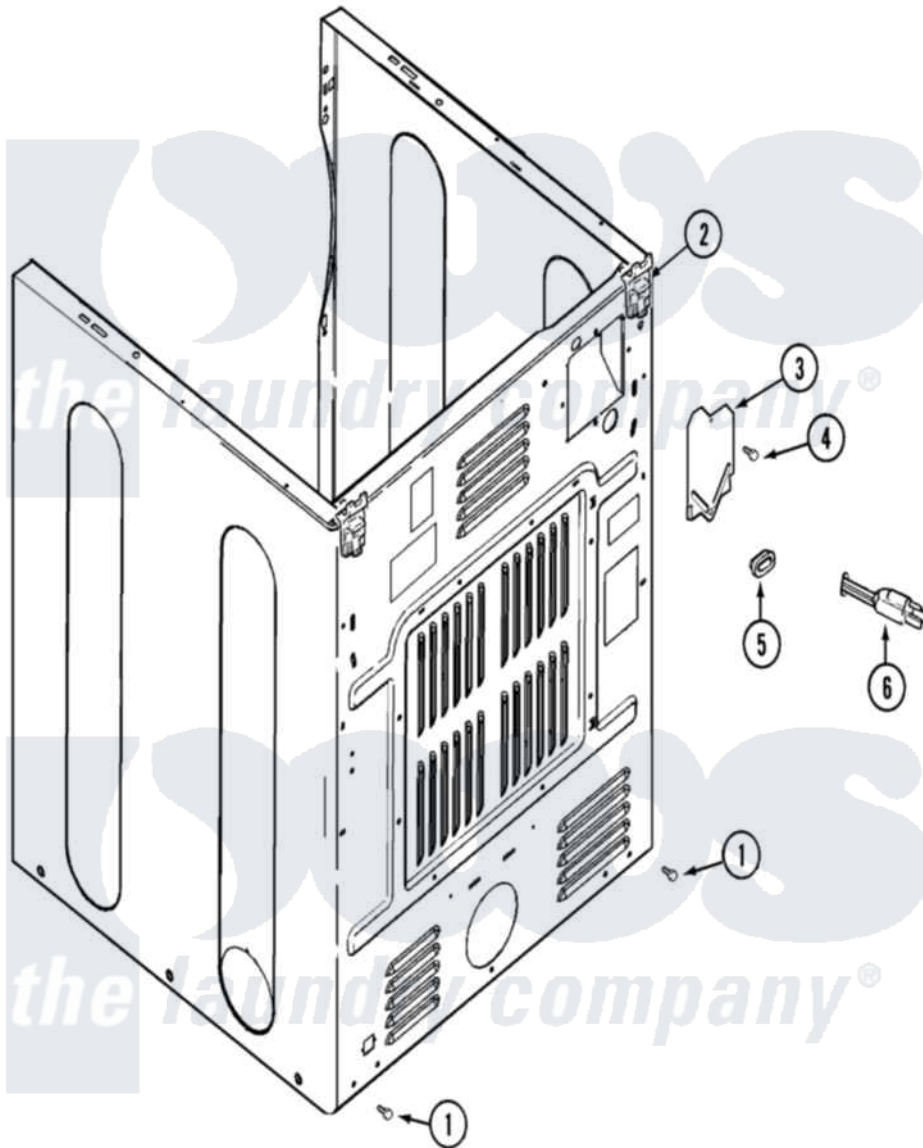

# Maytag MDG16CSDWW 05 - CABINET-REAR

Maytag Residential Maytag MDG16CSDWW Dryer Parts Parts Diagram 05 - CABINET-REAR  
 Click on the part number to view part

Item	Original Part Number	Replaced By	Status	Part Description
001	<a href="#">22001995</a>			Screw Note: Screw, Tumbler Front And Shroud
002	<a href="#">22001995</a>			Screw Note: Screw, Tumbler Front And Shroud
"	<a href="#">22004095</a>			Hinge, Plastic
003	<a href="#">33001795</a>			Cover, Terminal Block
004	<a href="#">22001995</a>			Screw Note: Screw, Tumbler Front And Shroud
005	<a href="#">211881</a>			Grommet, Cord Part Not Used-Gas Models Only
"	<a href="#">216183</a>			Grommet, Cord Export
006	<a href="#">22003540</a>			Cord, Power
"	22003705		Not Available	ADAPTER, CORD EXPORT
"	22004405		Not Available	CORD ADAPTER ASSY
"	<a href="#">33002778</a>			Power Cord