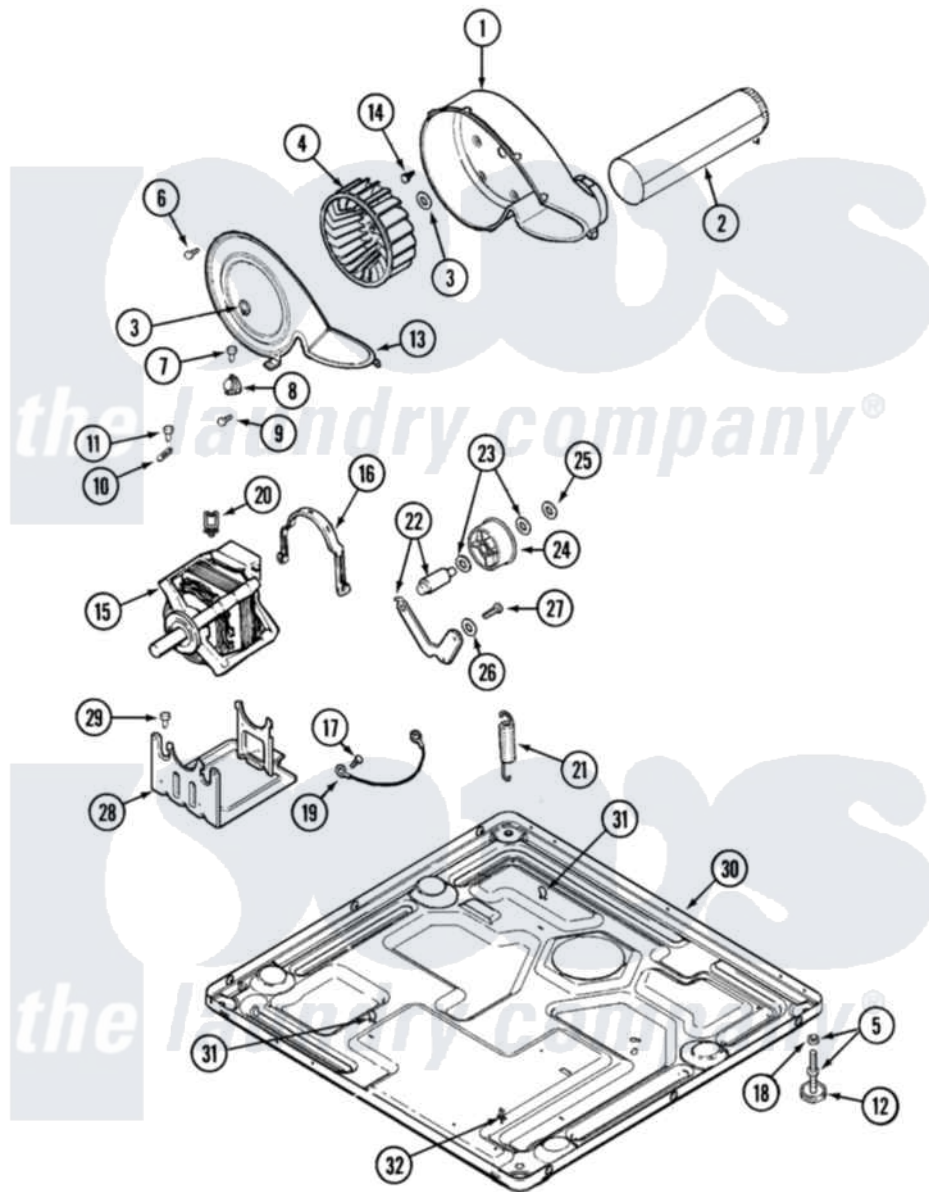

Maytag MDG16CSDWW 07 - MOTOR DRIVE & BASE

Maytag Residential Maytag MDG16CSDWW Dryer Parts Parts Diagram 07 - MOTOR DRIVE & BASE
 Click on the part number to view part

Item	Original Part Number	Replaced By	Status	Part Description
001	33001789			Housing, Blower
002	22001995			Screw Note: Screw, Tumbler Front And Shroud
"	33001800			Duct Assembly, Exhaust
003	410233	9703438		Ring-Retrn
004	33001790			Wheel, Blower
005	Y305086			Adjustable Leg And Nut
006	33001855	33002917		Screw, No.10-16
007	Y313561			Screw---NA
008	303392			Thermostat, Cycling
"	306966			Thermostat, Multi-Temp Part Not Used Mdg26ct-MN Only
009	22001996	3370225		Screw
010	33001762			Fuse, Thermal
011	NLA		Not Available	SCREW, THERMAL CUT-OFF
012	Y314137			Foot, Rubber
013	33002711			Cover, Blower Housing

014	314818	1163839	Screw
015	33002795		Motor, Drive 60Hz
"	33002796	W10197708	Motor-Drve
016	33002221	Y015825	Clip, Motor To Motor Support
017	910343	488234	Screw 8-32 X 1/4
018	Y052740	62739	Nut, Lock
019	901220		Ground Wire
020	Y310376		Clip, Door Switch Harness
021	33002460	33002459	Assembly, Spring And Plug
"	33002461		Plug For Spring
022	33001840	6-3705180	Idler Arm
023	Y312527		Washer, Idler Shaft
024	33001783	6-3700340	BearIng- I
025	312958	354987	Ring, Retaining
026	33002218		Grommet, Idler Arm
027	Y014874		Screw, Idler Arm And Sleeve
028	33002817		Motor Support, Offset
029	Y313561		Screw----NA
030	NLA	Not Available	BASE, (LWR)----NA
031	410490		Spring, Retainer Wire Harness
032	315471	22003298	Retainer, Wire