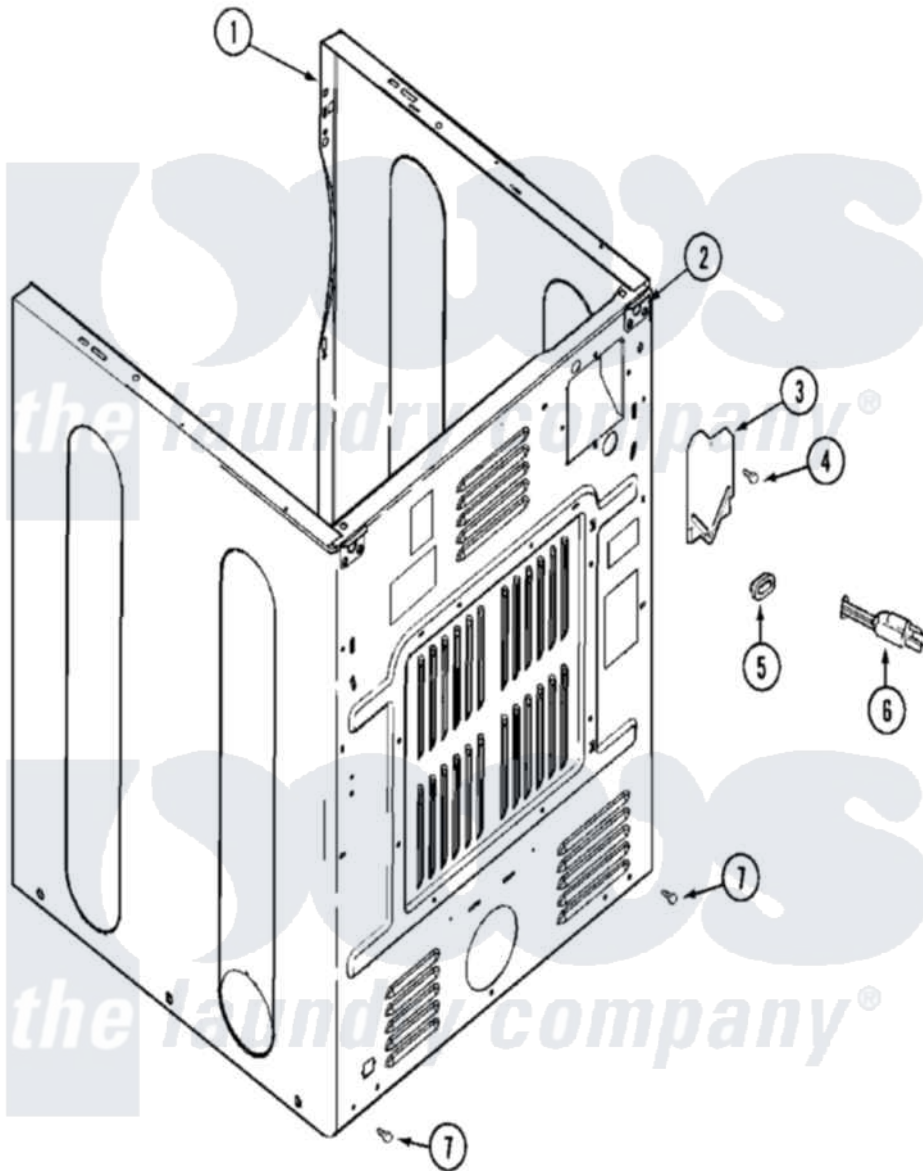

Maytag MDG16CSSAW 05 - CABINET-REAR (MDG16CSSAW)

Maytag Residential Maytag MDG16CSSAW Dryer Parts Parts Diagram 05 - CABINET-REAR (MDG16CSSAW)
 Click on the part number to view part

Item	Original Part Number	Replaced By	Status	Part Description
001	NLA		Not Available	CABINET (WHT)
002	22001995			Screw Note: Screw, Tumbler Front And Shroud
"	22003367	22004095		Hinge, Plastic
"	NLA		Not Available	BRACKET, CABINET HINGE
003	33001795			Cover, Terminal Block
004	22001995			Screw Note: Screw, Tumbler Front And Shroud
"	Y912873			Screw, Terminal Block Bracket
005	22002532	216183		Grommet, Cord Export
006	33001285		Not Available	CORD, POWER
007	22001995			Screw Note: Screw, Tumbler Front And Shroud