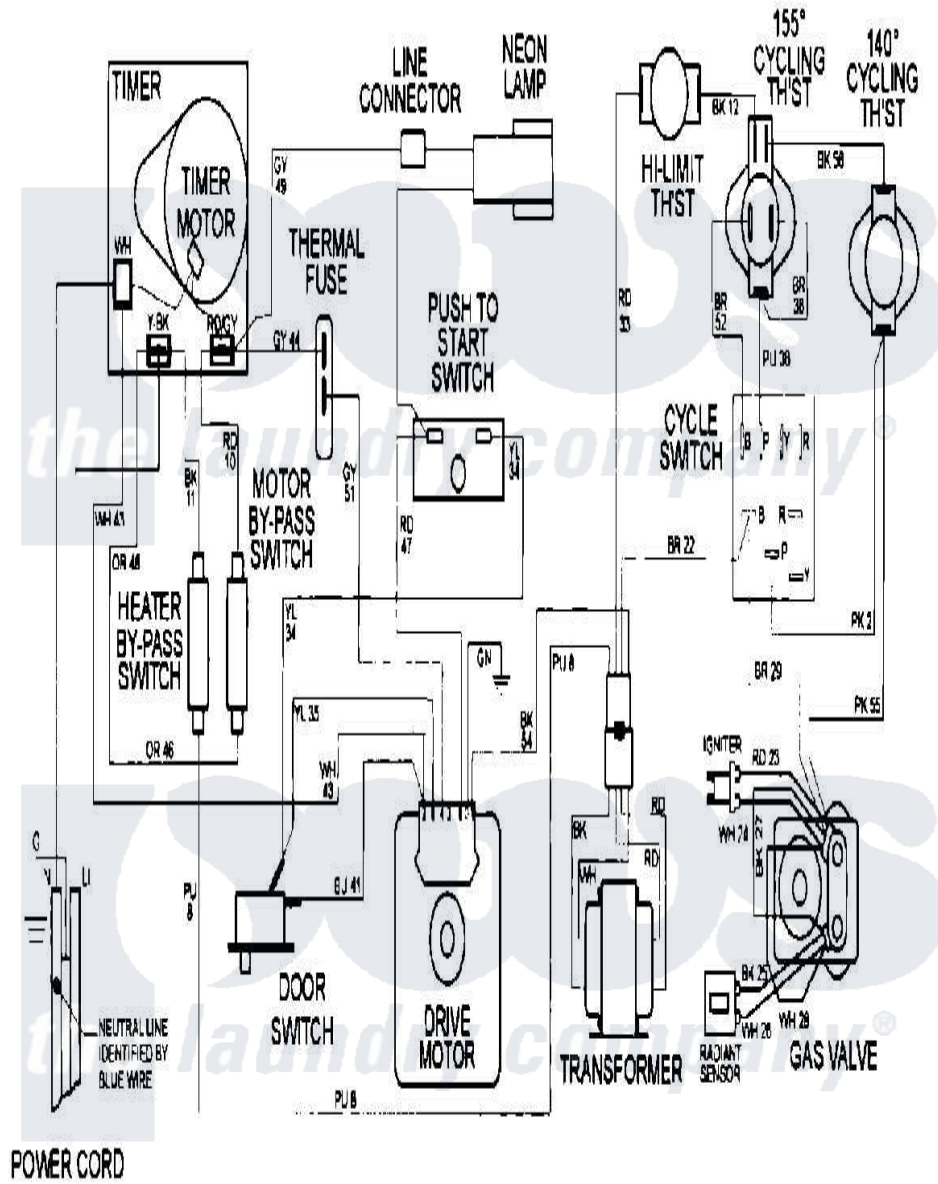

Maytag MDG16CSSAW 08 - WIRING INFORMATION

Maytag [Residential Maytag MDG16CSSAW Dryer Parts](#) Parts Diagram 08 - WIRING INFORMATION
 Click on the part number to view part

Item	Original Part Number	Replaced By	Status	Part Description
001	NLA		Not Available	WIRING INFORMATION