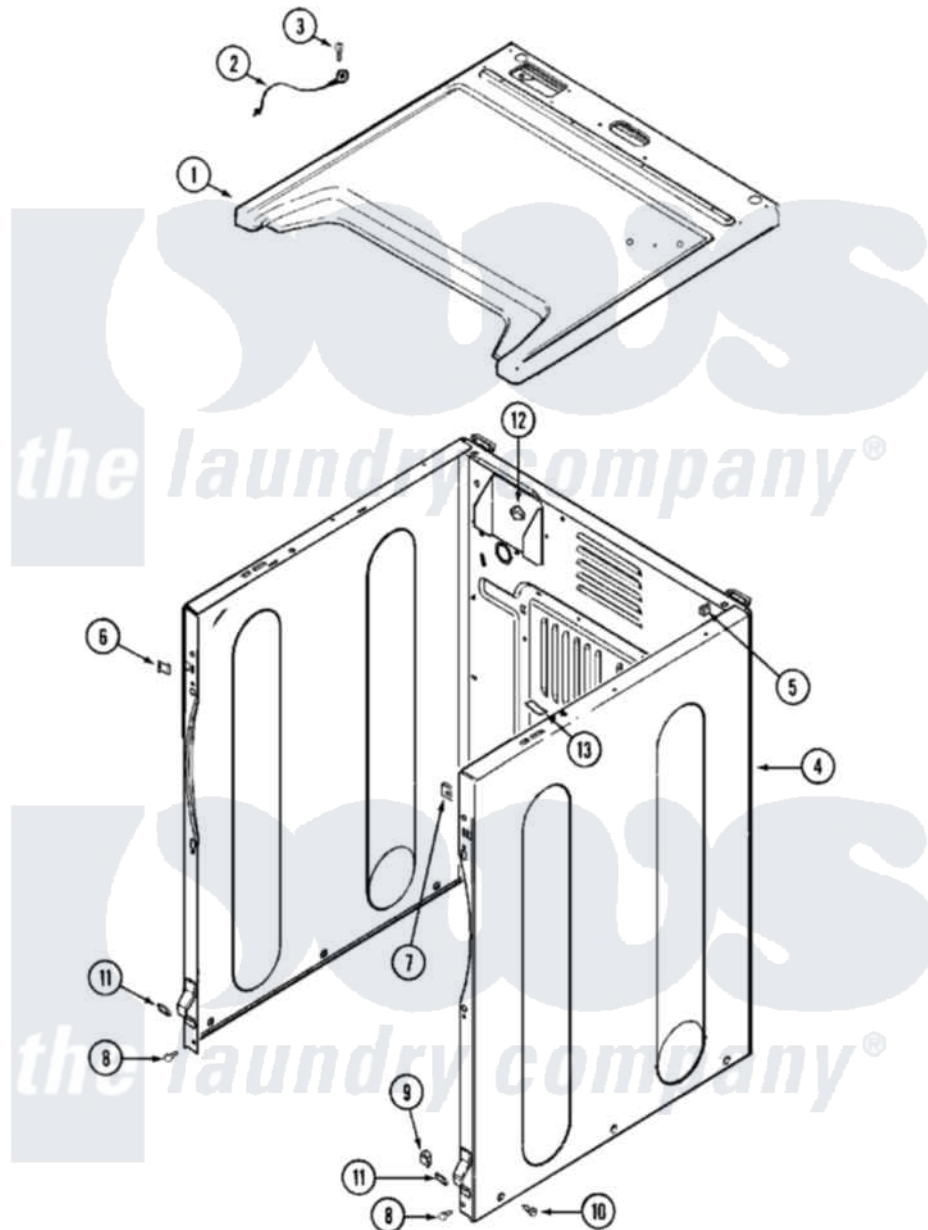

Maytag MDG16MNAEW 02 - CABINET-FRONT

Maytag [Residential Maytag MDG16MNAEW Dryer Parts](#) Parts Diagram 02 - CABINET-FRONT
 Click on the part number to view part

Item	Original Part Number	Replaced By	Status	Part Description
001	33001896			Cover, Top
"	33002631			Cover, Top
002	205810			Wire, Ground
003	211252			Screw, Ground Wire
004	NLA		Not Available	CABINET (WHT)
005	310933	33002194		Nut, Speed
006	22002049			Clip Note: Clip, Front Panel
007	213280	204439		Screw And Fstner Assembly
008	22001995			Screw Note: Screw, Tumbler Front And Shroud
009	22003298			Retainer, Wire
010	213007			Xfor Cabinet See Cabinet, Back
"	22003409	213007		Xfor Cabinet See Cabinet, Back
011	22002239			Clip, Front Panel
012	Y310376			Clip, Door Switch Harness