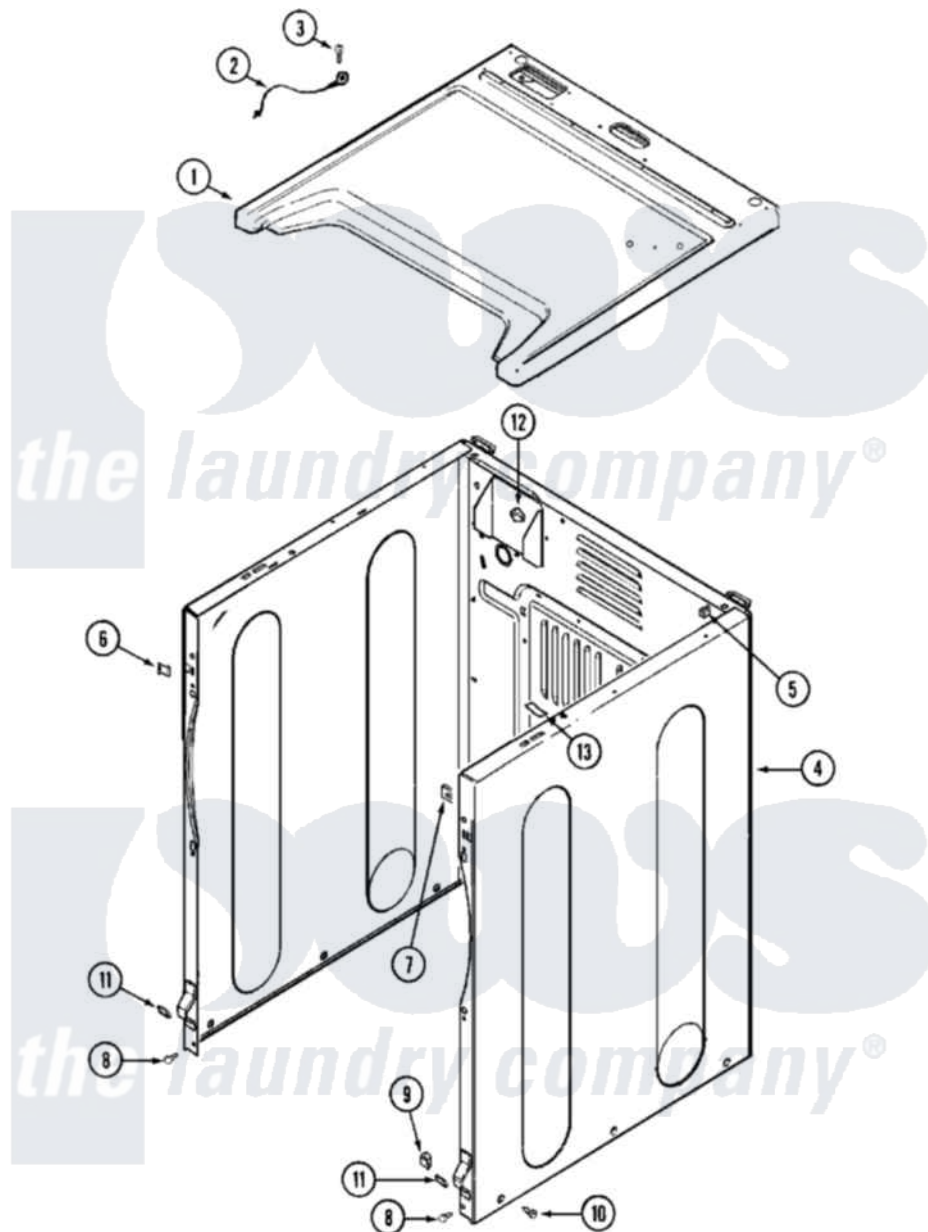

Maytag MDG16MNAGW 02 - CABINET-FRONT

Maytag [Residential Maytag MDG16MNAGW Dryer Parts](#) Parts Diagram 02 - CABINET-FRONT
 Click on the part number to view part

Item	Original Part Number	Replaced By	Status	Part Description
001	33001896			Cover, Top
"	33002631			Cover, Top
002	205810			Wire, Ground
003	211252			Screw, Ground Wire
004	NLA		Not Available	CABINET (WHT)
005	310933	33002194		Nut, Speed
006	22002049			Clip Note: Clip, Front Panel
007	213280	204439		Screw And Fstner Assembly
008	22001995			Screw Note: Screw, Tumbler Front And Shroud
009	22003298			Retainer, Wire
010	213007			Xfor Cabinet See Cabinet, Back
"	22003409	213007		Xfor Cabinet See Cabinet, Back
011	22002239			Clip, Front Panel
012	Y310376			Clip, Door Switch Harness