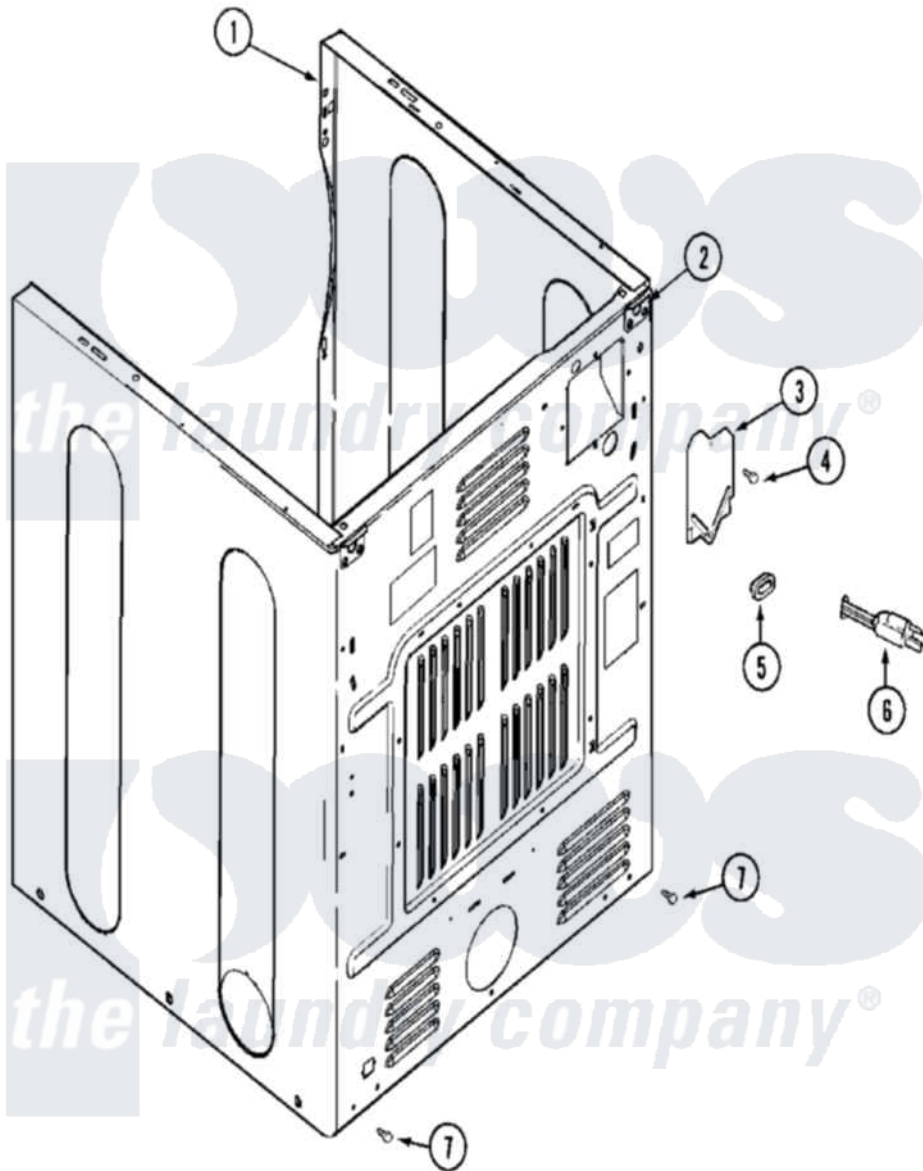

Maytag MDG16MNAGW 04 - CABINET-REAR

Maytag Residential Maytag MDG16MNAGW Dryer Parts Parts Diagram 04 - CABINET-REAR
 Click on the part number to view part

Item	Original Part Number	Replaced By	Status	Part Description
001	NLA		Not Available	CABINET (WHT)
002	22001995			Screw Note: Screw, Tumbler Front And Shroud
"	22003367	22004095		Hinge, Plastic
"	NLA		Not Available	BRACKET, CABINET HINGE
003	33001795			Cover, Terminal Block
004	22001995			Screw Note: Screw, Tumbler Front And Shroud
"	Y912873			Screw, Terminal Block Bracket
005	211881			Grommet, Cord Part Not Used-Gas Models Only
"	216183			Grommet, Cord Export
"	22002532	216183		Grommet, Cord Export
006	22003540			Cord, Power
"	22003541	22004404		Cord Adapter
"	308966		Not Available	CORD, POWER (EXPORT)
"	33001284		Not Available	CORD, POWER

" 33001285

Not Available

CORD, POWER

" 33001689

Not Available

CORD, POWER (AS WRAPPED)

007 [22001995](#)

Screw Note: Screw, Tumbler Front And Shroud