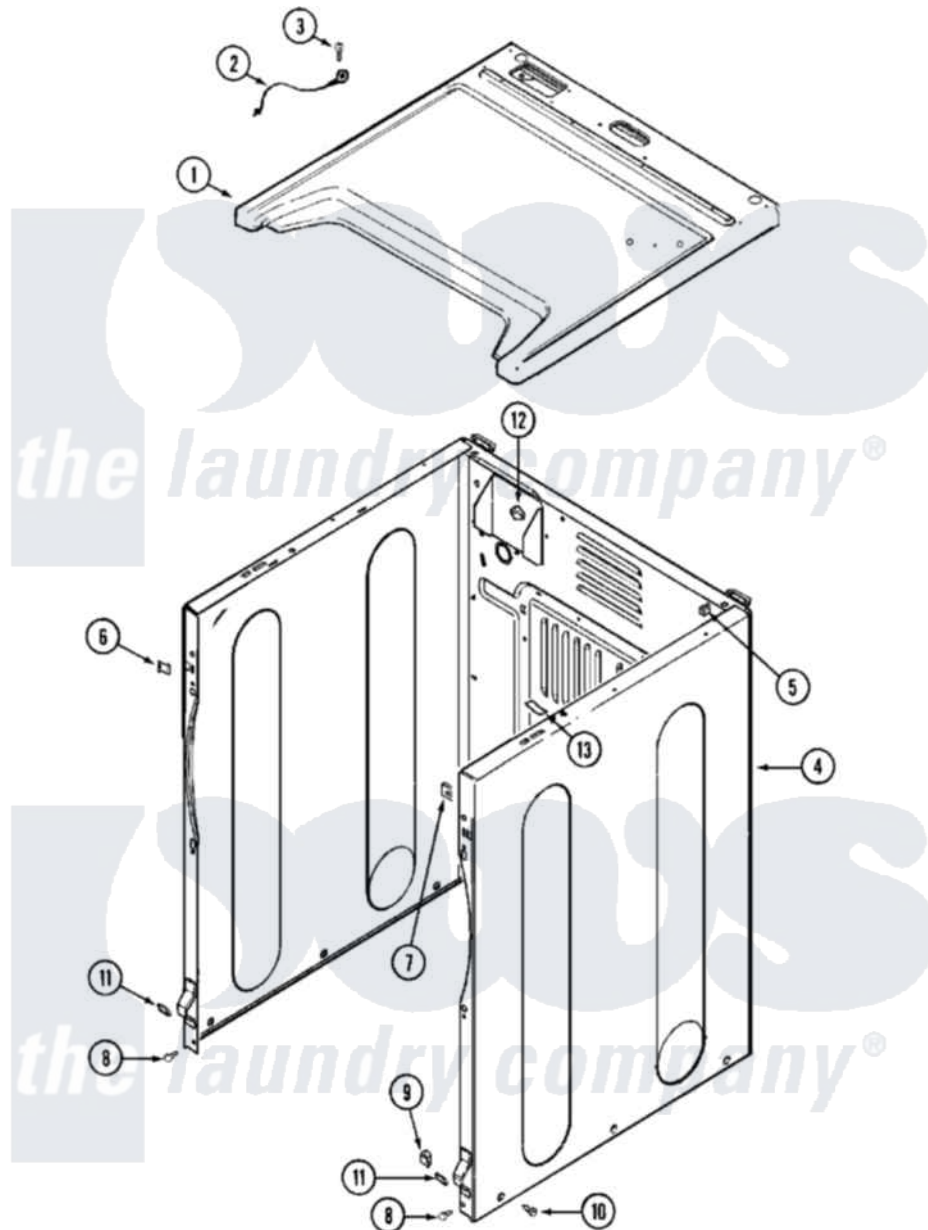

Maytag MDG16MNAWW 02 - CABINET-FRONT

Maytag [Residential Maytag MDG16MNAWW Dryer Parts](#) Parts Diagram 02 - CABINET-FRONT
 Click on the part number to view part

Item	Original Part Number	Replaced By	Status	Part Description
001	33001896			Cover, Top
"	33002631			Cover, Top
002	205810			Wire, Ground
003	211252			Screw, Ground Wire
004	NLA		Not Available	CABINET (WHT)
005	310933	33002194		Nut, Speed
006	22002049			Clip Note: Clip, Front Panel
007	213280	204439		Screw And Fstner Assembly
008	22001995			Screw Note: Screw, Tumbler Front And Shroud
009	22003298			Retainer, Wire
010	213007			Xfor Cabinet See Cabinet, Back
"	22003409	213007		Xfor Cabinet See Cabinet, Back
011	22002239			Clip, Front Panel
012	Y310376			Clip, Door Switch Harness