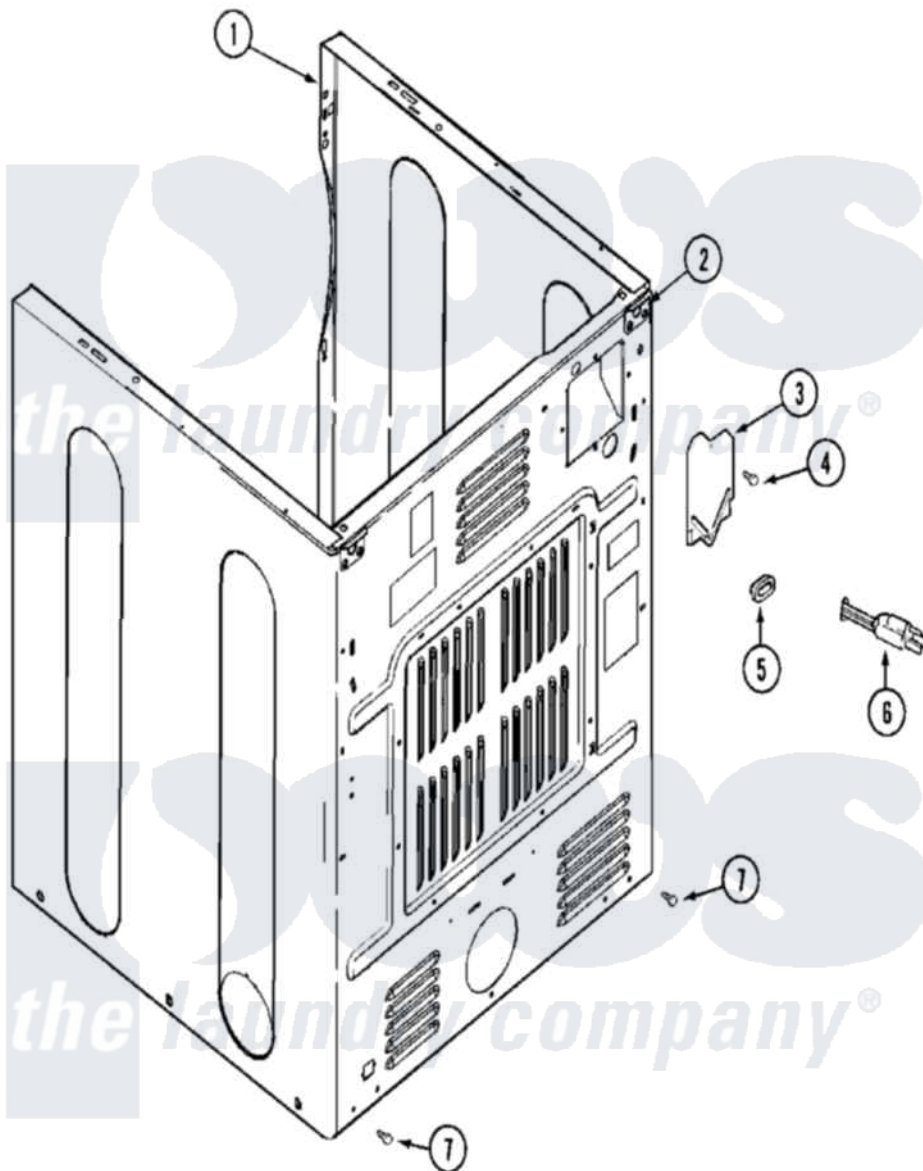

Maytag MDG16MNAWW 04 - CABINET-REAR

Maytag [Residential Maytag MDG16MNAWW Dryer Parts](#) Parts Diagram 04 - CABINET-REAR
 Click on the part number to view part

Item	Original Part Number	Replaced By	Status	Part Description
001	NLA		Not Available	CABINET (WHT)
002	22001995			Screw Note: Screw, Tumbler Front And Shroud
"	22003367	22004095		Hinge, Plastic
"	NLA		Not Available	BRACKET, CABINET HINGE
003	33001795			Cover, Terminal Block
004	22001995			Screw Note: Screw, Tumbler Front And Shroud
"	Y912873			Screw, Terminal Block Bracket
005	211881			Grommet, Cord Part Not Used-Gas Models Only
"	216183			Grommet, Cord Export
"	22002532	216183		Grommet, Cord Export
006	22003540			Cord, Power
"	22003541	22004404		Cord Adapter
"	308966		Not Available	CORD, POWER (EXPORT)
"	33001284		Not Available	CORD, POWER

" 33001285

Not Available

CORD, POWER

" 33001689

Not Available

CORD, POWER (AS WRAPPED)

007 [22001995](#)

Screw Note: Screw, Tumbler Front And Shroud