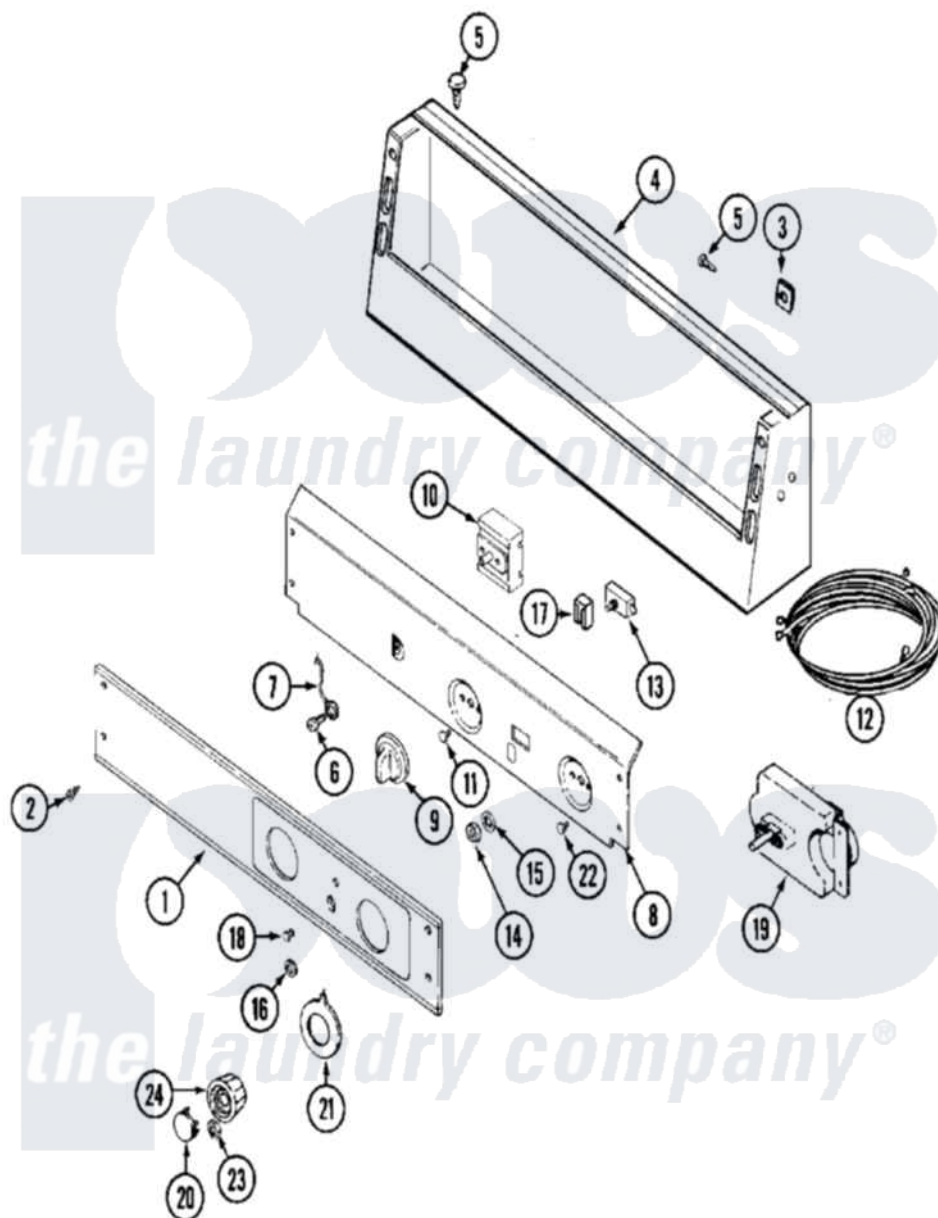

Maytag MDG16MNBGW 01 - CONTROL PANEL

Maytag [Residential Maytag MDG16MNBGW Dryer Parts](#) Parts Diagram 01 - CONTROL PANEL
 Click on the part number to view part

Item	Original Part Number	Replaced By	Status	Part Description
001	33001967			Panel, Control
002	215506			Screw, Control Panel Overlay
003	215003			Fastener, Panel And Bracket
004	22003101			Console
"	33001957			Console
005	22001996	3370225		Screw
006	211252			Screw, Ground Wire
007	205810			Wire, Ground
008	33001968			Bracket, Back
"	33002524			Bracket, Back
009	306938			Knob, Selector Switch
010	307237	W10327105		Switch, Cycle Selection
"	33002276			Switch, Cycle Selector
011	Y313588	488234		Screw 8-32 X 1/4
012	33001971			Wire Harness, Main
"	33001972			Wire Harness, Main

"	33002246		Wire Harness, Main
"	33002247		Wire Harness, Main
"	33002773		Wire Harness, Main
013	306940	W10149462	Switch, Push-To-Start
014	Y312706	422617	Nut
015	312751		Lockwasher, Start Switch
016	Y312702		Knurled Nut, Start Switch
017	204075	Not Available	PILOT LAMP (DG MODELS ONLY)
"	22001365	W10139459	Lamp-Indicator 230 V.
018	215564		Lens, Indicator Light
019	305214		Timer
"	Y305758		Timer 240-50
020	314723	W10133501	Cap, Knob
021	33001500		Dial, Timer Indicator
022	Y313588	488234	Screw 8-32 X 1/4
023	312273		Nut, Control Knob
024	314724		Knob For Timer
025	33002712	Not Available	MANUAL, OWNERS