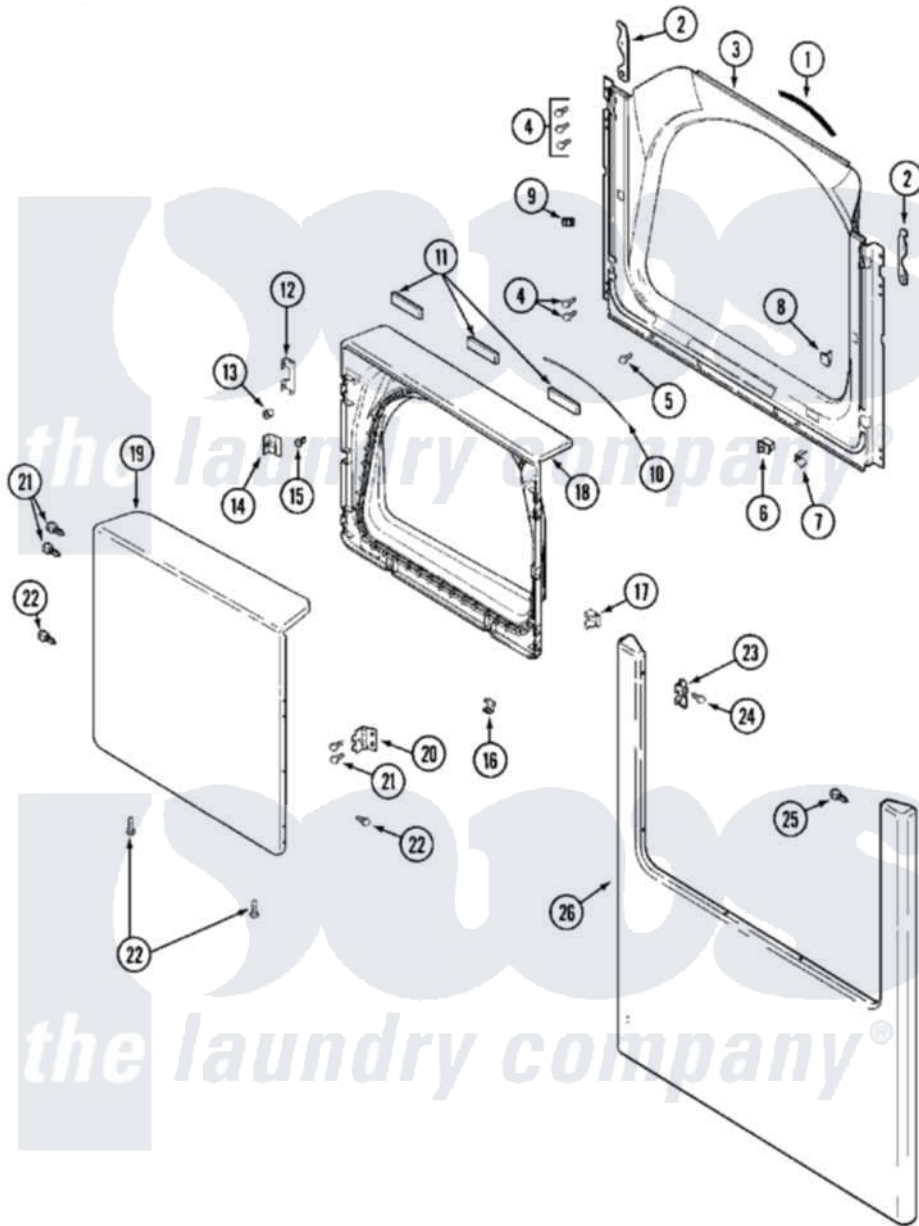

Maytag MDG16MNBGW 03 - DOOR

Maytag [Residential Maytag MDG16MNBGW Dryer Parts](#) Parts Diagram 03 - DOOR
 Click on the part number to view part

Item	Original Part Number	Replaced By	Status	Part Description
001	33001767			Seal, Shroud
002	22002247	33002597		Hook, Security
"	33002597			Hook, Security
003	33001900			Shroud
"	33001954			Shroud
004	22001995			Screw Note: Screw, Tumbler Front And Shroud
005	33001768			Screw, Shroud Note: Screw, Shroud And Outlet Duct
006	33001509	W10169313		Switch-Dor
"	33002167			Switch, Door
"	33002239			Switch, Door
007	33001760			Bracket, Hinge
008	NLA		Not Available	PLUG, DOOR CATCH
009	Y304578	LA-1003		Door Catch Kit
010	33002094			Seal, Door
011	33001268		Not Available	PAD, DOOR

012	22002038		Clip, Door
013	33001771		Bushing, Inner Door
014	33001793		Bracket, Strike
015	33001761		Strike, Door
016	22002039		Clip, Door
017	33001763		Plug, Inner Door
018	33001899		Door, Inner
019	33001904		Door, Outer
020	33001759		Hinge, Door
021	22002062	98006631	Screw
022	22002063		Screw No.8-18AB Wafer Head
023	33001764		Cover, Hinge Hole
024	33001846		Screw, Hinge Hole Cover
025	22002243		Screw, Front Panel And Hinge
"	22002244		Clip, Grounding
026	213280	204439	Screw And Fstner Assembly
"	22002239		Clip, Front Panel
"	33001901		Panel, Front