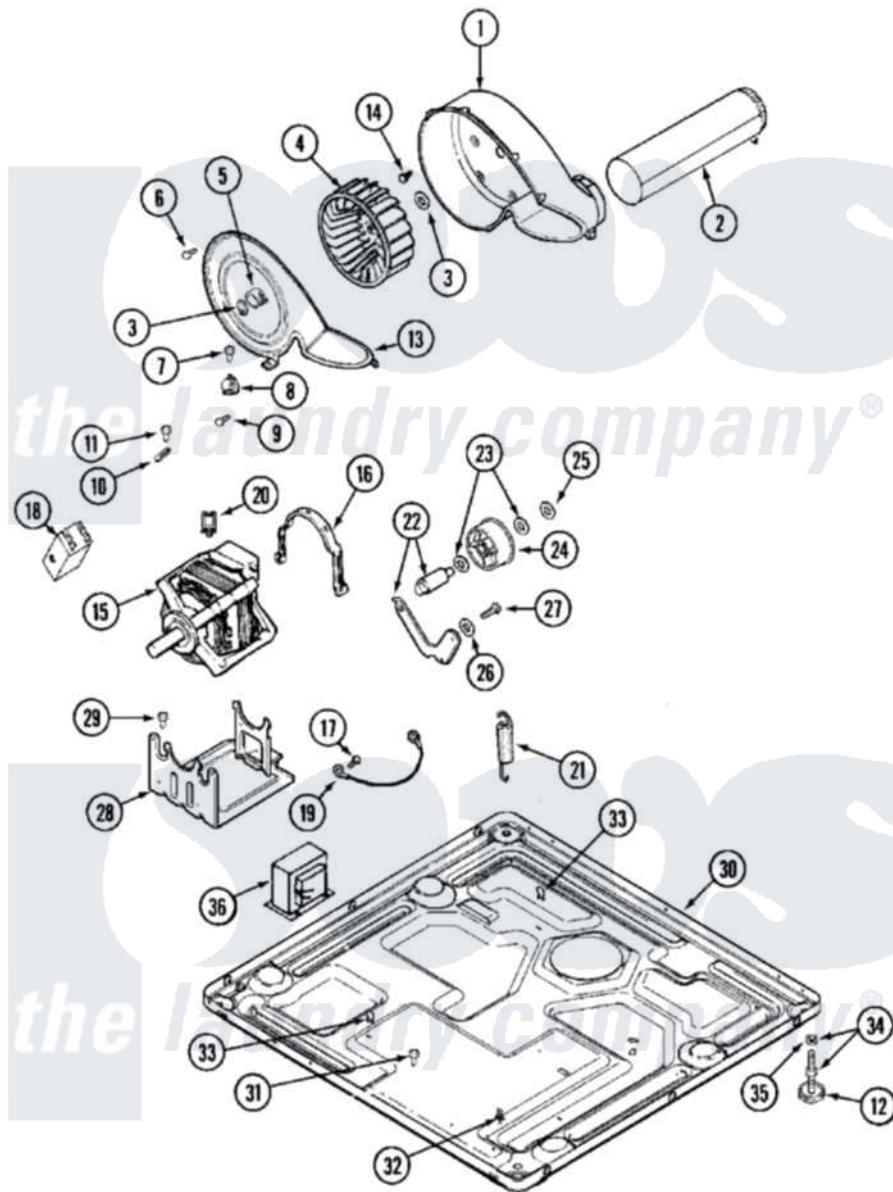

# Maytag MDG16MNBGW 06 - MOTOR DRIVE

Maytag Residential Maytag MDG16MNBGW Dryer Parts Parts Diagram 06 - MOTOR DRIVE  
 Click on the part number to view part

Item	Original Part Number	Replaced By	Status	Part Description
001	<a href="#">33001789</a>			Housing, Blower
002	<a href="#">22001995</a>			Screw Note: Screw, Tumbler Front And Shroud
"	<a href="#">33001800</a>			Duct Assembly, Exhaust
003	410233	<a href="#">9703438</a>		Ring-Retrn
004	<a href="#">33001790</a>			Wheel, Blower
"	<a href="#">33002797</a>			Wheel, Blower
005	<a href="#">312967</a>			Clamp, Blower Housing
006	33001855	<a href="#">33002917</a>		Screw, No.10-16
007	<a href="#">Y313561</a>			Screw----NA
008	<a href="#">303392</a>			Thermostat, Cycling
"	<a href="#">306966</a>			Thermostat, Multi-Temp Part Not Used Mdg26ct-MN Only
009	22001996	<a href="#">3370225</a>		Screw
010	<a href="#">33001762</a>			Fuse, Thermal
011	NLA		Not Available	SCREW, THERMAL CUT-OFF
012	<a href="#">Y314137</a>			Foot, Rubber