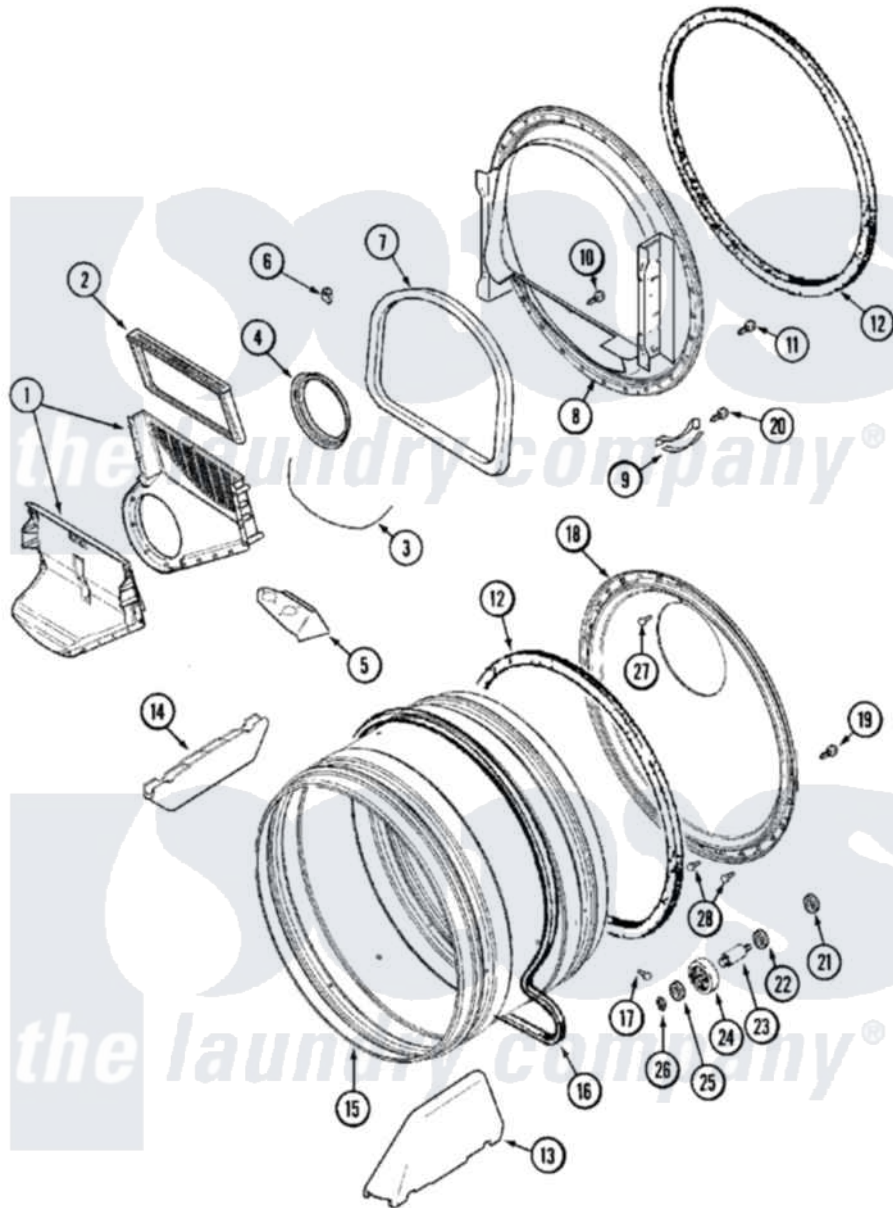

Maytag MDG16MNBGW 07 - TUMBLER

Maytag [Residential Maytag MDG16MNBGW Dryer Parts](#) Parts Diagram 07 - TUMBLER
 Click on the part number to view part

Item	Original Part Number	Replaced By	Status	Part Description
001	33001799			Outlet Duct Assembly Note: Outlet Duct Assembly
002	33001804	33002790		Lint Filter
003	NLA		Not Available	SEAL, OUTLET DUCT
004	33001758	33002560		Seal, Blower
"	33002560			Seal, Blower
005	33001837			Cover, Thermostat
006	Y310376			Clip, Door Switch Harness
007	33001767			Seal, Shroud
008	33001802			Front, Tumbler
009	306508			Tumbler Bearing Kit ---W
010	NLA		Not Available	SCREW, OUTLET DUCT (PHILLIPS)
011	33001855	33002917		Screw, No.10-16
012	33001807			Seal, Tumbler
013	33001756	33002032		Baffle
014	33001755			Baffle

015	33001794	33001889	Tumbler
016	33001777	33002535	V-Belt
"	33002535		V-Belt
017	33001788	33002973	Screw, No.9-15 X 1.00 Hx WS
018	33001801		Back, Tumbler
019	33002190		SCrew, C BraCe, BraCket, Cabinet
020	210720		Rivet, Bearing To Tumbler Fmt
021	33001443		Nut, Hex
022	Y313347	312535	Washer, Vault Mounting Brk.
023	Y312948	6-3129480	Shaft- Tumbler
024	Y303373	12001541	Drum Roller/Washer Assembly--W
025	312535		Washer, Vault Mounting Brk.
026	410233	9703438	Ring-Retrn
027	210932		Screw, No.8 X 9/16 Ctsk Note: Screw, Inlet Duct
028	22001996	3370225	Screw