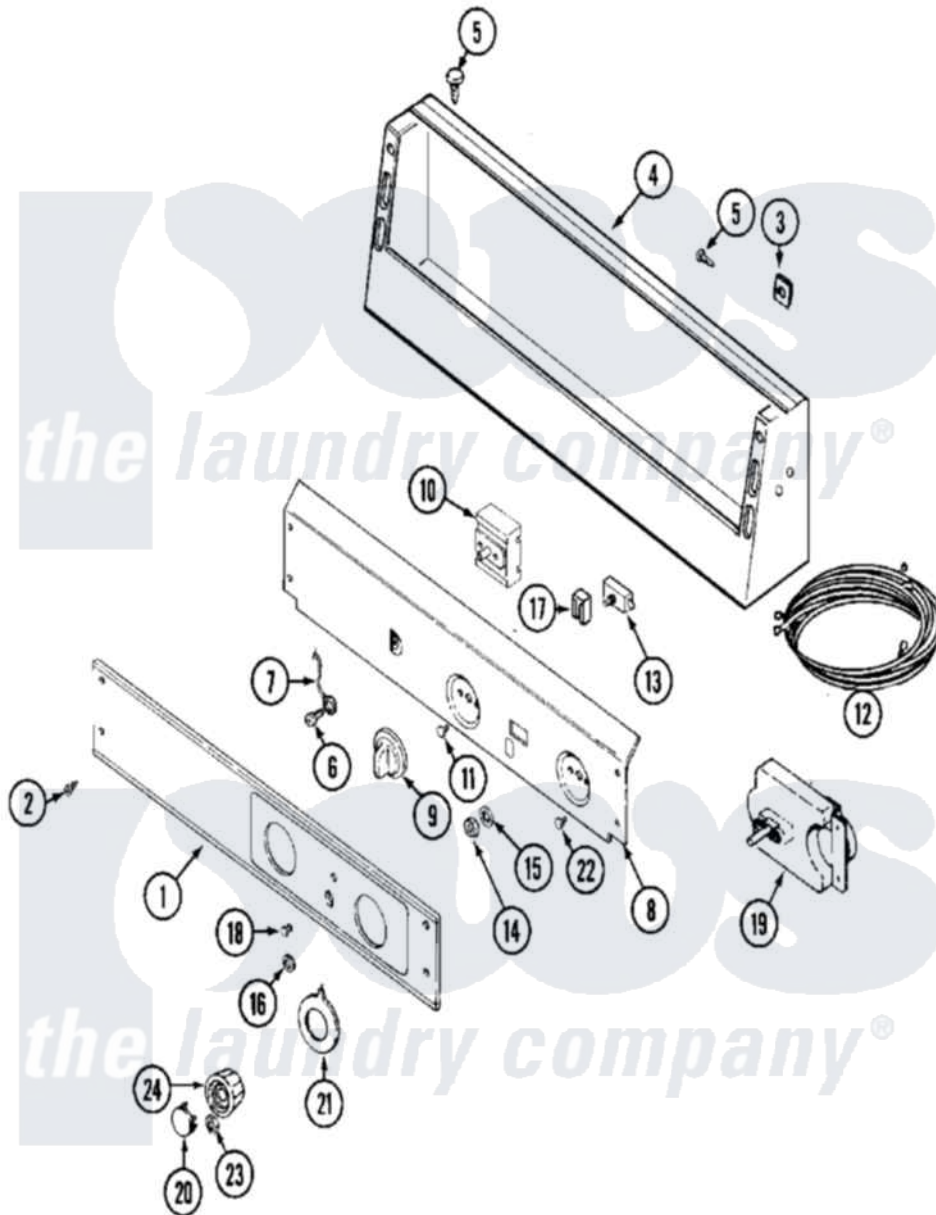

Maytag MDG16MNSAW 01 - CONTROL PANEL

Maytag [Residential Maytag MDG16MNSAW Dryer Parts](#) Parts Diagram 01 - CONTROL PANEL
 Click on the part number to view part

Item	Original Part Number	Replaced By	Status	Part Description
001	33001967			Panel, Control
002	215506			Screw, Control Panel Overlay
003	215003			Fastener, Panel And Bracket
004	22003101			Console
"	33001957			Console
005	22001996	3370225		Screw
006	211252			Screw, Ground Wire
007	205810			Wire, Ground
008	33001968			Bracket, Back
"	33002524			Bracket, Back
009	306938			Knob, Selector Switch
010	307237	W10327105		Switch, Cycle Selection
"	33002276			Switch, Cycle Selector
011	Y313588	488234		Screw 8-32 X 1/4
012	33001971			Wire Harness, Main
"	33001972			Wire Harness, Main

"	33002246		Wire Harness, Main
"	33002247		Wire Harness, Main
"	33002773		Wire Harness, Main
013	306940	W10149462	Switch, Push-To-Start
014	Y312706	422617	Nut
015	312751		Lockwasher, Start Switch
016	Y312702		Knurled Nut, Start Switch
017	204075	Not Available	PILOT LAMP (DG MODELS ONLY)
"	22001365	W10139459	Lamp-Indicator 230 V.
018	215564		Lens, Indicator Light
019	305214		Timer
"	Y305758		Timer 240-50
020	314723	W10133501	Cap, Knob
021	33001500		Dial, Timer Indicator
022	Y313588	488234	Screw 8-32 X 1/4
023	312273		Nut, Control Knob
024	314724		Knob For Timer
025	33002712	Not Available	MANUAL, OWNERS