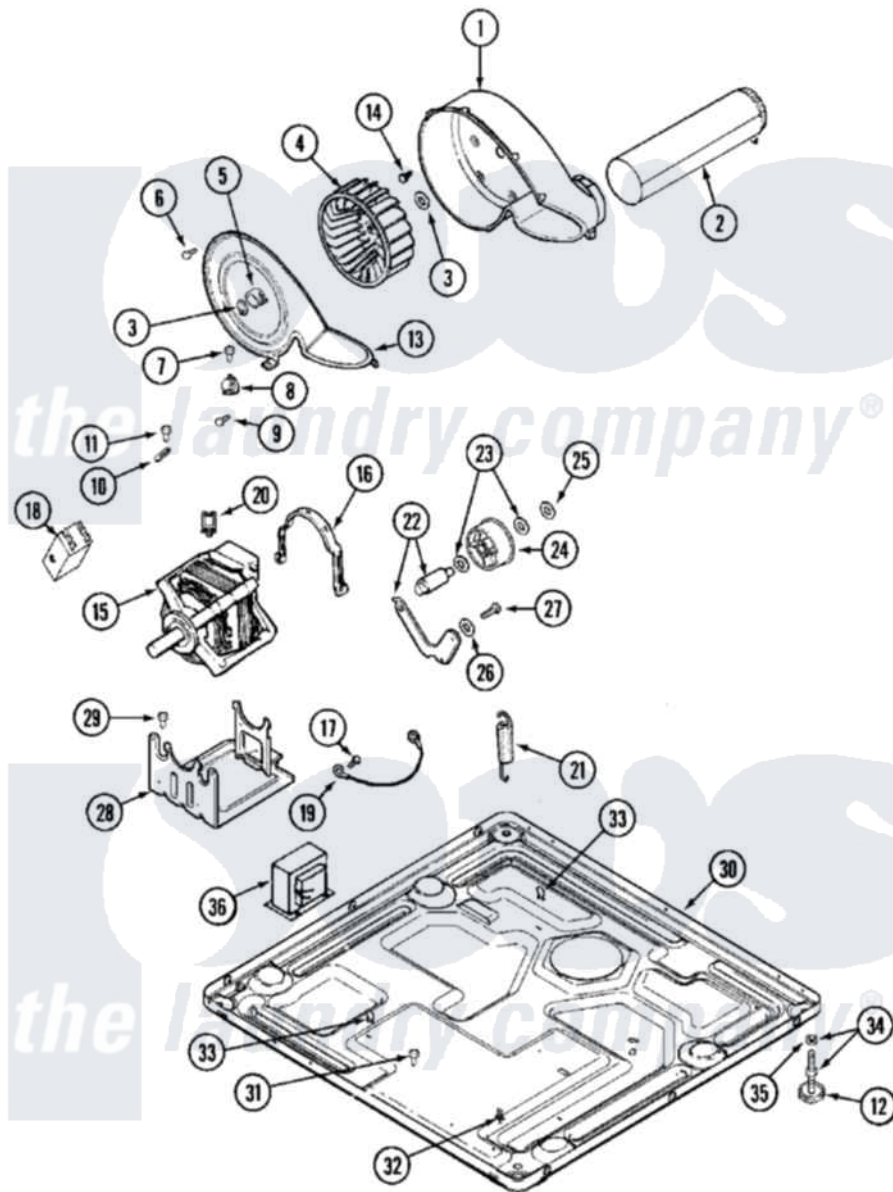

# Maytag MDG16MNSAW 06 - MOTOR DRIVE

Maytag Residential Maytag MDG16MNSAW Dryer Parts Parts Diagram 06 - MOTOR DRIVE  
 Click on the part number to view part

Item	Original Part Number	Replaced By	Status	Part Description
001	<a href="#">33001789</a>			Housing, Blower
002	<a href="#">22001995</a>			Screw Note: Screw, Tumbler Front And Shroud
"	<a href="#">33001800</a>			Duct Assembly, Exhaust
003	410233	<a href="#">9703438</a>		Ring-Retrn
004	<a href="#">33001790</a>			Wheel, Blower
"	<a href="#">33002797</a>			Wheel, Blower
005	<a href="#">312967</a>			Clamp, Blower Housing
006	33001855	<a href="#">33002917</a>		Screw, No.10-16
007	<a href="#">Y313561</a>			Screw----NA
008	<a href="#">303392</a>			Thermostat, Cycling
"	<a href="#">306966</a>			Thermostat, Multi-Temp Part Not Used Mdg26ct-MN Only
009	22001996	<a href="#">3370225</a>		Screw
010	<a href="#">33001762</a>			Fuse, Thermal
011	NLA		Not Available	SCREW, THERMAL CUT-OFF
012	<a href="#">Y314137</a>			Foot, Rubber