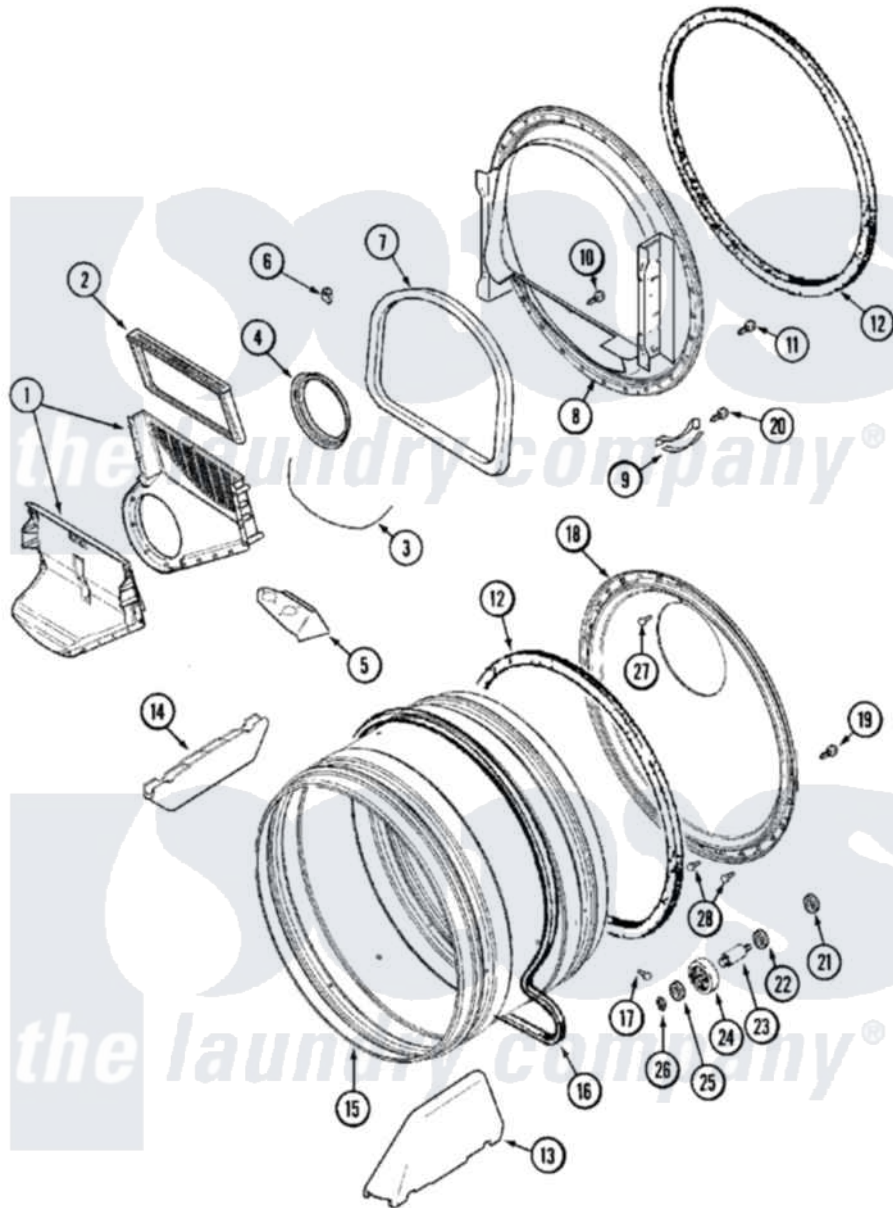

Maytag MDG16MNSAW 08 - TUMBLER

Maytag [Residential Maytag MDG16MNSAW Dryer Parts](#) Parts Diagram 08 - TUMBLER
 Click on the part number to view part

Item	Original Part Number	Replaced By	Status	Part Description
001	33001799			Outlet Duct Assembly Note: Outlet Duct Assembly
002	33001804	33002790		Lint Filter
003	NLA		Not Available	SEAL, OUTLET DUCT
004	33001758	33002560		Seal, Blower
"	33002560			Seal, Blower
005	33001837			Cover, Thermostat
006	Y310376			Clip, Door Switch Harness
007	33001767			Seal, Shroud
008	33001802			Front, Tumbler
009	306508			Tumbler Bearing Kit ---W
010	NLA		Not Available	SCREW, OUTLET DUCT (PHILLIPS)
011	33001855	33002917		Screw, No.10-16
012	33001807			Seal, Tumbler
013	33001756	33002032		Baffle
014	33001755			Baffle

015	33001794	33001889	Tumbler
016	33001777	33002535	V-Belt
"	33002535		V-Belt
017	33001788	33002973	Screw, No.9-15 X 1.00 Hx WS
018	33001801		Back, Tumbler
019	33002190		SCrew, C BraCe, BraCket, Cabinet
020	210720		Rivet, Bearing To Tumbler Fmt
021	33001443		Nut, Hex
022	Y313347	312535	Washer, Vault Mounting Brk.
023	Y312948	6-3129480	Shaft- Tumbler
024	Y303373	12001541	Drum Roller/Washer Assembly--W
025	312535		Washer, Vault Mounting Brk.
026	410233	9703438	Ring-Retrn
027	210932		Screw, No.8 X 9/16 Ctsk Note: Screw, Inlet Duct
028	22001996	3370225	Screw