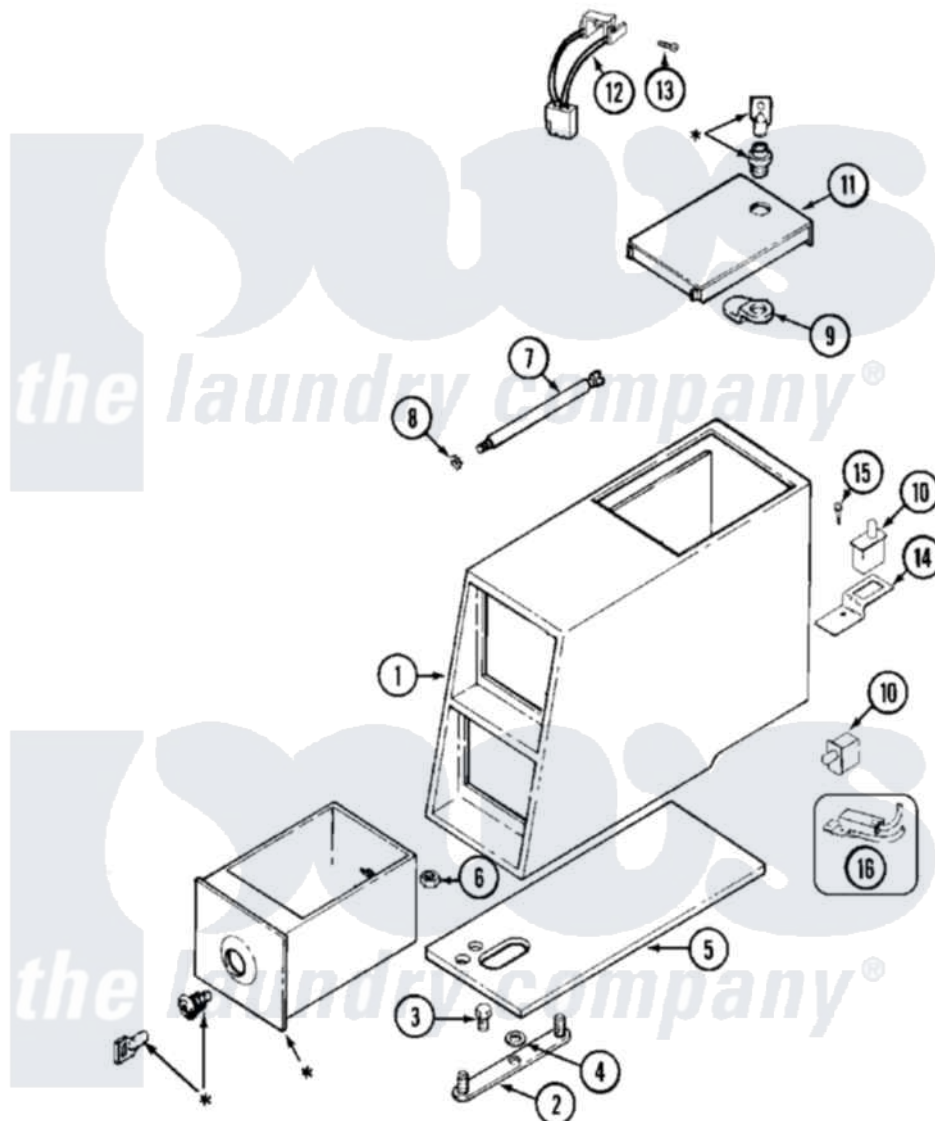

Maytag MDG16PDAEW 02 - CONTROL CENTER

* CONTACT YOUR COMMERCIAL LAUNDRY DISTRIBUTOR

Maytag [Residential Maytag MDG16PDAEW Dryer Parts](#) Parts Diagram 02 - CONTROL CENTER

[Click on the part number to view part](#)

Item	Original Part Number	Replaced By	Status	Part Description
001	212276	W10116760		Screw
"	22002480			Vault, Coin PD Coin Drop Supplied By Dist.
002	22001810		Not Available	STRAP, MOUNTING
003	22001996	3370225		Screw
004	910309			Washer, Mounting Strap
005	22002072			Gasket, Control Center
006	Y052740	62739		Nut, Lock
007	213035			Bolt, Locking
008	910181			Lockwasher, Terminal Block
009	NLA		Not Available	CAM, LOCKING
010	22002536			Switch, Sensor
"	33001250			Switch, Vault And Service Door
011	22001910	22003679		Timer Access Door Assembly
012	22001965			Optic Switch Assembly
013	314665			Screw, Switch Assembly