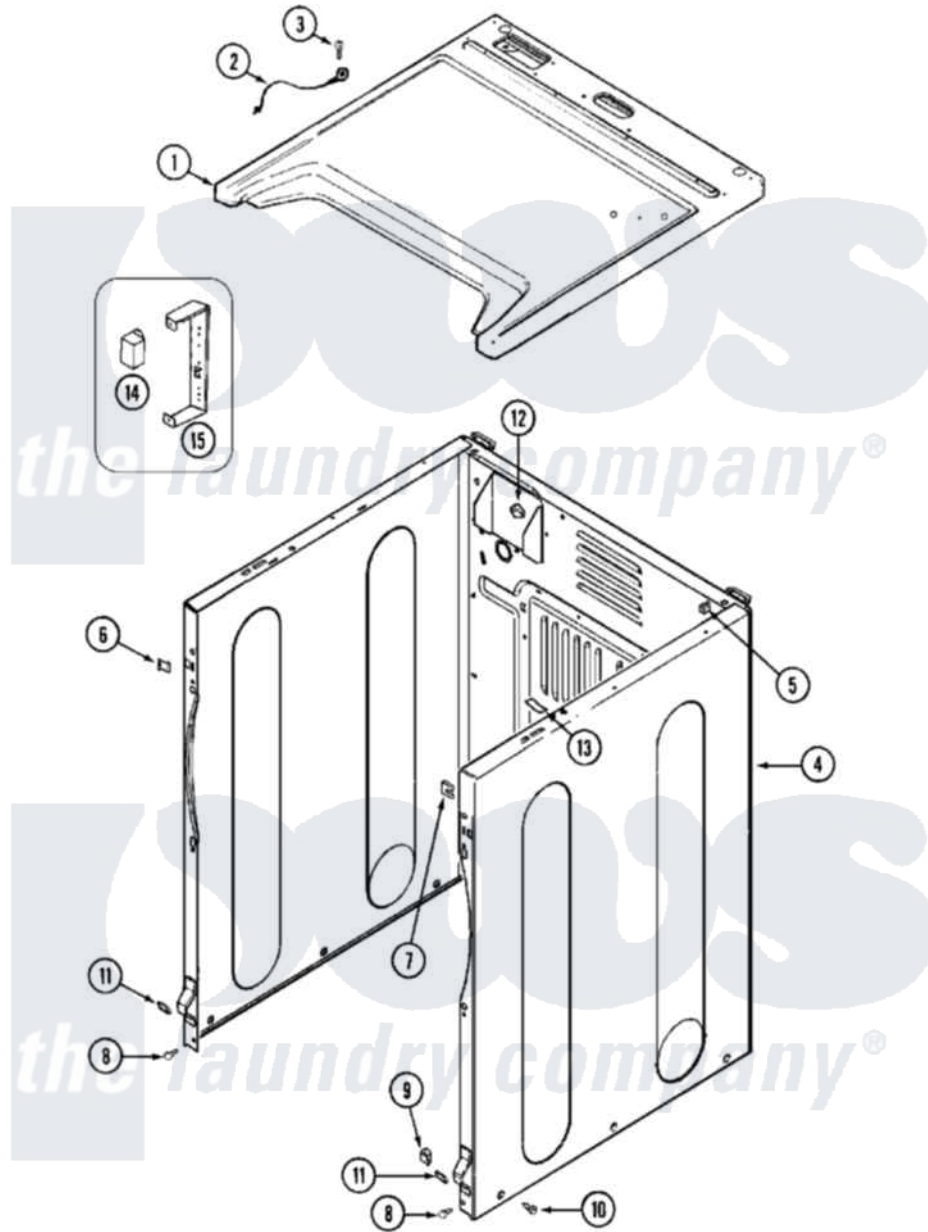

Maytag MDG16PDAEW 03 - CABINET-FRONT

Maytag Residential Maytag MDG16PDAEW Dryer Parts Parts Diagram 03 - CABINET-FRONT
 Click on the part number to view part

Item	Original Part Number	Replaced By	Status	Part Description
001	33001949			Cover, Top
"	33002629			Cover, Top
002	22001959			Wire, Ground
003	210186	3370225		Screw
004	NLA		Not Available	CABINET (WHT)
005	310933	33002194		Nut, Speed
006	22002049			Clip Note: Clip, Front Panel
007	213280	204439		Screw And Fstner Assembly
008	22001995			Screw Note: Screw, Tumbler Front And Shroud
009	Y310376			Clip, Door Switch Harness
010	213007			Xfor Cabinet See Cabinet, Back
"	22003409	213007		Xfor Cabinet See Cabinet, Back
011	22002239			Clip, Front Panel
012	Y310376			Clip, Door Switch Harness

013	33001836		Strap, Top Cover Support
014	206824	W10133335	Relay, Motor
015	314627		Bracket, Relays
"	Y251119	3177991	Screw