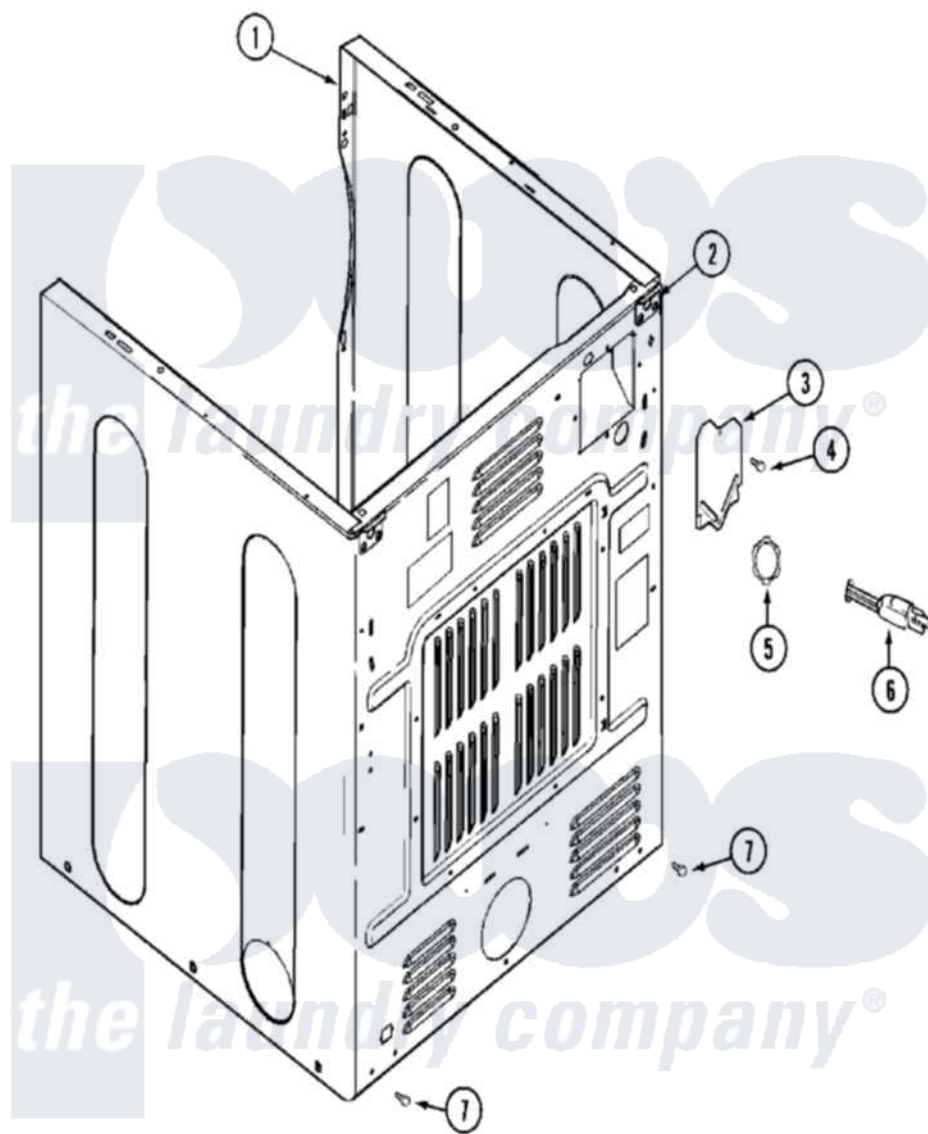

Maytag MDG16PDAEW 05 - CABINET-REAR

Maytag Residential Maytag MDG16PDAEW Dryer Parts Parts Diagram 05 - CABINET-REAR
 Click on the part number to view part

Item	Original Part Number	Replaced By	Status	Part Description
001	NLA		Not Available	CABINET (WHT)
002	22001995			Screw Note: Screw, Tumbler Front And Shroud
"	22003367	22004095		Hinge, Plastic
"	NLA		Not Available	BRACKET, CABINET HINGE
003	33001795			Cover, Terminal Block
004	22001995			Screw Note: Screw, Tumbler Front And Shroud
"	Y912873			Screw, Terminal Block Bracket
005	216183			Grommet, Cord Export
"	22002532	216183		Grommet, Cord Export
006	208749		Not Available	CORD, POWER (EXPORT)
"	22001558			Cord, Power
"	33001819		Not Available	CORD, POWER (AS WRAPPED)
007	22001995			Screw Note: Screw, Tumbler Front And Shroud