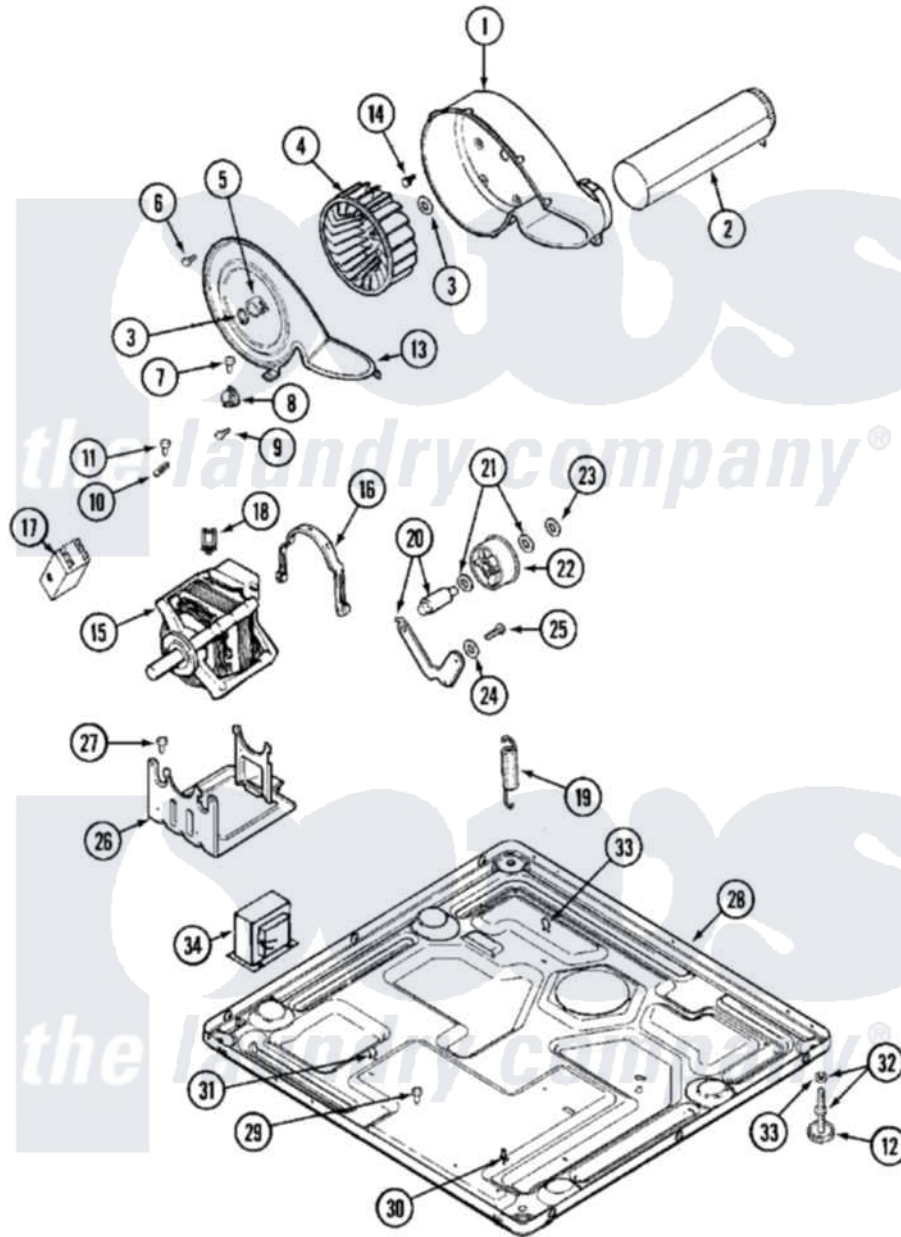

# Maytag MDG16PDAEW 07 - MOTOR DRIVE

Maytag Residential Maytag MDG16PDAEW Dryer Parts Parts Diagram 07 - MOTOR DRIVE  
 Click on the part number to view part

Item	Original Part Number	Replaced By	Status	Part Description
001	<a href="#">33001789</a>			Housing, Blower
002	<a href="#">22001995</a>			Screw Note: Screw, Tumbler Front And Shroud
"	<a href="#">33001800</a>			Duct Assembly, Exhaust
003	410233	<a href="#">9703438</a>		Ring-Retrn
004	<a href="#">33001790</a>			Wheel, Blower
005	<a href="#">312967</a>			Clamp, Blower Housing
006	33001855	<a href="#">33002917</a>		Screw, No.10-16
007	<a href="#">Y313561</a>			Screw---NA
008	<a href="#">303392</a>			Thermostat, Cycling
"	<a href="#">33303391</a>			Thermostat, Cycling
009	22001996	<a href="#">3370225</a>		Screw
010	<a href="#">33001762</a>			Fuse, Thermal
011	NLA		Not Available	SCREW, THERMAL CUT-OFF
012	<a href="#">Y314137</a>			Foot, Rubber
013	33001796	<a href="#">33002711</a>		Cover, Blower Housing
014	314818	<a href="#">1163839</a>		Screw