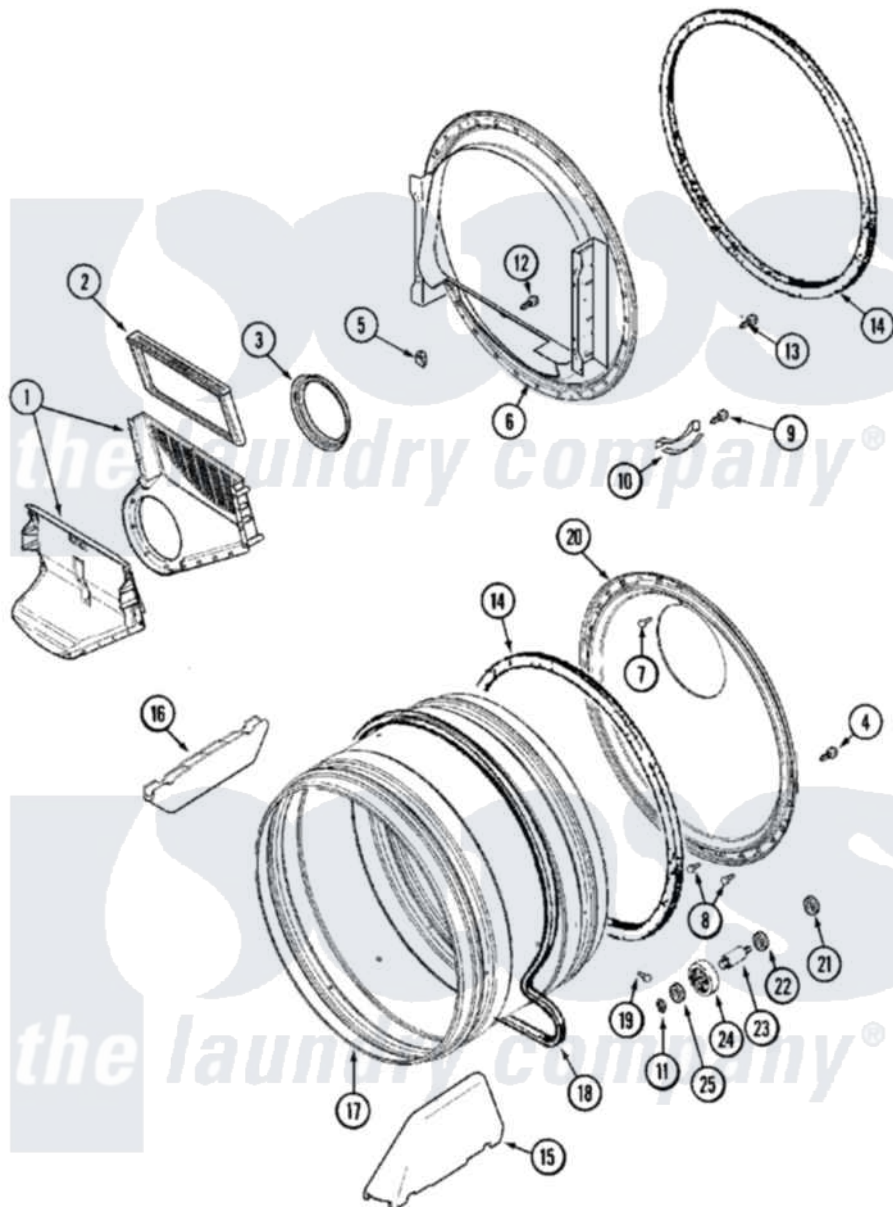

# Maytag MDG16PDAEW 09 - TUMBLER

Maytag [Residential Maytag MDG16PDAEW Dryer Parts](#) Parts Diagram 09 - TUMBLER  
 Click on the part number to view part

Item	Original Part Number	Replaced By	Status	Part Description
001	<a href="#">33001799</a>			Outlet Duct Assembly Note: Outlet Duct Assembly
002	<a href="#">33001808</a>			Filter, Lint
003	33001758	<a href="#">33002560</a>		Seal, Blower
004	<a href="#">33002190</a>			SCrew, C BraCe, BraCket, Cabinet
005	<a href="#">Y310376</a>			Clip, Door Switch Harness
006	<a href="#">33001802</a>			Front, Tumbler
007	<a href="#">210932</a>			Screw, No.8 X 9/16 Ctsk Note: Screw, Inlet Duct
008	22001996	<a href="#">3370225</a>		Screw
009	<a href="#">210720</a>			Rivet, Bearing To Tumbler Frnt
010	<a href="#">306508</a>			Tumbler Bearing Kit ---W
011	410233	<a href="#">9703438</a>		Ring-Retrn
012	NLA		Not Available	SCREW, OUTLET DUCT (PHILLIPS)
013	33001855	<a href="#">33002917</a>		Screw, No.10-16
014	<a href="#">33001807</a>			Seal, Tumbler

015	33001756	<a href="#">33002032</a>	Baffle
016	<a href="#">33001755</a>		Baffle
017	<a href="#">33001889</a>		Tumbler
018	33001777	<a href="#">33002535</a>	V-Belt
019	33001788	<a href="#">33002973</a>	Screw, No.9-15 X 1.00 Hx WS
020	<a href="#">33001801</a>		Back, Tumbler
021	<a href="#">33001443</a>		Nut, Hex
022	Y313347	<a href="#">312535</a>	Washer, Vault Mounting Brk.
023	Y312948	<a href="#">6-3129480</a>	Shaft- Tumbler
024	Y303373	<a href="#">12001541</a>	Drum Roller/Washer Assembly--W
025	<a href="#">312535</a>		Washer, Vault Mounting Brk.