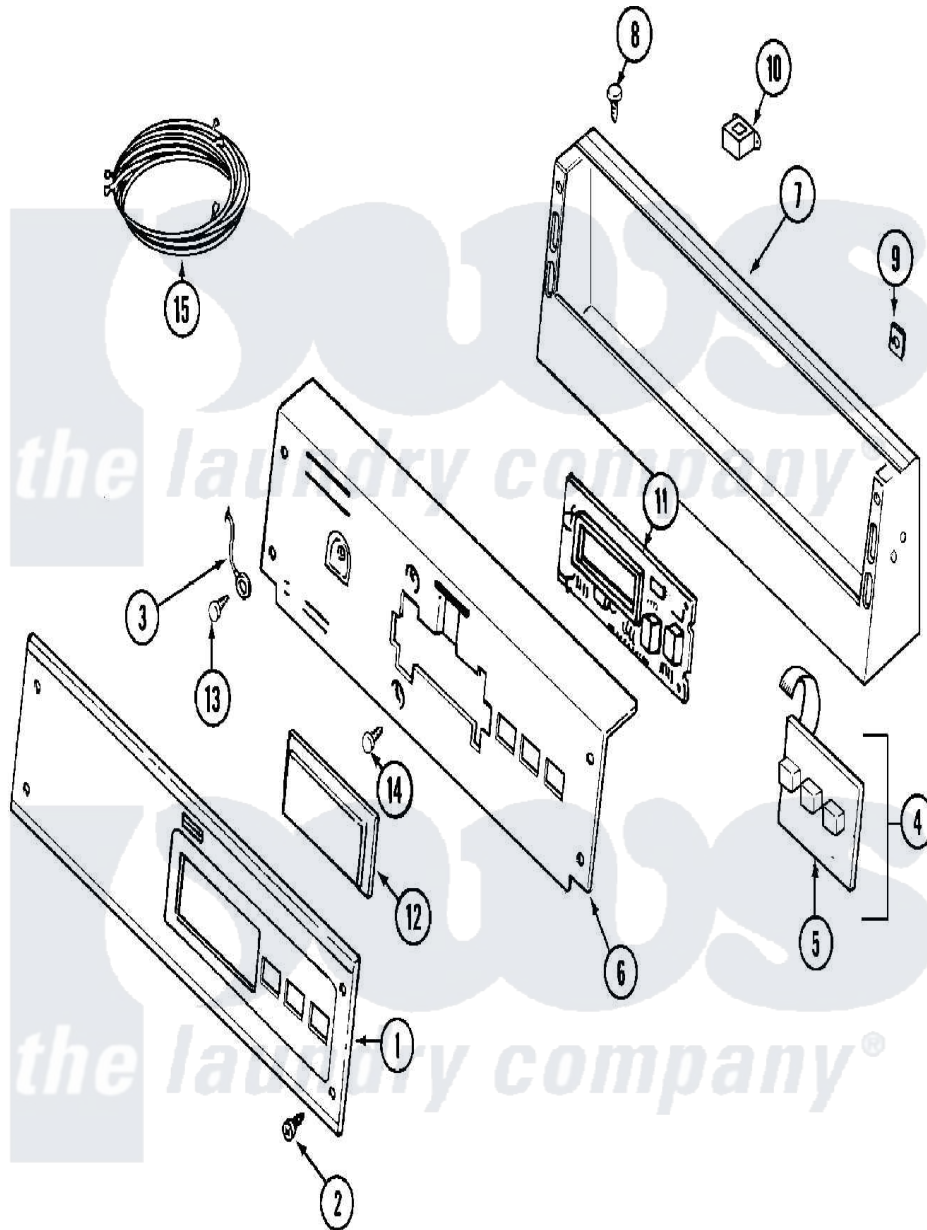

Maytag MDG16PDAGW 01 - CONTROL PANEL

Maytag [Residential Maytag MDG16PDAGW Dryer Parts](#) Parts Diagram 01 - CONTROL PANEL
 Click on the part number to view part

Item	Original Part Number	Replaced By	Status	Part Description
001	33001784	33002941		Facia - Pd/Ps
002	215506			Screw, Control Panel Overlay
003	22001959			Wire, Ground
004	215527	W10140652		Screw, 6-20 X 1/2
"	306694			Backup Plate With Switch
005	215517	W10131113		Push Button
006	22001511	22002954		Deflector, Water
"	33001785			Bracket, Back
"	33002519			Bracket, Back
007	22002329			Console
"	22003089			Console
008	22001996	3370225		Screw
009	215003			Fastener, Panel And Bracket
010	211251			Screw, Transformer
"	22001419			Nut, Transformer
"	22002139			Transformer

011	33001204		Stand-Off, Ccontrol Board
"	33001746	W10130081	Control Board
"	912077		Locknut, Reader Harness
012	22001962	W10131114	Cover, Display
013	211252		Screw, Ground Wire
014	215526		Screw, Circuit Board
015	33001973		Wire Harness, Main
"	33002168		Wire Harness, Main