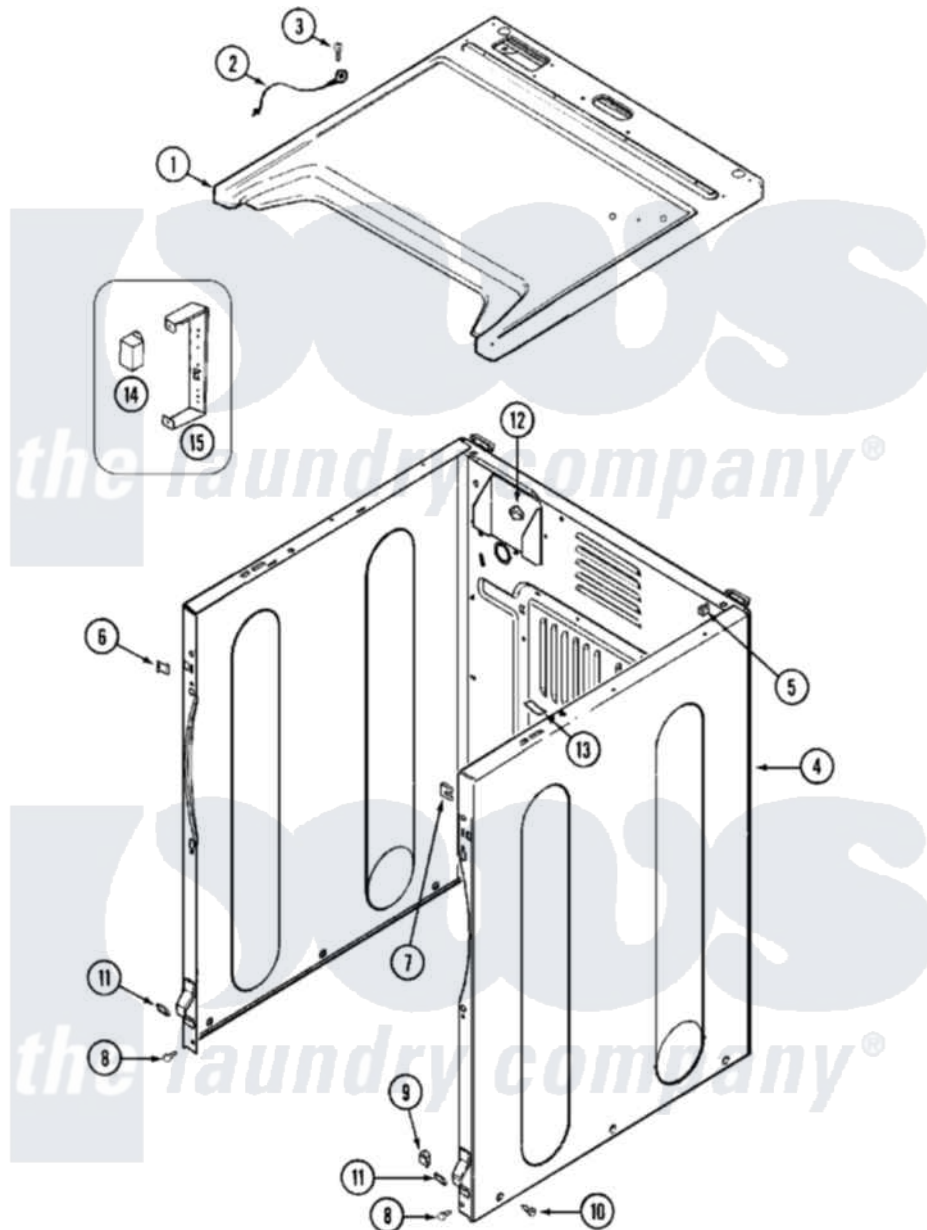

Maytag MDG16PDAGW 03 - CABINET-FRONT

Maytag [Residential Maytag MDG16PDAGW Dryer Parts](#) Parts Diagram 03 - CABINET-FRONT
 Click on the part number to view part

Item	Original Part Number	Replaced By	Status	Part Description
001	33001949			Cover, Top
"	33002629			Cover, Top
002	22001959			Wire, Ground
003	210186	3370225		Screw
004	NLA		Not Available	CABINET (WHT)
005	310933	33002194		Nut, Speed
006	22002049			Clip Note: Clip, Front Panel
007	213280	204439		Screw And Fstner Assembly
008	22001995			Screw Note: Screw, Tumbler Front And Shroud
009	Y310376			Clip, Door Switch Harness
010	213007			Xfor Cabinet See Cabinet, Back
"	22003409	213007		Xfor Cabinet See Cabinet, Back
011	22002239			Clip, Front Panel
012	Y310376			Clip, Door Switch Harness

013	33001836		Strap, Top Cover Support
014	206824	W10133335	Relay, Motor
015	314627		Bracket, Relays
"	Y251119	3177991	Screw