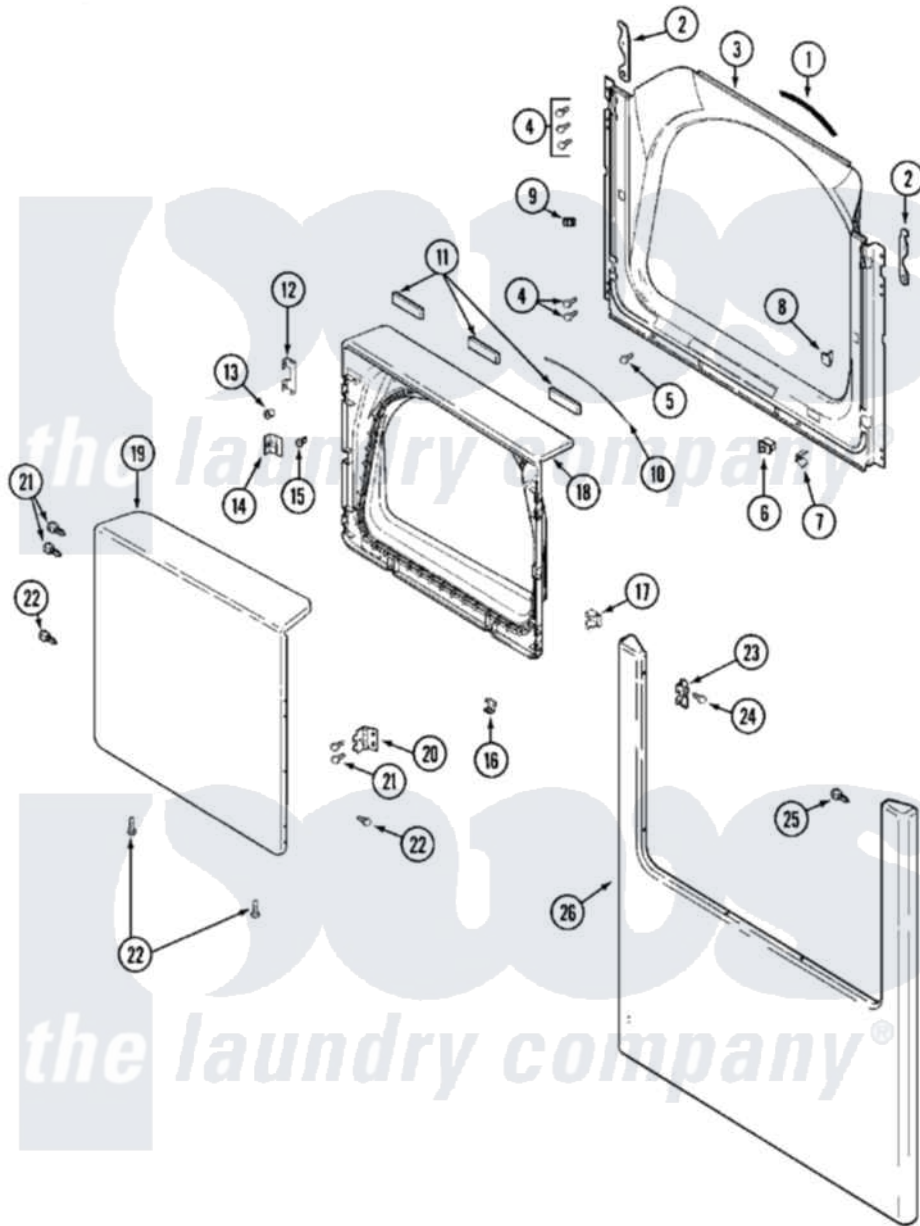

Maytag MDG16PDAGW 04 - DOOR

Maytag [Residential Maytag MDG16PDAGW Dryer Parts](#) Parts Diagram 04 - DOOR
 Click on the part number to view part

Item	Original Part Number	Replaced By	Status	Part Description
001	33001767			Seal, Shroud
002	22002247	33002597		Hook, Security
003	33001954			Shroud
004	22001995			Screw Note: Screw, Tumbler Front And Shroud
005	33001768			Screw, Shroud Note: Screw, Shroud And Outlet Duct
006	33002166			Switch, Door
007	33001760			Bracket, Hinge
008	NLA		Not Available	PLUG, DOOR CATCH
009	Y304578	LA-1003		Door Catch Kit
010	33002094			Seal, Door
011	33001268		Not Available	PAD, DOOR
012	22002038			Clip, Door
013	33001771			Bushing, Inner Door
014	33001793			Bracket, Strike
015	33001761			Strike, Door

016	22002039		Clip, Door
017	33001763		Plug, Inner Door
018	33001899		Door, Inner
019	33001904		Door, Outer
020	33001759		Hinge, Door
021	22002062	98006631	Screw
022	22002063		Screw No.8-18AB Wafer Head
023	33001764		Cover, Hinge Hole
024	33001846		Screw, Hinge Hole Cover
025	22002243		Screw, Front Panel And Hinge
"	22002244		Clip, Grounding
026	22002239		Clip, Front Panel
"	33001901		Panel, Front