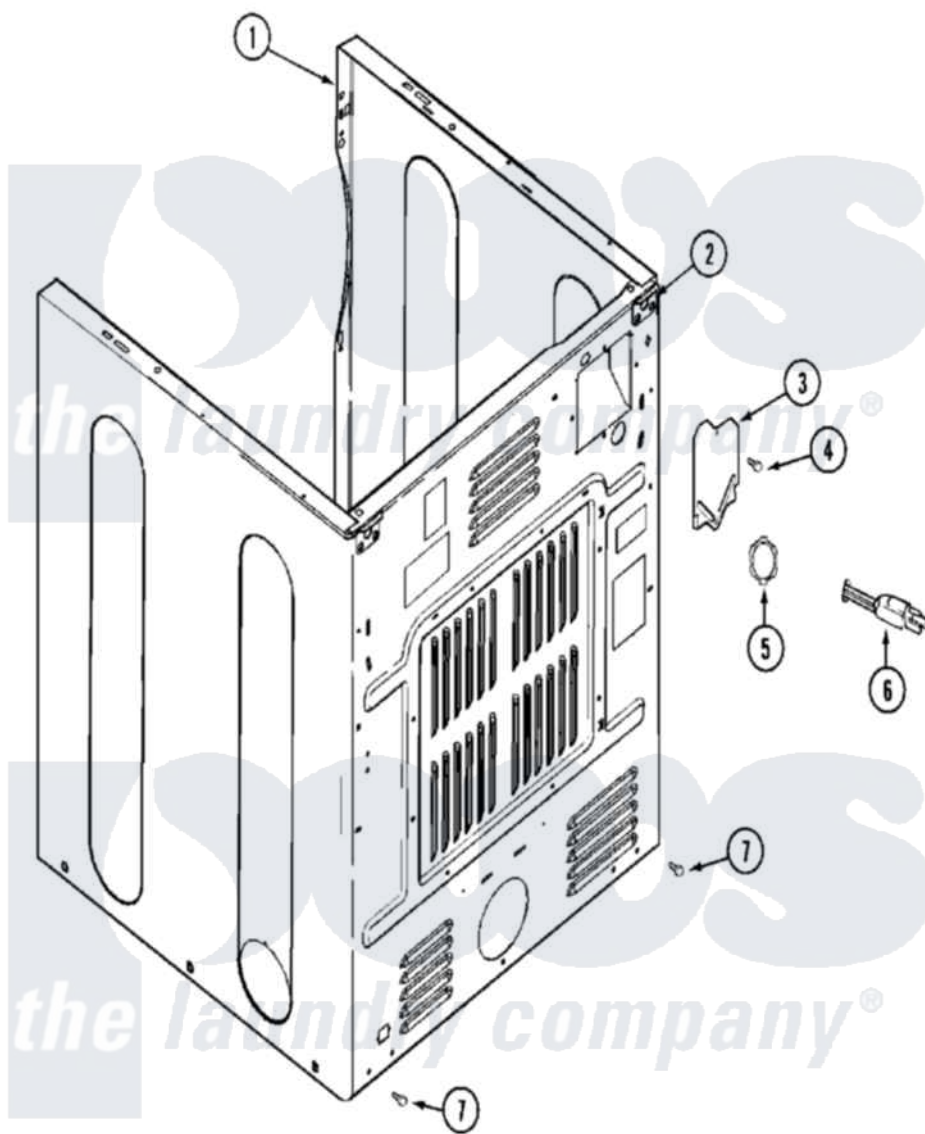

Maytag MDG16PDAGW 05 - CABINET-REAR

Maytag Residential Maytag MDG16PDAGW Dryer Parts Parts Diagram 05 - CABINET-REAR
 Click on the part number to view part

Item	Original Part Number	Replaced By	Status	Part Description
001	NLA		Not Available	CABINET (WHT)
002	22001995			Screw Note: Screw, Tumbler Front And Shroud
"	22003367	22004095		Hinge, Plastic
"	NLA		Not Available	BRACKET, CABINET HINGE
003	33001795			Cover, Terminal Block
004	22001995			Screw Note: Screw, Tumbler Front And Shroud
"	Y912873			Screw, Terminal Block Bracket
005	216183			Grommet, Cord Export
"	22002532	216183		Grommet, Cord Export
006	208749		Not Available	CORD, POWER (EXPORT)
"	22001558			Cord, Power
"	33001819		Not Available	CORD, POWER (AS WRAPPED)
007	22001995			Screw Note: Screw, Tumbler Front And Shroud