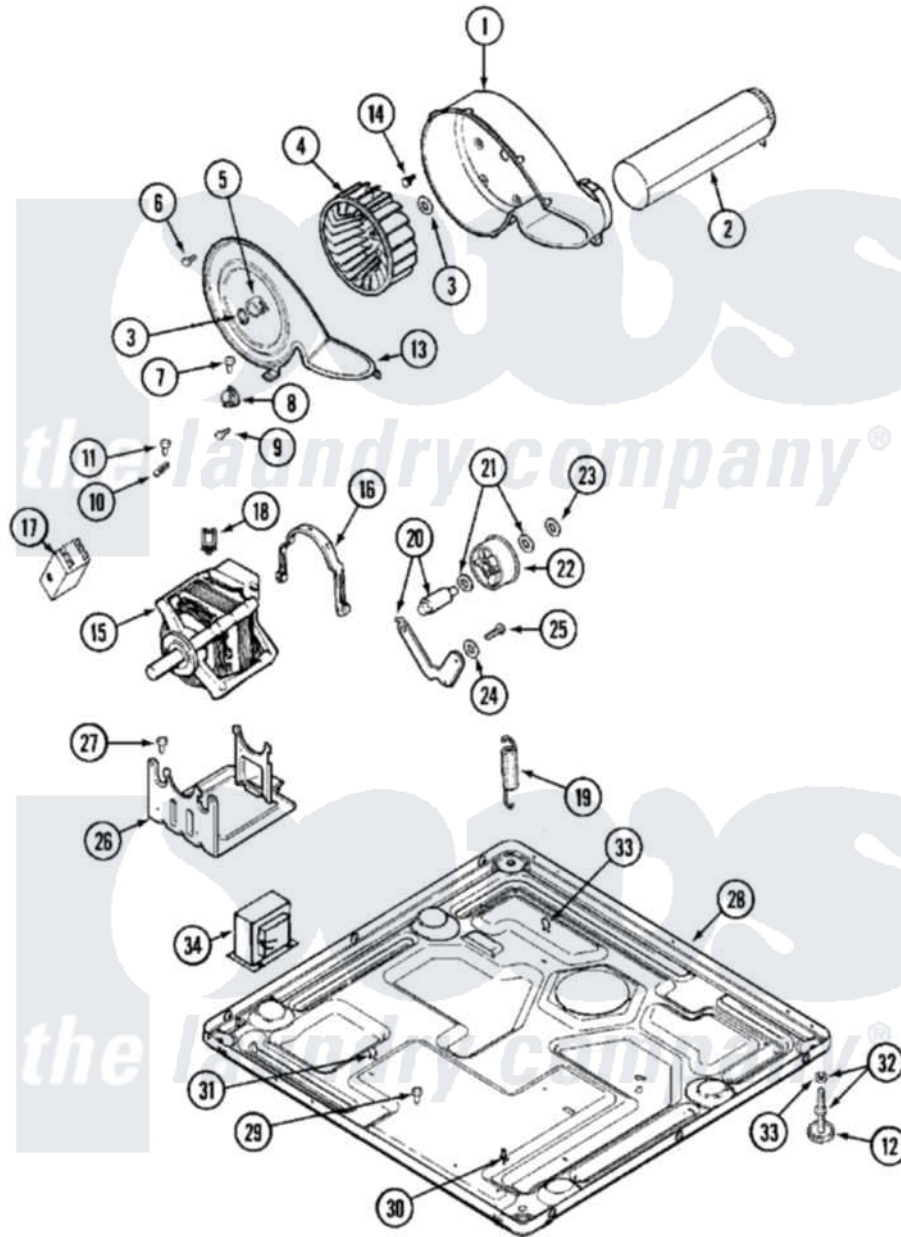

Maytag MDG16PDAGW 07 - MOTOR DRIVE

Maytag Residential Maytag MDG16PDAGW Dryer Parts Parts Diagram 07 - MOTOR DRIVE
 Click on the part number to view part

Item	Original Part Number	Replaced By	Status	Part Description
001	33001789			Housing, Blower
002	22001995			Screw Note: Screw, Tumbler Front And Shroud
"	33001800			Duct Assembly, Exhaust
003	410233	9703438		Ring-Retrn
004	33001790			Wheel, Blower
005	312967			Clamp, Blower Housing
006	33001855	33002917		Screw, No.10-16
007	Y313561			Screw---NA
008	303392			Thermostat, Cycling
"	33303391			Thermostat, Cycling
009	22001996	3370225		Screw
010	33001762			Fuse, Thermal
011	NLA		Not Available	SCREW, THERMAL CUT-OFF
012	Y314137			Foot, Rubber
013	33001796	33002711		Cover, Blower Housing
014	314818	1163839		Screw

015	33001945	W10197708	Motor-Drve
"	33002463	W10197708	Motor-Drve
"	33002479	W10197708	Motor-Drve
016	Y015825		Clip, Motor To Motor Support
017	NLA	Not Available	SWITCH, MOTOR
018	Y310376		Clip, Door Switch Harness
019	33001754	33002459	Assembly, Spring And Plug
"	33002460	33002459	Assembly, Spring And Plug
"	33002461		Plug For Spring
020	33001840	6-3705180	Idler Arm
021	Y312527		Washer, Idler Shaft
022	33001783	6-3700340	BearIng- I
023	312958	354987	Ring, Retaining
024	315772		Sleeve, Idler Arm
025	Y014874		Screw, Idler Arm And Sleeve
026	Y313561		Screw----NA
"	33001752	33002817	Motor Support, Offset
"	33002466	33002817	Motor Support, Offset
027	Y313561		Screw----NA
028	33002622		Base,
"	NLA	Not Available	BASE ASSEMBLY
029	22001078	3177991	Screw
030	315471	22003298	Retainer, Wire
031	410490		Spring, Retainer Wire Harness
032	Y305086		Adjustable Leg And Nut
033	Y052740	62739	Nut, Lock
035	211294	90767	Screw, 8A X 3/8 HeX Washer Head Tapping
"	33001948		Transformer Lower
"	Y313559		Screw