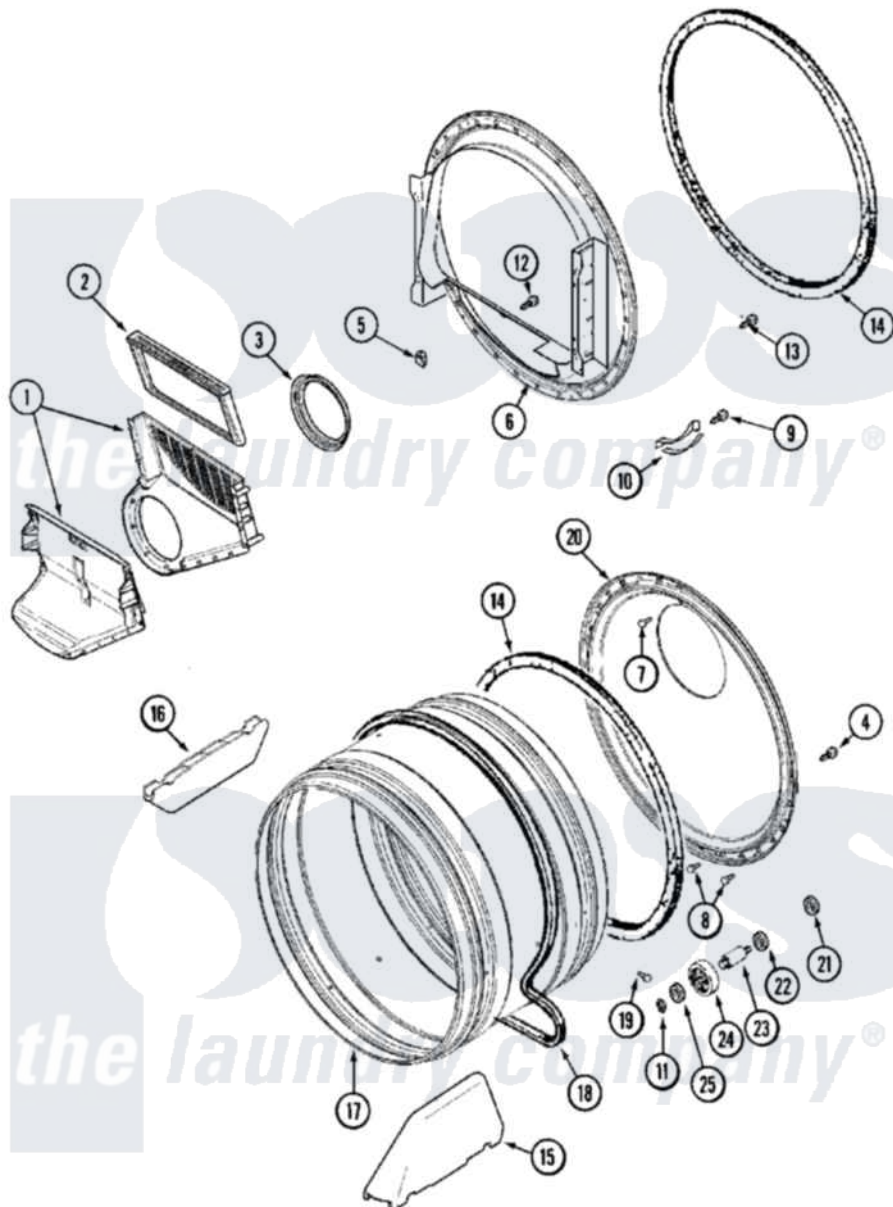

Maytag MDG16PDAGW 09 - TUMBLER

Maytag [Residential Maytag MDG16PDAGW Dryer Parts](#) Parts Diagram 09 - TUMBLER
 Click on the part number to view part

Item	Original Part Number	Replaced By	Status	Part Description
001	33001799			Outlet Duct Assembly Note: Outlet Duct Assembly
002	33001808			Filter, Lint
003	33001758	33002560		Seal, Blower
004	33002190			SCrew, C BraCe, BraCket, Cabinet
005	Y310376			Clip, Door Switch Harness
006	33001802			Front, Tumbler
007	210932			Screw, No.8 X 9/16 Ctsk Note: Screw, Inlet Duct
008	22001996	3370225		Screw
009	210720			Rivet, Bearing To Tumbler Frnt
010	306508			Tumbler Bearing Kit ---W
011	410233	9703438		Ring-Retrn
012	NLA		Not Available	SCREW, OUTLET DUCT (PHILLIPS)
013	33001855	33002917		Screw, No.10-16
014	33001807			Seal, Tumbler

015	33001756	33002032	Baffle
016	33001755		Baffle
017	33001889		Tumbler
018	33001777	33002535	V-Belt
019	33001788	33002973	Screw, No.9-15 X 1.00 Hx WS
020	33001801		Back, Tumbler
021	33001443		Nut, Hex
022	Y313347	312535	Washer, Vault Mounting Brk.
023	Y312948	6-3129480	Shaft- Tumbler
024	Y303373	12001541	Drum Roller/Washer Assembly--W
025	312535		Washer, Vault Mounting Brk.