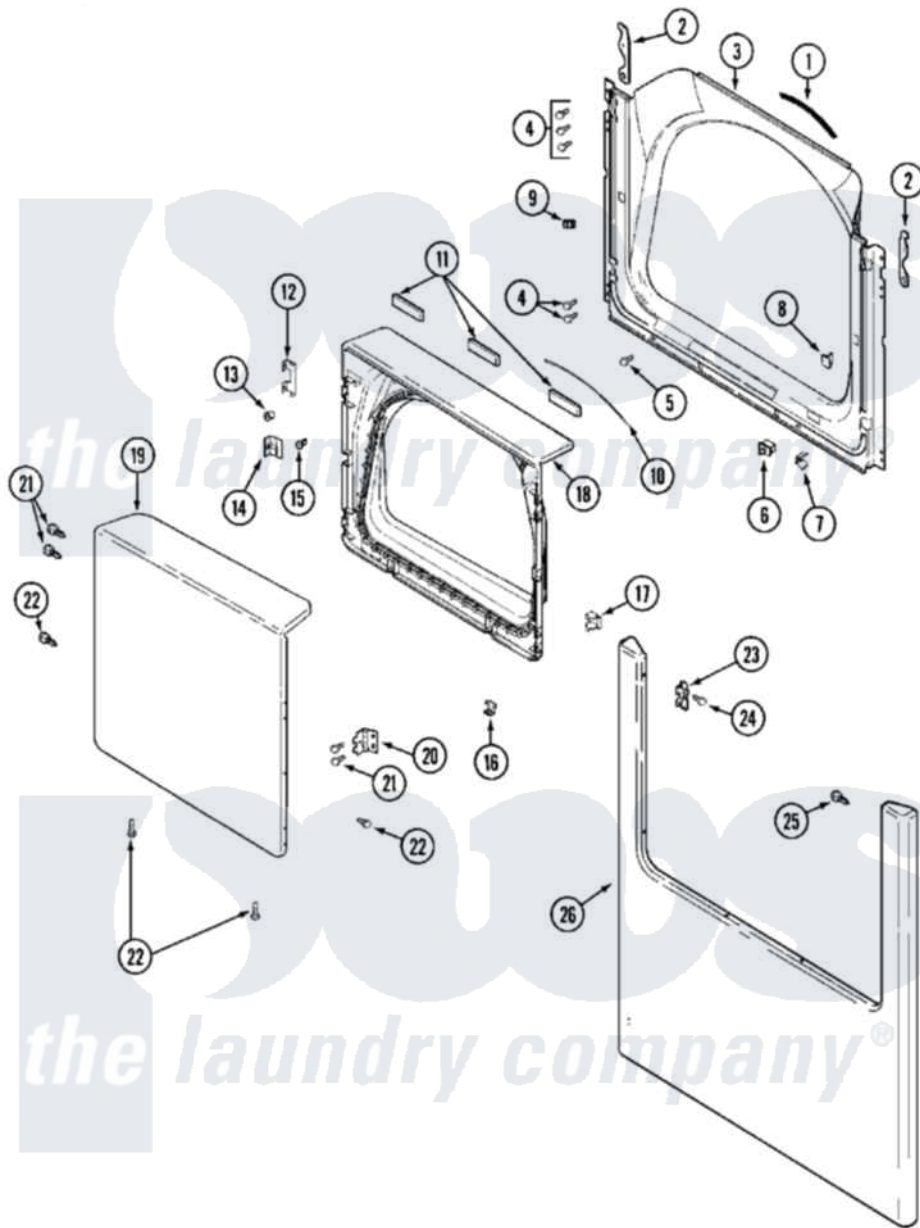

Maytag MDG16PDAWA 03 - DOOR

Maytag [Residential Maytag MDG16PDAWA Dryer Parts](#) Parts Diagram 03 - DOOR
 Click on the part number to view part

Item	Original Part Number	Replaced By	Status	Part Description
001	33001767			Seal, Shroud
002	22002247	33002597		Hook, Security
003	33001900			Shroud
"	NLA		Not Available	(ALM)
004	22001995			Screw Note: Screw, Tumbler Front And Shroud
005	33001768			Screw, Shroud Note: Screw, Shroud And Outlet Duct
006	33001509	W10169313		Switch-Dor
007	33001760			Bracket, Hinge
008	NLA		Not Available	PLUG, DOOR CATCH
009	Y304578	LA-1003		Door Catch Kit
010	33002094			Seal, Door
011	33001268		Not Available	PAD, DOOR
012	22002038			Clip, Door
013	33001771			Bushing, Inner Door
014	33001793			Bracket, Strike

015	33001761		Strike, Door
016	22002039		Clip, Door
017	33001763		Plug, Inner Door
018	22002039		Clip, Door
"	22002063		Screw No.8-18AB Wafer Head
"	33001899		Door, Inner
"	33001908		DOOR, INNER (ALM)
"	33002351		Screw
019	33001904		Door, Outer
"	NLA	Not Available	(ALM)
020	33001759		Hinge, Door
021	22002062	98006631	Screw
022	22002063		Screw No.8-18AB Wafer Head
"	22002064	489355	Screw, 8 X 1/2
023	33001764		Cover, Hinge Hole
"	33001765		Cover, Hinge Hole
024	33001846		Screw, Hinge Hole Cover
025	22002243		Screw, Front Panel And Hinge
"	22002244		Clip, Grounding
026	22002239		Clip, Front Panel
"	33001901		Panel, Front
"	NLA	Not Available	(ALM)