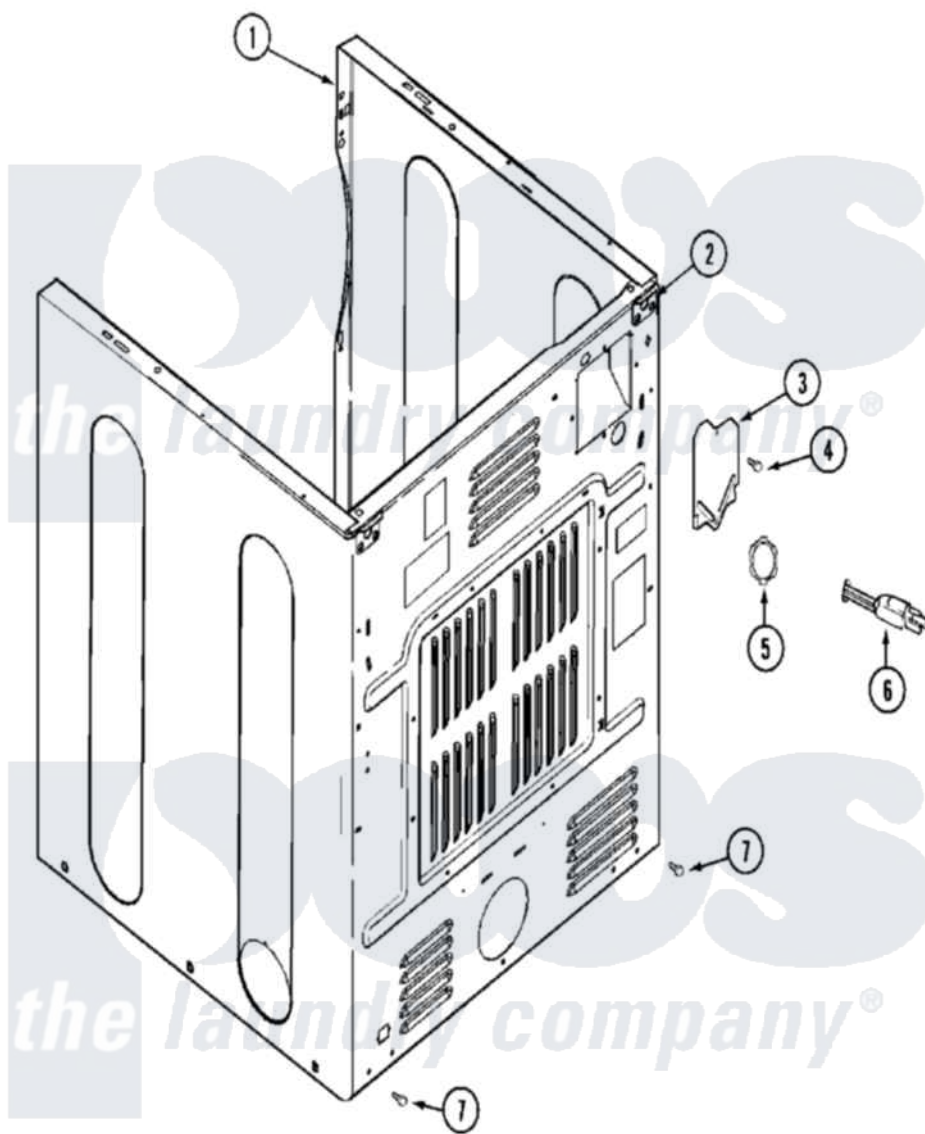

Maytag MDG16PDAWA 04 - CABINET-REAR

Maytag Residential Maytag MDG16PDAWA Dryer Parts Parts Diagram 04 - CABINET-REAR
 Click on the part number to view part

Item	Original Part Number	Replaced By	Status	Part Description
001	NLA		Not Available	CABINET (WHT)
002	22001995			Screw Note: Screw, Tumbler Front And Shroud
"	22003367	22004095		Hinge, Plastic
"	NLA		Not Available	BRACKET, CABINET HINGE
003	33001795			Cover, Terminal Block
004	22001995			Screw Note: Screw, Tumbler Front And Shroud
005	33001425			Locknut, Eared For Canadian
006	208784	22003062		Cord, Power
007	22001995			Screw Note: Screw, Tumbler Front And Shroud