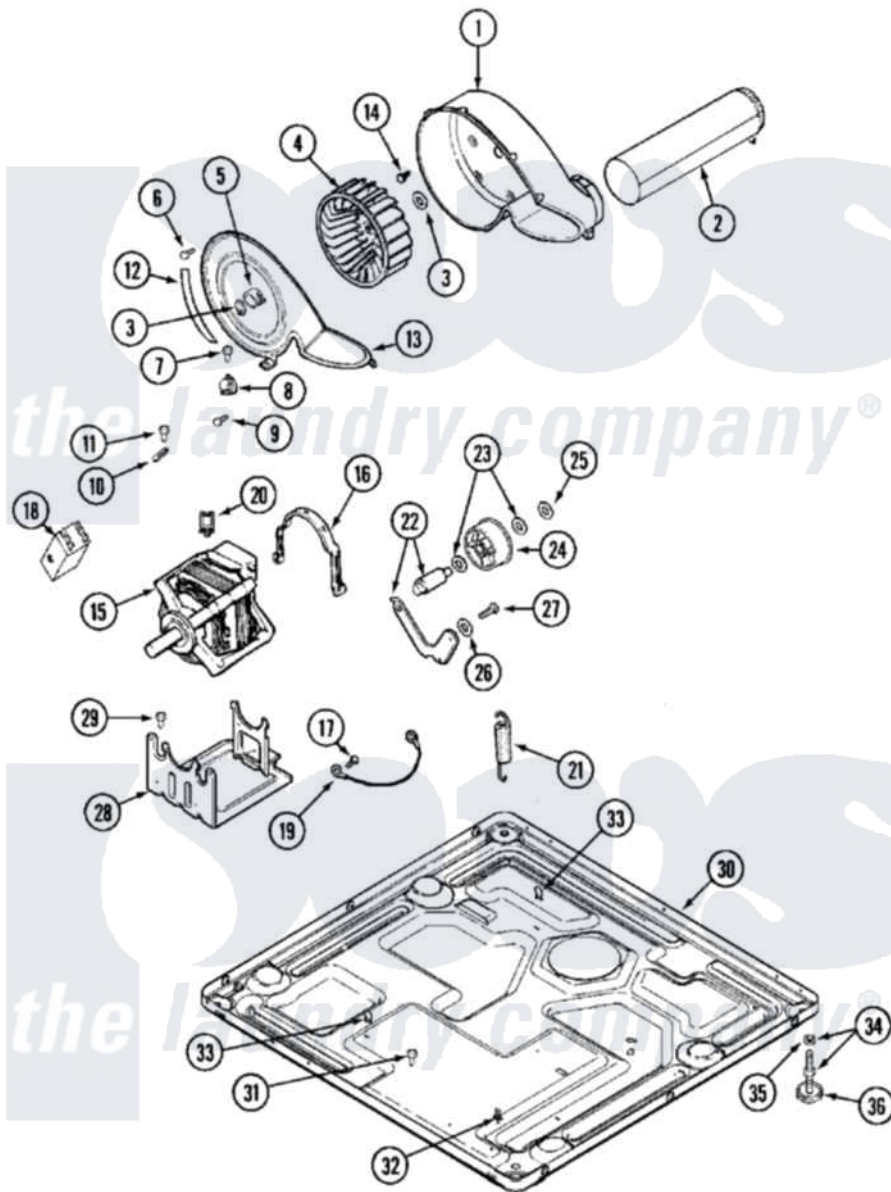

Maytag MDG16PDAWA 06 - MOTOR DRIVE

Maytag Residential Maytag MDG16PDAWA Dryer Parts Parts Diagram 06 - MOTOR DRIVE
 Click on the part number to view part

| Item | Original Part Number | Replaced By | Status | Part Description |
|------|--------------------------|--------------------------|---------------|---|
| 001 | 33001789 | | | Housing, Blower |
| 002 | 22001995 | | | Screw Note: Screw, Tumbler Front And Shroud |
| " | 33001800 | | | Duct Assembly, Exhaust |
| 003 | 410233 | 9703438 | | Ring-Retrn |
| 004 | 33001790 | | | Wheel, Blower |
| " | 33002797 | | | Wheel, Blower |
| 005 | 312967 | | | Clamp, Blower Housing |
| 006 | 33001855 | 33002917 | | Screw, No.10-16 |
| 007 | Y313561 | | | Screw----NA |
| 008 | 303392 | | | Thermostat, Cycling |
| " | 33303391 | | | Thermostat, Cycling |
| 009 | 22001996 | 3370225 | | Screw |
| 010 | 33001762 | | | Fuse, Thermal |
| 011 | NLA | | Not Available | SCREW, THERMAL CUT-OFF |
| 012 | NLA | | Not Available | SEAL, BLOWER COVER |
| 013 | 33001796 | 33002711 | | Cover, Blower Housing |