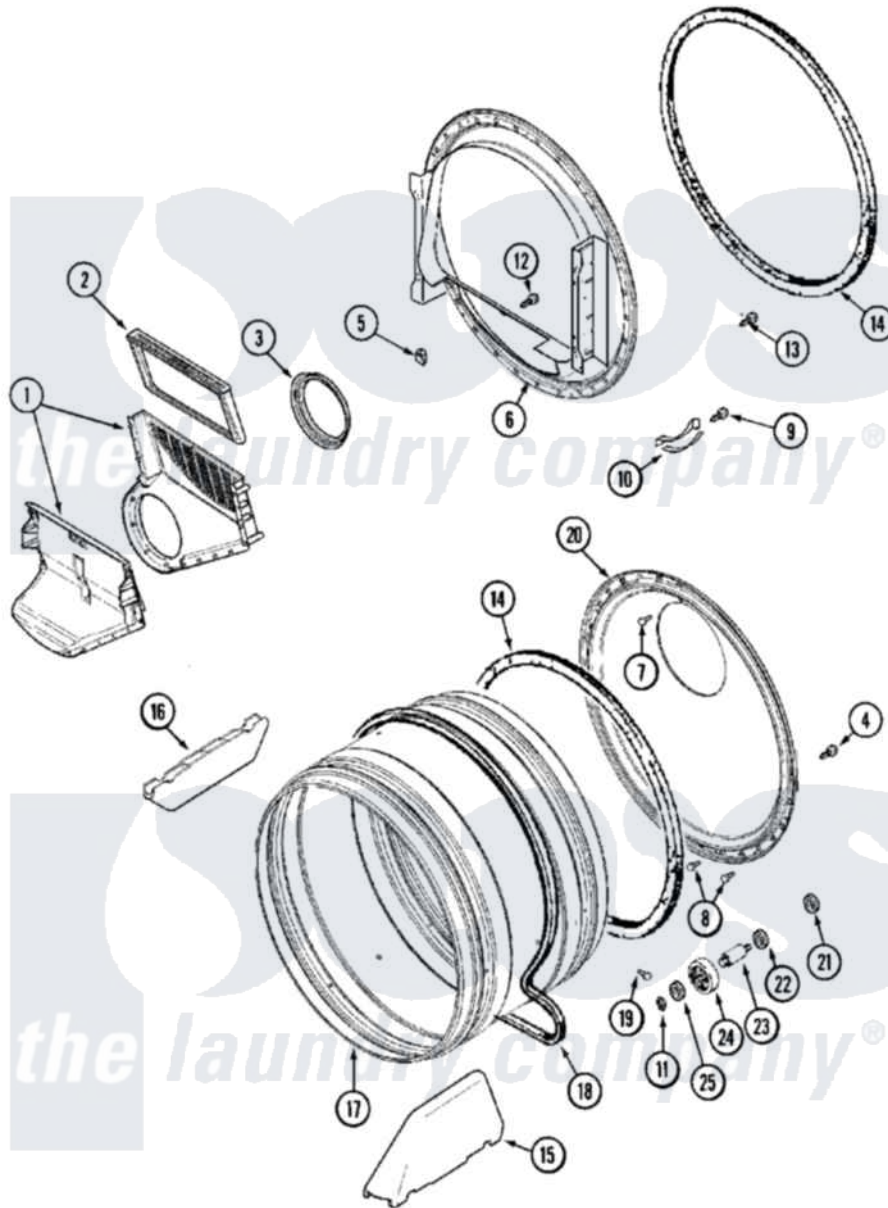

Maytag MDG16PDAWA 07 - TUMBLER

Maytag [Residential Maytag MDG16PDAWA Dryer Parts](#) Parts Diagram 07 - TUMBLER
 Click on the part number to view part

Item	Original Part Number	Replaced By	Status	Part Description
001	33001799			Outlet Duct Assembly Note: Outlet Duct Assembly
002	33001808			Filter, Lint
003	33001758	33002560		Seal, Blower
004	33002190			SCrew, C BraCe, BraCket, Cabinet
005	Y310376			Clip, Door Switch Harness
006	33001802			Front, Tumbler
007	210932			Screw, No.8 X 9/16 Ctsk Note: Screw, Inlet Duct
008	22001996	3370225		Screw
009	210720			Rivet, Bearing To Tumbler Frnt
010	306508			Tumbler Bearing Kit ---W
011	410233	9703438		Ring-Retrn
012	NLA		Not Available	SCREW, OUTLET DUCT (PHILLIPS)
013	33001855	33002917		Screw, No.10-16
014	33001807			Seal, Tumbler

015	33001756	33002032	Baffle
016	33001755		Baffle
017	33001889		Tumbler
018	33001777	33002535	V-Belt
019	33001788	33002973	Screw, No.9-15 X 1.00 Hx WS
020	33001801		Back, Tumbler
021	33001443		Nut, Hex
022	Y313347	312535	Washer, Vault Mounting Brk.
023	Y312948	6-3129480	Shaft- Tumbler
024	Y303373	12001541	Drum Roller/Washer Assembly--W
025	312535		Washer, Vault Mounting Brk.