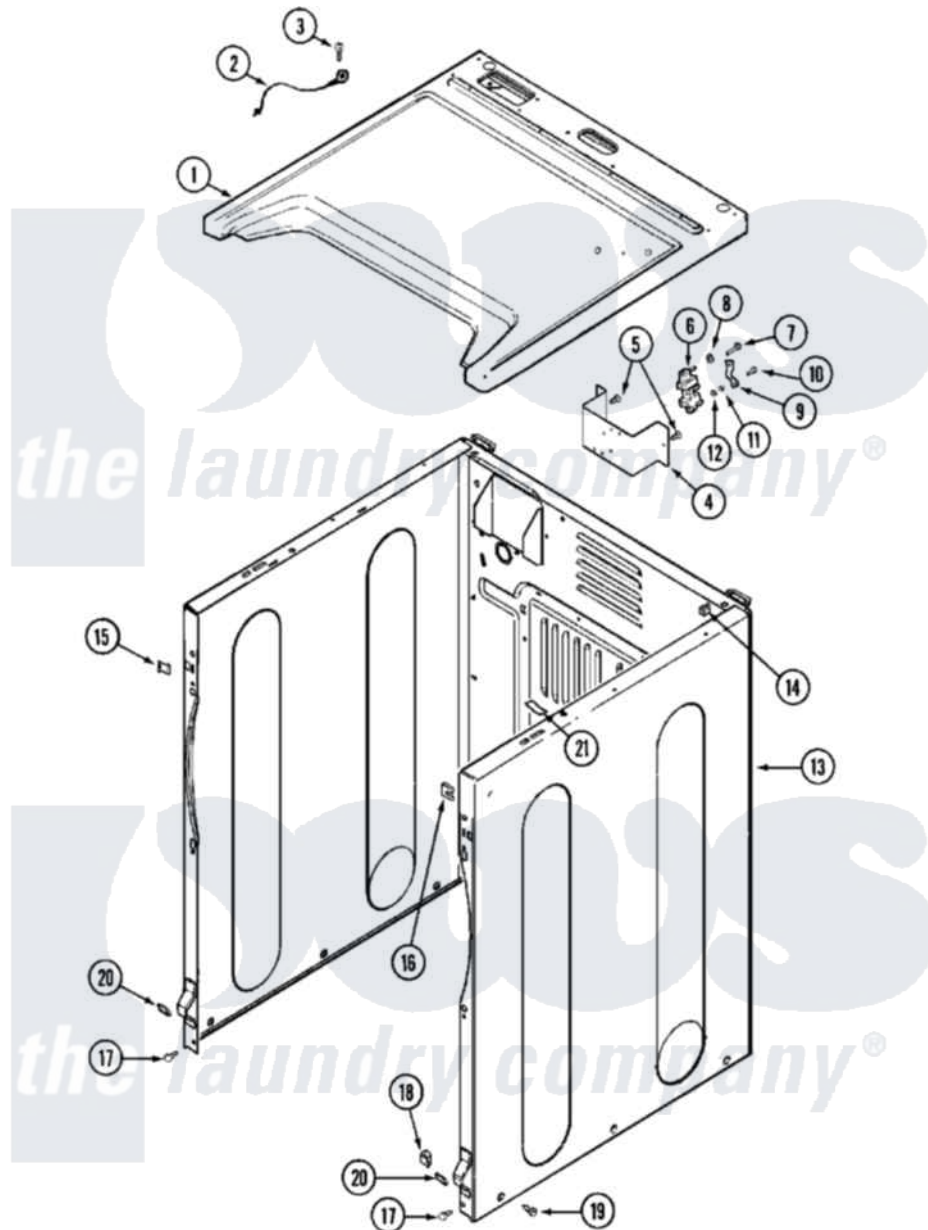

# Maytag MDG16PDAWA 08 - CABINET-FRONT

Maytag [Residential Maytag MDG16PDAWA Dryer Parts](#) Parts Diagram 08 - CABINET-FRONT  
 Click on the part number to view part

Item	Original Part Number	Replaced By	Status	Part Description
001	<a href="#">33001949</a>			Cover, Top
"	<a href="#">33002633</a>			Cover, Top
"	NLA		Not Available	COVER, TOP (ALM)
002	<a href="#">22001959</a>			Wire, Ground
003	210186	<a href="#">3370225</a>		Screw
004	NLA		Not Available	BRACKET, TERMINAL BLOCK---NA
005	<a href="#">22001995</a>			Screw Note: Screw, Tumbler Front And Shroud
006	<a href="#">33001244</a>			Block, Terminal
007	Y312209	<a href="#">W10001200</a>		Screw
008	<a href="#">Y311270</a>			Washer, Terminal Block
009	<a href="#">Y312184</a>			Strap, Grounding
010	NLA		Not Available	SCREW, GROUND STRAP
011	311484	<a href="#">112432</a>		Nut
012	<a href="#">311093</a>			Washer, Terminal Connection
013	NLA		Not Available	CABINET (WHT)

014	310933	<a href="#">33002194</a>	Nut, Speed
015	<a href="#">22002049</a>		Clip Note: Clip, Front Panel
016	213280	<a href="#">204439</a>	Screw And Fstner Assembly
017	<a href="#">22001995</a>		Screw Note: Screw, Tumbler Front And Shroud
018	<a href="#">22003298</a>		Retainer, Wire
019	<a href="#">213007</a>		Xfor Cabinet See Cabinet, Back
"	22003409	<a href="#">213007</a>	Xfor Cabinet See Cabinet, Back
020	<a href="#">22002239</a>		Clip, Front Panel
021	<a href="#">33001836</a>		Strap, Top Cover Support