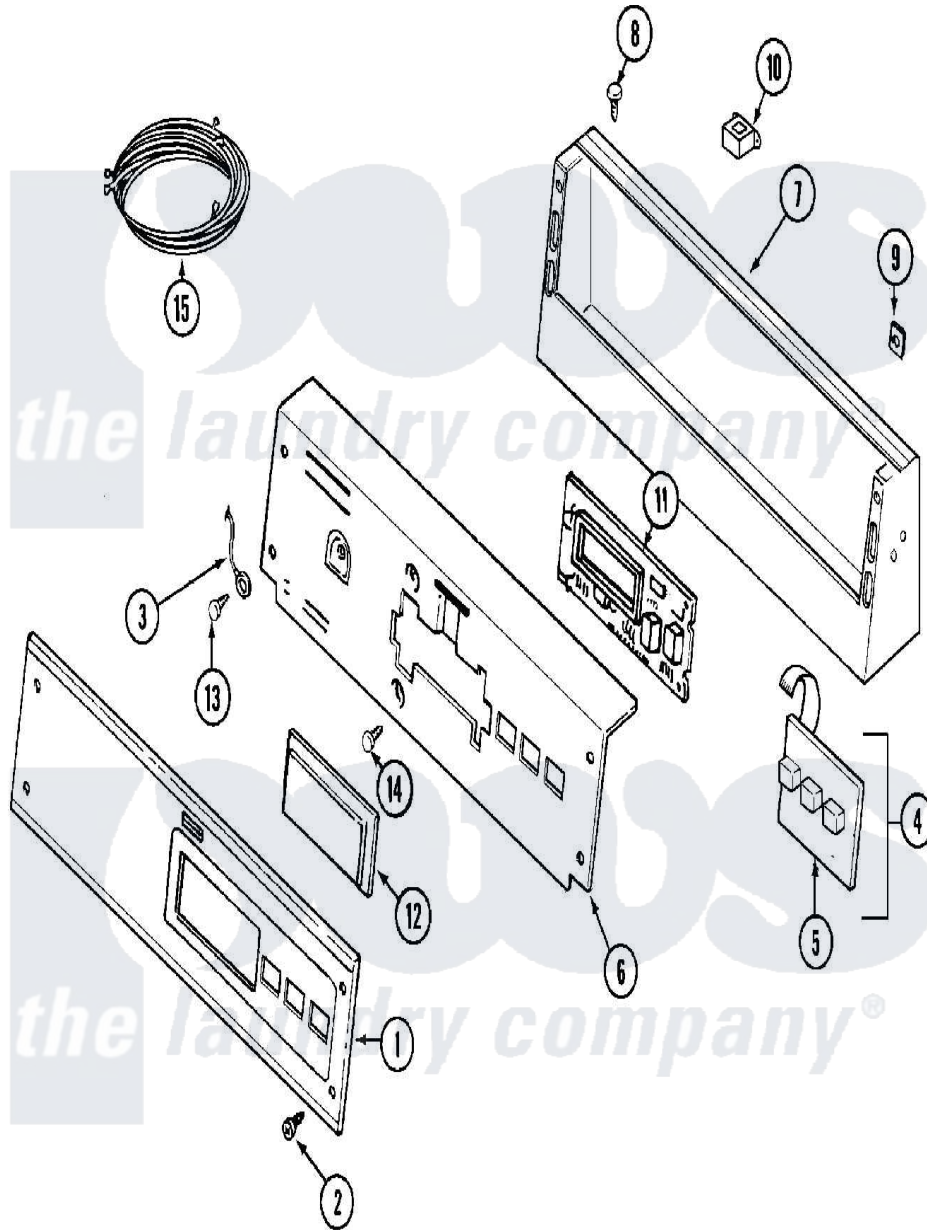

**Maytag MDG16PDAWQ 04 - CONTROL PANEL
(MDG16PDAWQ/MDG16PDAXQ)**

Maytag [Residential Maytag MDG16PDAWQ Dryer Parts](#) Parts Diagram 04 - CONTROL PANEL
(MDG16PDAWQ/MDG16PDAXQ)
Click on the part number to view part

Item	Original Part Number	Replaced By	Status	Part Description
001	33001784	33002941		Facia - Pd/Ps
002	215506			Screw, Control Panel Overlay
003	22001959			Wire, Ground
004	215527	W10140652		Screw, 6-20 X 1/2
"	306694			Backup Plate With Switch
005	215517	W10131113		Push Button
006	22001511	22002954		Deflector, Water
"	33002429			Bracket, Back
"	NLA		Not Available	BRACKET, BACK (BSQ)
007	22002889			Console
"	22003088			Console
008	22001996	3370225		Screw
009	215003			Fastener, Panel And Bracket
010	211251			Screw, Transformer
"	22001419			Nut, Transformer

"	22001960		Transformer
011	33001204		Stand-Off, Ccontrol Board
"	33001746	W10130081	Control Board
"	912077		Locknut, Reader Harness
012	22001962	W10131114	Cover, Display
013	211252		Screw, Ground Wire
014	215526		Screw, Circuit Board
015	NLA	Not Available	WIRE HARNESS, MAIN