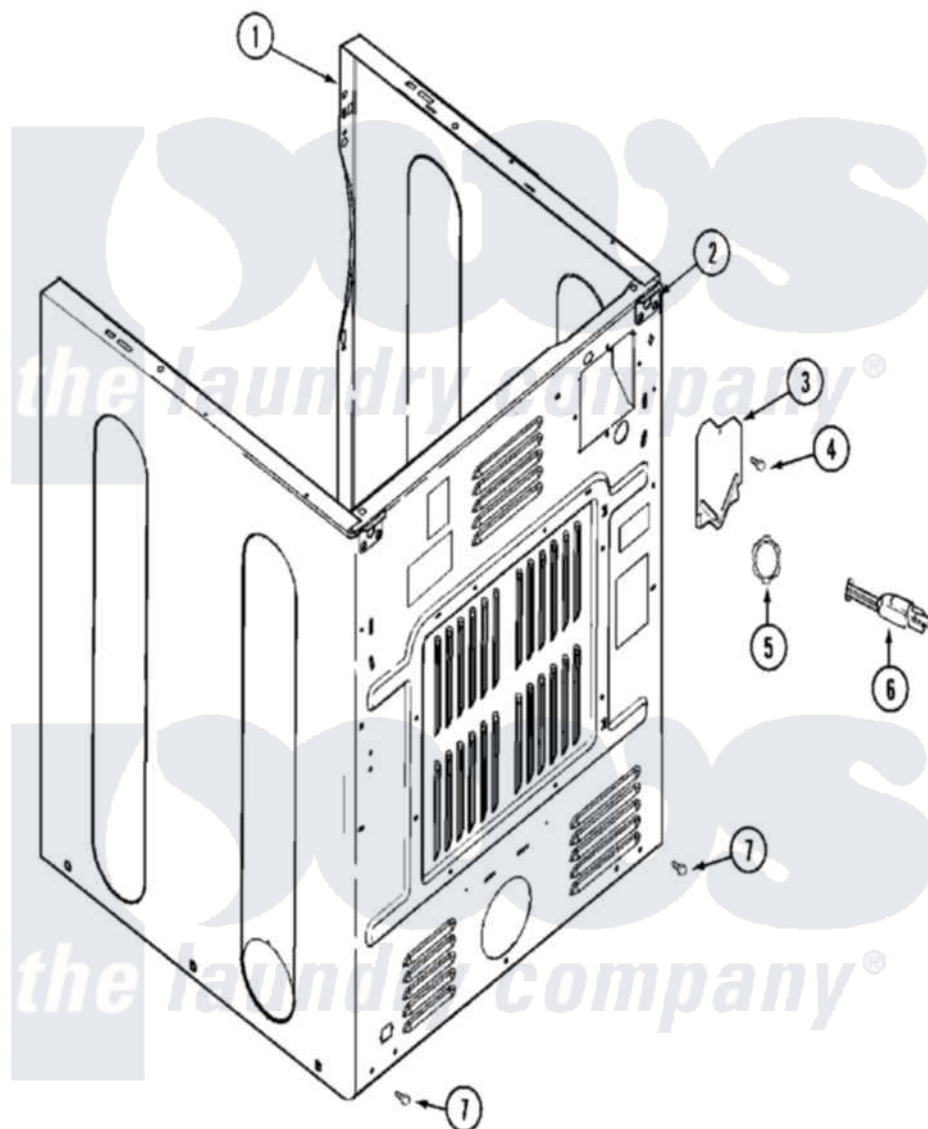

**Maytag MDG16PDAWQ 07 - CABINET-REAR
(MDG16PDAWQ/MDG16PDAXQ)**

Maytag [Residential Maytag MDG16PDAWQ Dryer Parts](#) Parts Diagram 07 - CABINET-REAR
(MDG16PDAWQ/MDG16PDAXQ)
Click on the part number to view part

Item	Original Part Number	Replaced By	Status	Part Description
001	22003644			Cabinet Assembly
"	NLA		Not Available	CABINET (BSQ)
002	22001995			Screw Note: Screw, Tumbler Front And Shroud
"	22003367	22004095		Hinge, Plastic
"	NLA		Not Available	BRACKET, CABINET HINGE
003	33001795			Cover, Terminal Block
004	22001995			Screw Note: Screw, Tumbler Front And Shroud
005	33001425			Locknut, Eared For Canadian
006	208784	22003062		Cord, Power
007	22001995			Screw Note: Screw, Tumbler Front And Shroud