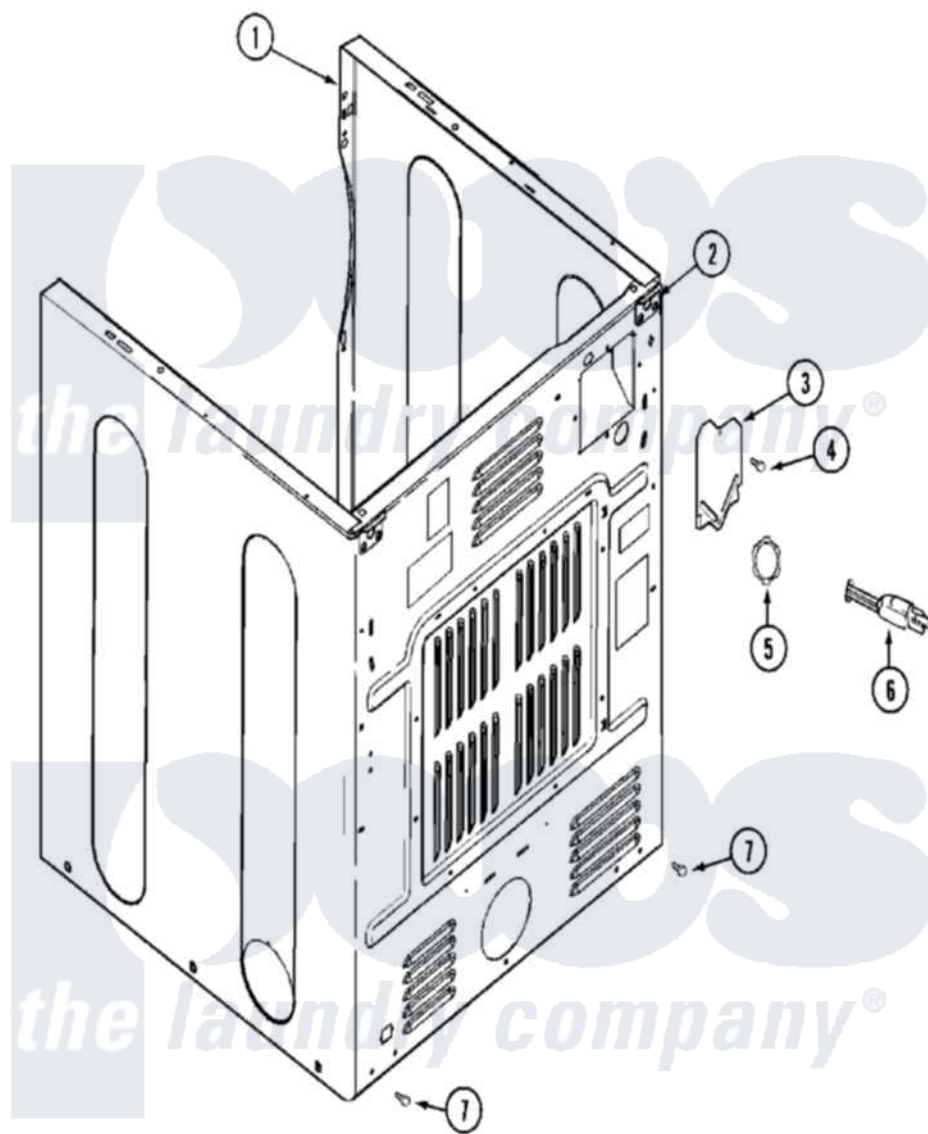

# Maytag MDG16PDAWW 04 - CABINET-REAR

Maytag Residential Maytag MDG16PDAWW Dryer Parts Parts Diagram 04 - CABINET-REAR  
 Click on the part number to view part

Item	Original Part Number	Replaced By	Status	Part Description
001	NLA		Not Available	CABINET (WHT)
002	<a href="#">22001995</a>			Screw Note: Screw, Tumbler Front And Shroud
"	22003367	<a href="#">22004095</a>		Hinge, Plastic
"	NLA		Not Available	BRACKET, CABINET HINGE
003	<a href="#">33001795</a>			Cover, Terminal Block
004	<a href="#">22001995</a>			Screw Note: Screw, Tumbler Front And Shroud
005	<a href="#">33001425</a>			Locknut, Eared For Canadian
006	208784	<a href="#">22003062</a>		Cord, Power
007	<a href="#">22001995</a>			Screw Note: Screw, Tumbler Front And Shroud