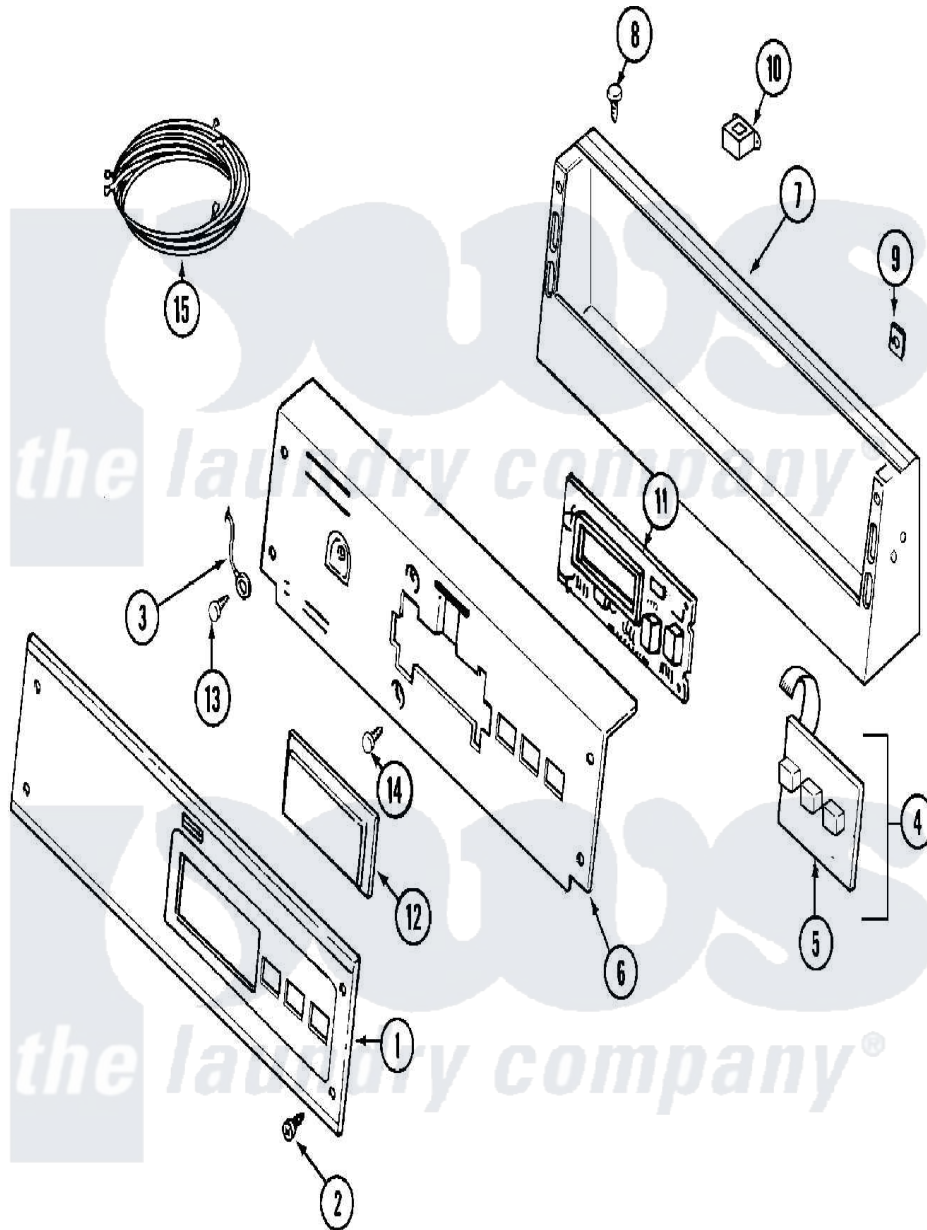

Maytag MDG16PDAXA 01 - CONTROL PANEL

Maytag Residential Maytag MDG16PDAXA Dryer Parts Parts Diagram 01 - CONTROL PANEL
 Click on the part number to view part

Item	Original Part Number	Replaced By	Status	Part Description
001	33001784	33002941		Facia - Pd/Ps
002	215506			Screw, Control Panel Overlay
003	22001959			Wire, Ground
004	215527	W10140652		Screw, 6-20 X 1/2
"	306694			Backup Plate With Switch
005	215517	W10131113		Push Button
006	22001511	22002954		Deflector, Water
"	33001785			Bracket, Back
"	33001786	33001785		Bracket, Back
"	33002519			Bracket, Back
007	22002329			Console
"	22002330	22002889		Console
"	22003089			Console
008	22001996	3370225		Screw
009	215003			Fastener, Panel And Bracket
010	211251			Screw, Transformer

"	22001419		Nut, Transformer
"	22001960		Transformer
011	33001204		Stand-Off, Ccontrol Board
"	33001746	W10130081	Control Board
"	912077		Locknut, Reader Harness
012	22001962	W10131114	Cover, Display
013	211252		Screw, Ground Wire
014	215526		Screw, Circuit Board
015	NLA	Not Available	WIRE HARNESS, MAIN