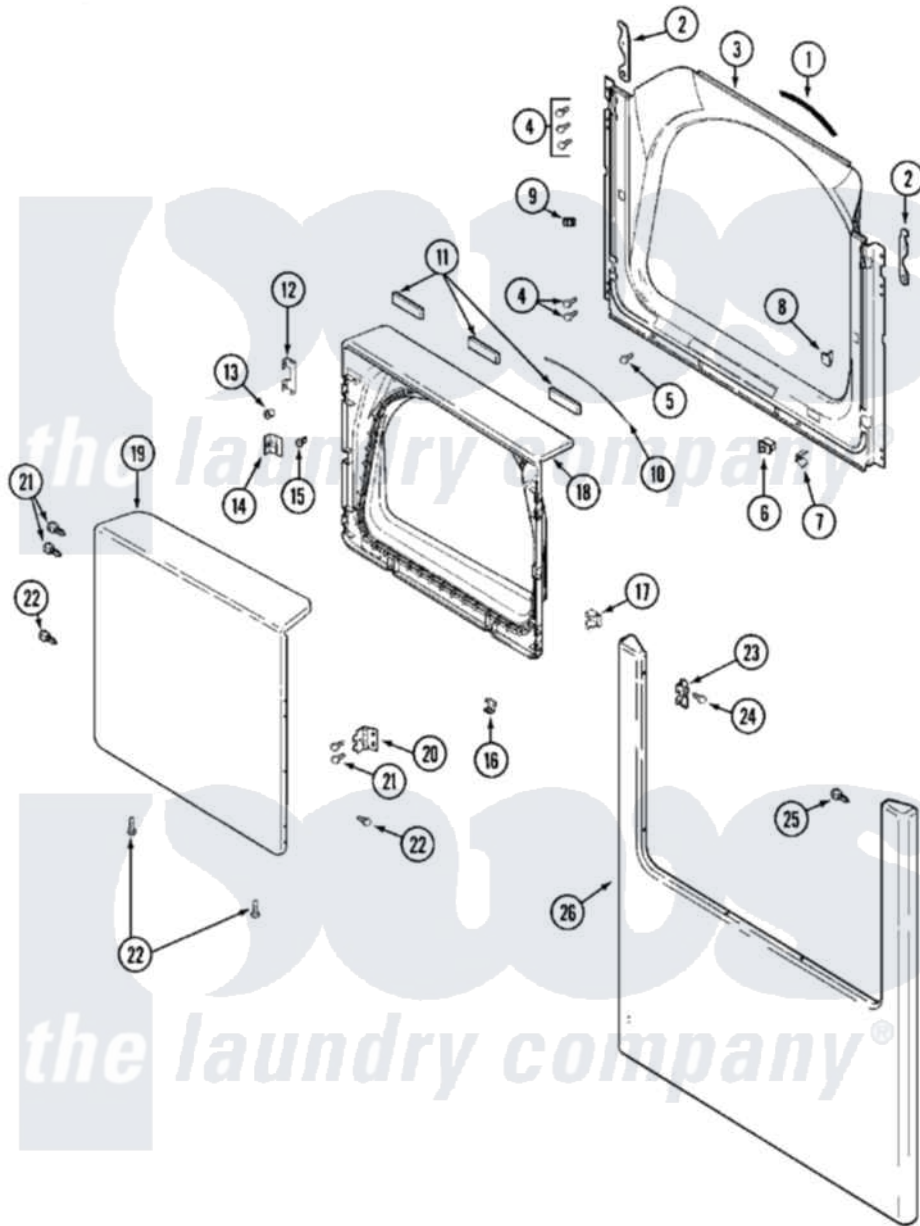

Maytag MDG16PDAXA 03 - DOOR

Maytag Residential Maytag MDG16PDAXA Dryer Parts Parts Diagram 03 - DOOR
 Click on the part number to view part

Item	Original Part Number	Replaced By	Status	Part Description
001	33001767			Seal, Shroud
002	22002247	33002597		Hook, Security
003	33001900			Shroud
"	NLA		Not Available	(ALM)
004	22001995			Screw Note: Screw, Tumbler Front And Shroud
005	33001768			Screw, Shroud Note: Screw, Shroud And Outlet Duct
006	33001509	W10169313		Switch-Dor
007	33001760			Bracket, Hinge
008	NLA		Not Available	PLUG, DOOR CATCH
009	Y304578	LA-1003		Door Catch Kit
010	33002094			Seal, Door
011	33001268		Not Available	PAD, DOOR
012	22002038			Clip, Door
013	33001771			Bushing, Inner Door
014	33001793			Bracket, Strike

015	33001761		Strike, Door
016	22002039		Clip, Door
017	33001763		Plug, Inner Door
018	22002039		Clip, Door
"	22002063		Screw No.8-18AB Wafer Head
"	33001899		Door, Inner
"	33001908		DOOR, INNER (ALM)
"	33002351		Screw
019	33001904		Door, Outer
"	NLA	Not Available	(ALM)
020	33001759		Hinge, Door
021	22002062	98006631	Screw
022	22002063		Screw No.8-18AB Wafer Head
"	22002064	489355	Screw, 8 X 1/2
023	33001764		Cover, Hinge Hole
"	33001765		Cover, Hinge Hole
024	33001846		Screw, Hinge Hole Cover
025	22002243		Screw, Front Panel And Hinge
"	22002244		Clip, Grounding
026	22002239		Clip, Front Panel
"	33001901		Panel, Front
"	NLA	Not Available	(ALM)