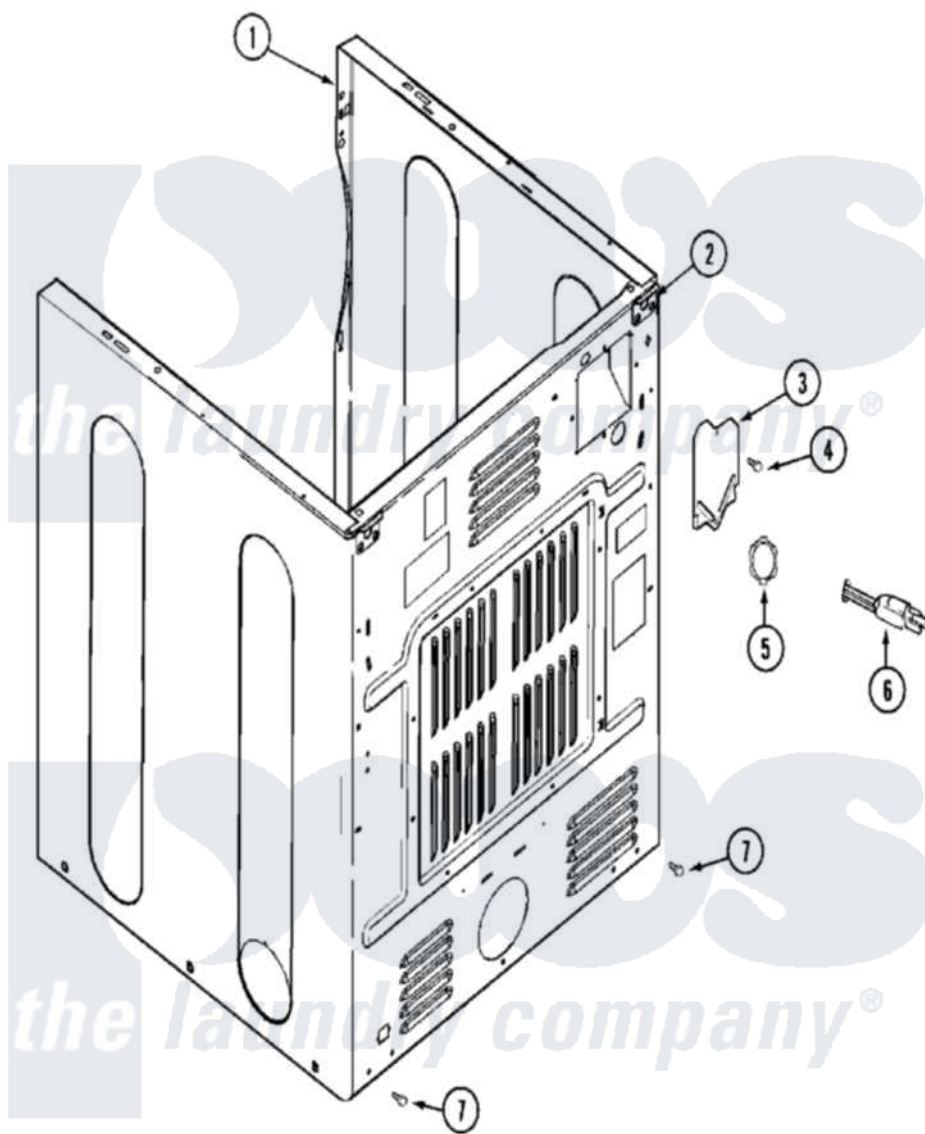

Maytag MDG16PDAXA 04 - CABINET-REAR

Maytag Residential Maytag MDG16PDAXA Dryer Parts Parts Diagram 04 - CABINET-REAR
 Click on the part number to view part

| Item | Original Part Number | Replaced By | Status | Part Description |
|------|--------------------------|--------------------------|---------------|---|
| 001 | NLA | | Not Available | CABINET (WHT) |
| 002 | 22001995 | | | Screw Note: Screw, Tumbler Front And Shroud |
| " | 22003367 | 22004095 | | Hinge, Plastic |
| " | NLA | | Not Available | BRACKET, CABINET HINGE |
| 003 | 33001795 | | | Cover, Terminal Block |
| 004 | 22001995 | | | Screw Note: Screw, Tumbler Front And Shroud |
| 005 | 33001425 | | | Locknut, Eared For Canadian |
| 006 | 208784 | 22003062 | | Cord, Power |
| 007 | 22001995 | | | Screw Note: Screw, Tumbler Front And Shroud |