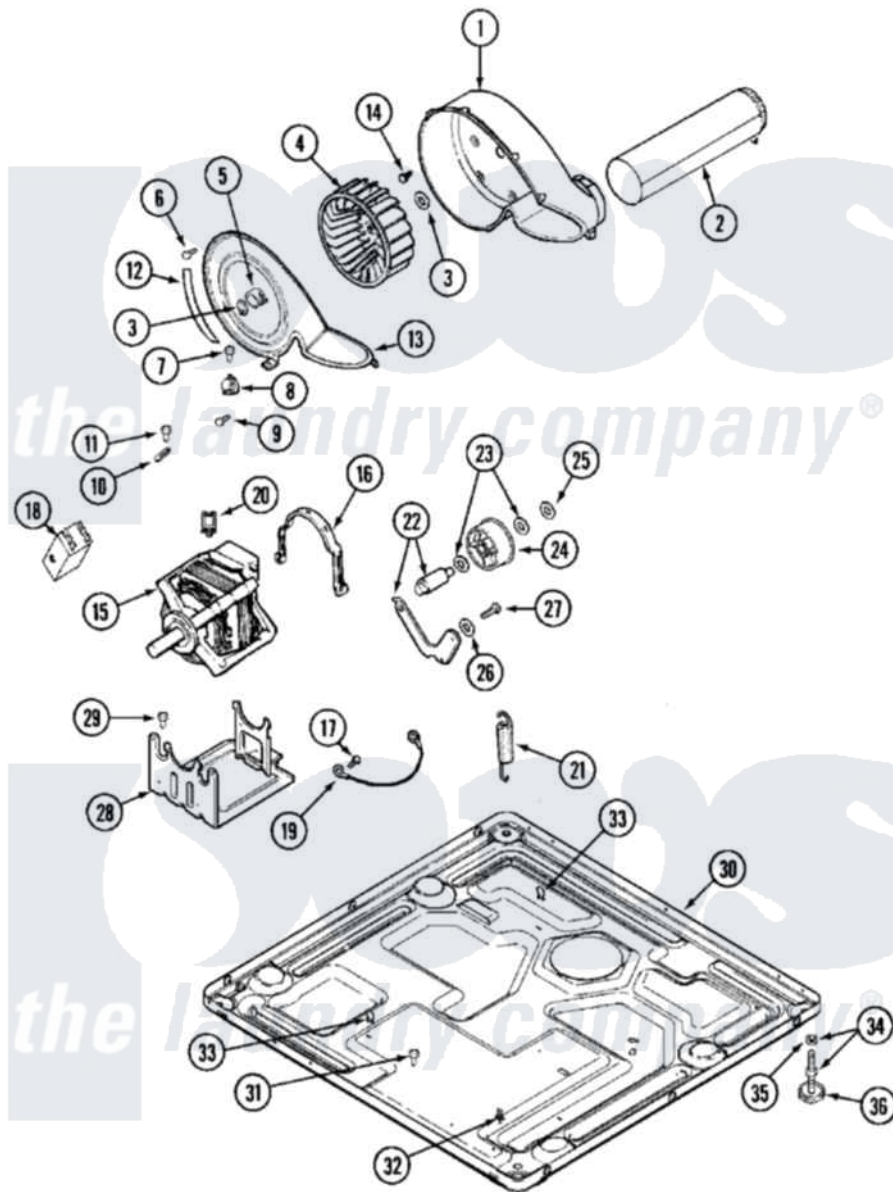

# Maytag MDG16PDAXA 06 - MOTOR DRIVE

Maytag [Residential Maytag MDG16PDAXA Dryer Parts](#) Parts Diagram 06 - MOTOR DRIVE  
 Click on the part number to view part

Item	Original Part Number	Replaced By	Status	Part Description
001	<a href="#">33001789</a>			Housing, Blower
002	<a href="#">22001995</a>			Screw Note: Screw, Tumbler Front And Shroud
"	<a href="#">33001800</a>			Duct Assembly, Exhaust
003	410233	<a href="#">9703438</a>		Ring-Retrn
004	<a href="#">33001790</a>			Wheel, Blower
"	<a href="#">33002797</a>			Wheel, Blower
005	<a href="#">312967</a>			Clamp, Blower Housing
006	33001855	<a href="#">33002917</a>		Screw, No.10-16
007	<a href="#">Y313561</a>			Screw----NA
008	<a href="#">303392</a>			Thermostat, Cycling
"	<a href="#">33303391</a>			Thermostat, Cycling
009	22001996	<a href="#">3370225</a>		Screw
010	<a href="#">33001762</a>			Fuse, Thermal
011	NLA		Not Available	SCREW, THERMAL CUT-OFF
012	NLA		Not Available	SEAL, BLOWER COVER
013	33001796	<a href="#">33002711</a>		Cover, Blower Housing