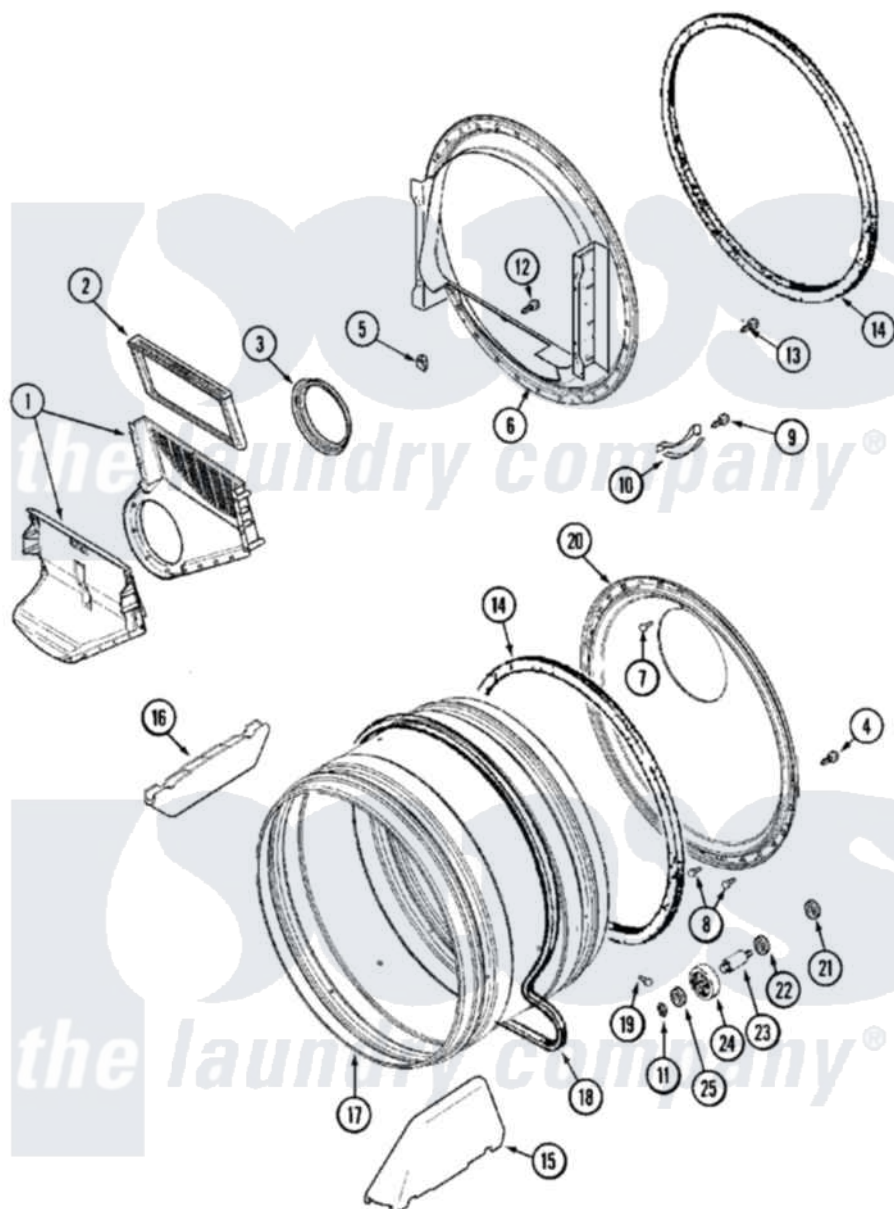

Maytag MDG16PDAXA 07 - TUMBLER

Maytag [Residential Maytag MDG16PDAXA Dryer Parts](#) Parts Diagram 07 - TUMBLER
 Click on the part number to view part

Item	Original Part Number	Replaced By	Status	Part Description
001	33001799			Outlet Duct Assembly Note: Outlet Duct Assembly
002	33001808			Filter, Lint
003	33001758	33002560		Seal, Blower
004	33002190			SCrew, C BraCe, BraCket, Cabinet
005	Y310376			Clip, Door Switch Harness
006	33001802			Front, Tumbler
007	210932			Screw, No.8 X 9/16 Ctsk Note: Screw, Inlet Duct
008	22001996	3370225		Screw
009	210720			Rivet, Bearing To Tumbler Frnt
010	306508			Tumbler Bearing Kit ---W
011	410233	9703438		Ring-Retr
012	NLA		Not Available	SCREW, OUTLET DUCT (PHILLIPS)
013	33001855	33002917		Screw, No.10-16
014	33001807			Seal, Tumbler

015	33001756	33002032	Baffle
016	33001755		Baffle
017	33001889		Tumbler
018	33001777	33002535	V-Belt
019	33001788	33002973	Screw, No.9-15 X 1.00 Hx WS
020	33001801		Back, Tumbler
021	33001443		Nut, Hex
022	Y313347	312535	Washer, Vault Mounting Brk.
023	Y312948	6-3129480	Shaft- Tumbler
024	Y303373	12001541	Drum Roller/Washer Assembly--W
025	312535		Washer, Vault Mounting Brk.