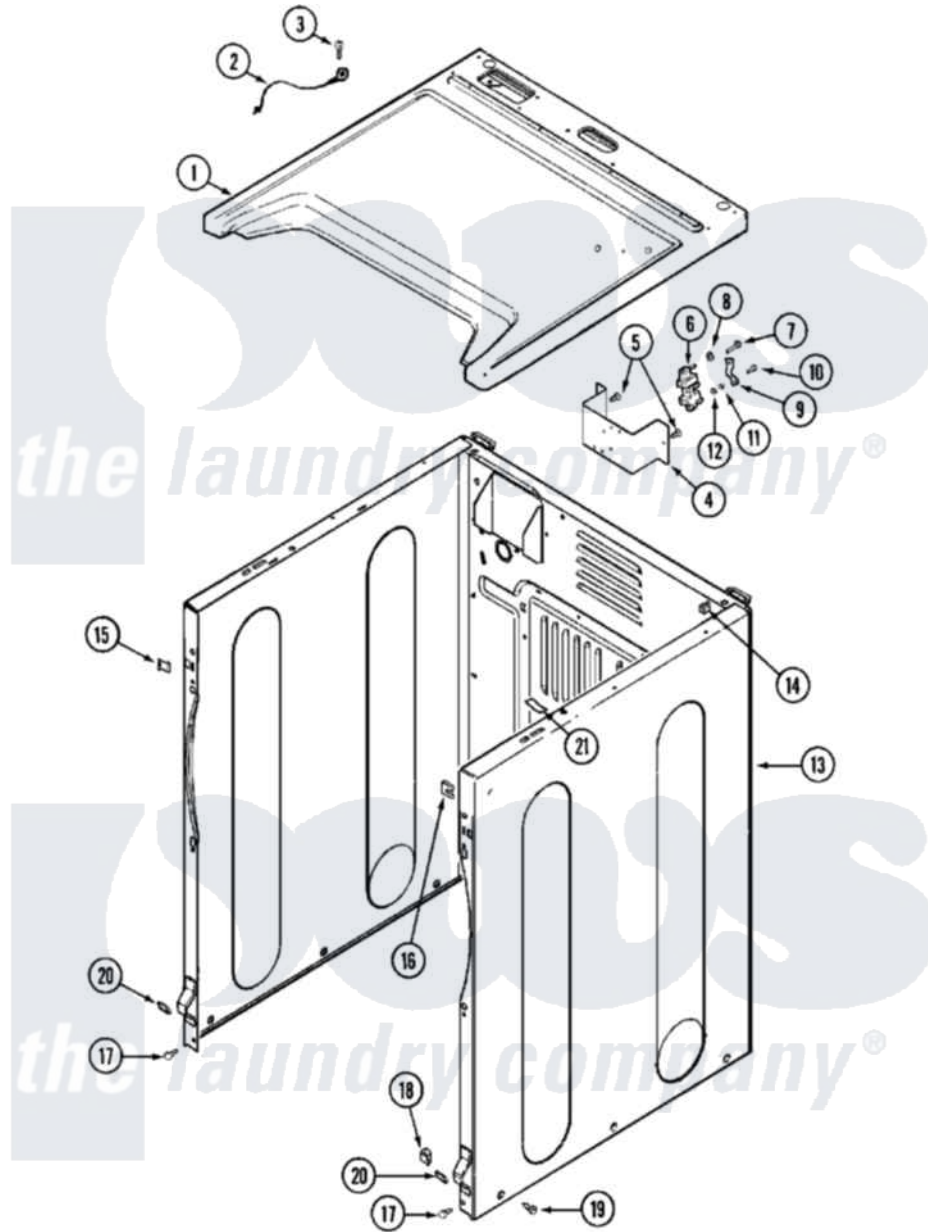

Maytag MDG16PDAXA 08 - CABINET-FRONT

Maytag [Residential Maytag MDG16PDAXA Dryer Parts](#) Parts Diagram 08 - CABINET-FRONT
 Click on the part number to view part

Item	Original Part Number	Replaced By	Status	Part Description
001	33001949			Cover, Top
"	33002633			Cover, Top
"	NLA		Not Available	COVER, TOP (ALM)
002	22001959			Wire, Ground
003	210186	3370225		Screw
004	NLA		Not Available	BRACKET, TERMINAL BLOCK---NA
005	22001995			Screw Note: Screw, Tumbler Front And Shroud
006	33001244			Block, Terminal
007	Y312209	W10001200		Screw
008	Y311270			Washer, Terminal Block
009	Y312184			Strap, Grounding
010	NLA		Not Available	SCREW, GROUND STRAP
011	311484	112432		Nut
012	311093			Washer, Terminal Connection
013	NLA		Not Available	CABINET (WHT)

014	310933	33002194	Nut, Speed
015	22002049		Clip Note: Clip, Front Panel
016	213280	204439	Screw And Fstner Assembly
017	22001995		Screw Note: Screw, Tumbler Front And Shroud
018	22003298		Retainer, Wire
019	213007		Xfor Cabinet See Cabinet, Back
"	22003409	213007	Xfor Cabinet See Cabinet, Back
020	22002239		Clip, Front Panel
021	33001836		Strap, Top Cover Support